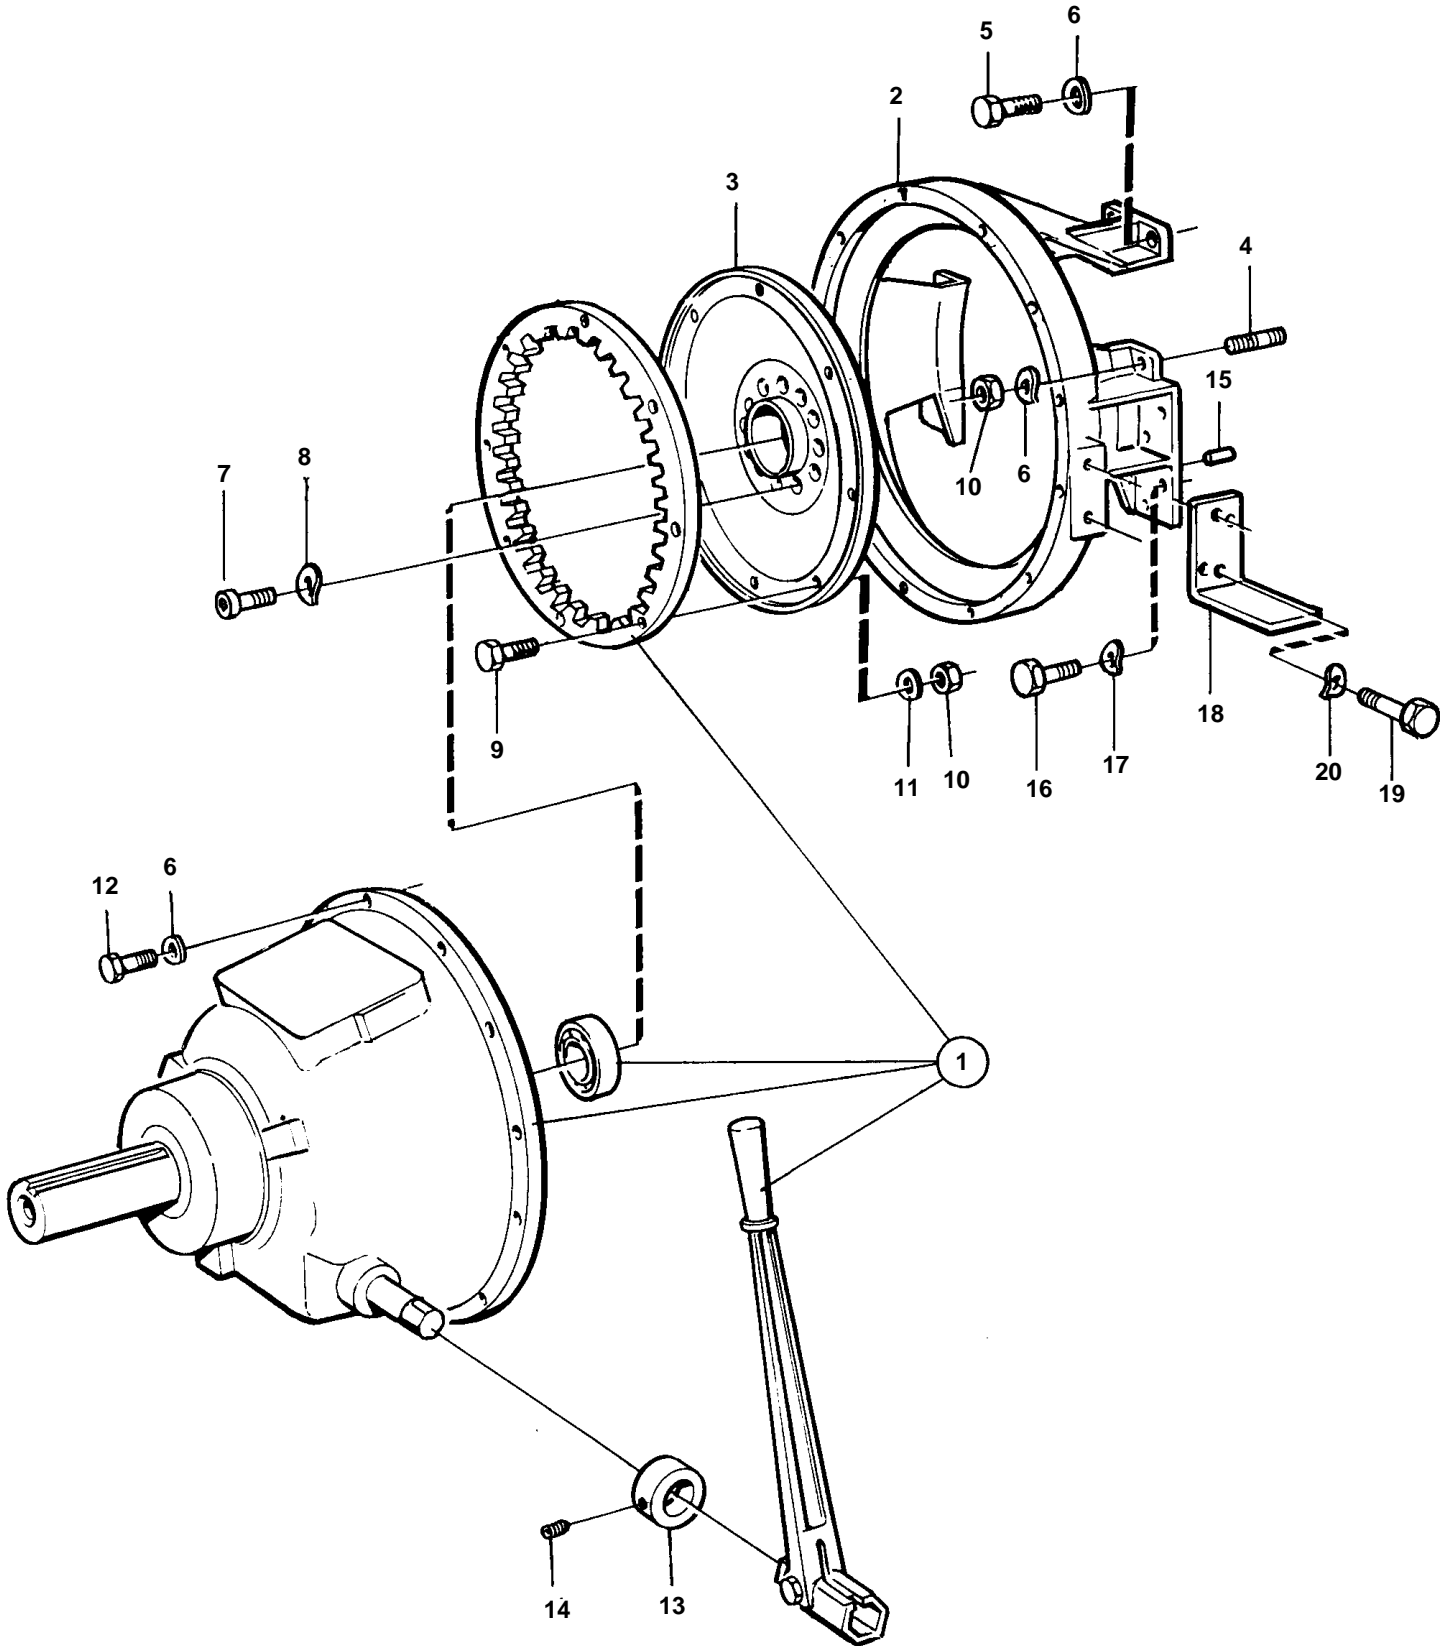

TAMD103A-A, TAMD103A-A AUX

16115

## TAMD103A-A, TAMD103A-A AUX

REF	PART NO.	QTY	DESCRIPTION	SEE SEC.	NOTES
1	845705	1	Clutch		SP-211
				2446	
2	837468	1	Power take-off		
3	842038	1	Companion flange		
4	953282	6	Stud		
5	955535	2	Hexagon screw		
6	942336	20	Spring washer		
7	959188	12	Hex. socket screw		
8	941909	12	Spring washer		
9	955536	8	Hexagon screw		
10	955827	8	Hexagon nut		
11	942336	8	Spring washer		
12	940115	12	Hexagon screw		
13	803612	2	Stop ring		
14	946847	4	Set screw		
15	941510	2	Pin		
16	955540	8	Hexagon screw		
17	942336	8	Spring washer		
18		2	Bracket		
19	940115	8	Hexagon screw		
20	942336	8	Spring washer		