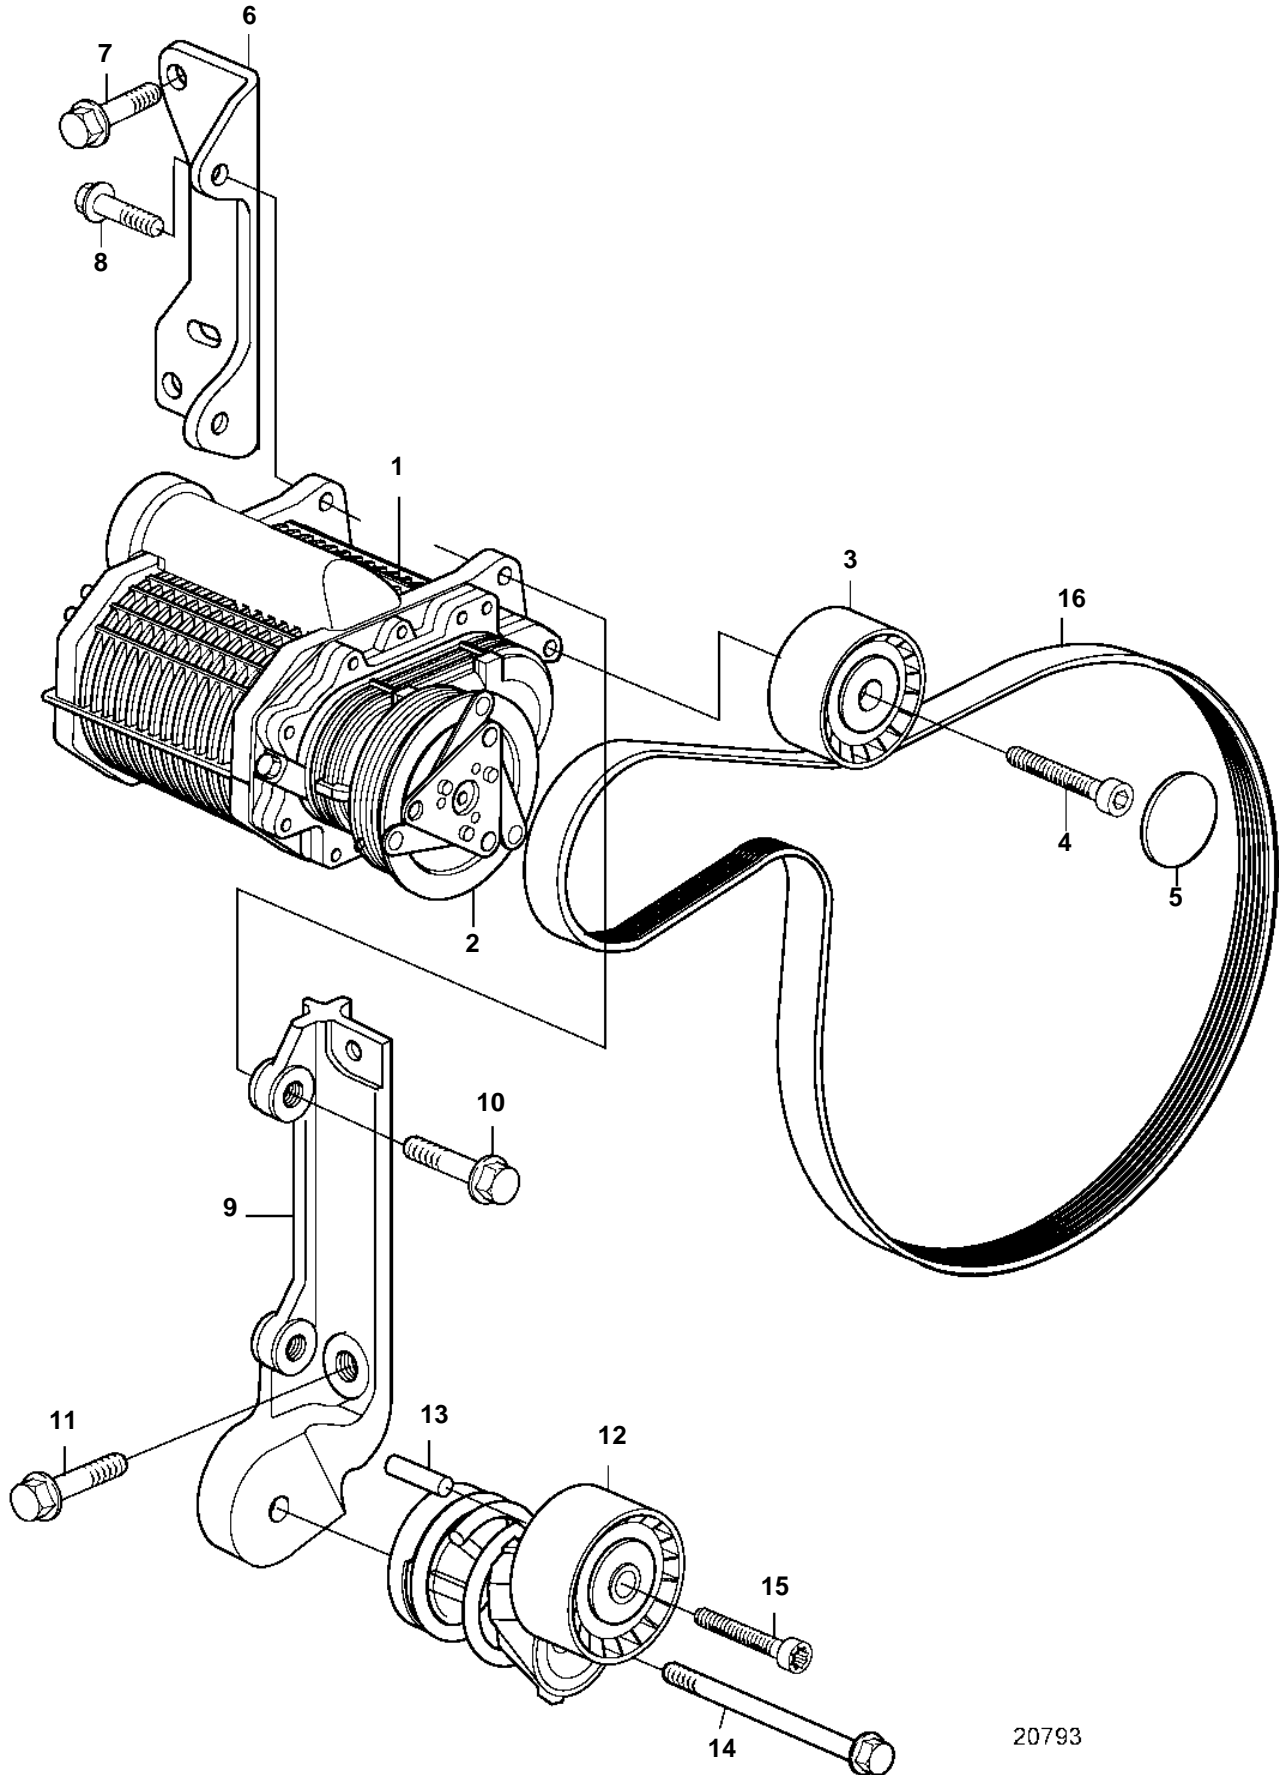

D6-350A-A, D6-350A-B, D6-370D-A

20793

D6-350A-A, D6-350A-B, D6-370D-A

REF	PART NO.	QTY	DESCRIPTION	NOTES
1	889980	1	Compressor	12V
	3803851	1	Compressor, exch	Exchange unit
	3588853	1	Compressor	24V
	3803852	1	Compressor, exch	Exchange unit
2	889996	1	Clutch	12V
	3588854	1	Clutch	24V
3	3809465	1	Idler gear	
4	959224	1	Screw	
5		1	Protecting cover	
6	3582971	1	Bracket	
7	946472	2	Screw	
8	946329	2	Flange screw	
9	3588069	1	Bracket	
10	965186	2	Flange screw	
11	946472	2	Screw	
12	3588305	1	Belt tensioner	
13	950542	1	Pin	
14	947790	1	Flange screw	
15		1	Allen head screw	
16	3583963	1	Drive belt	