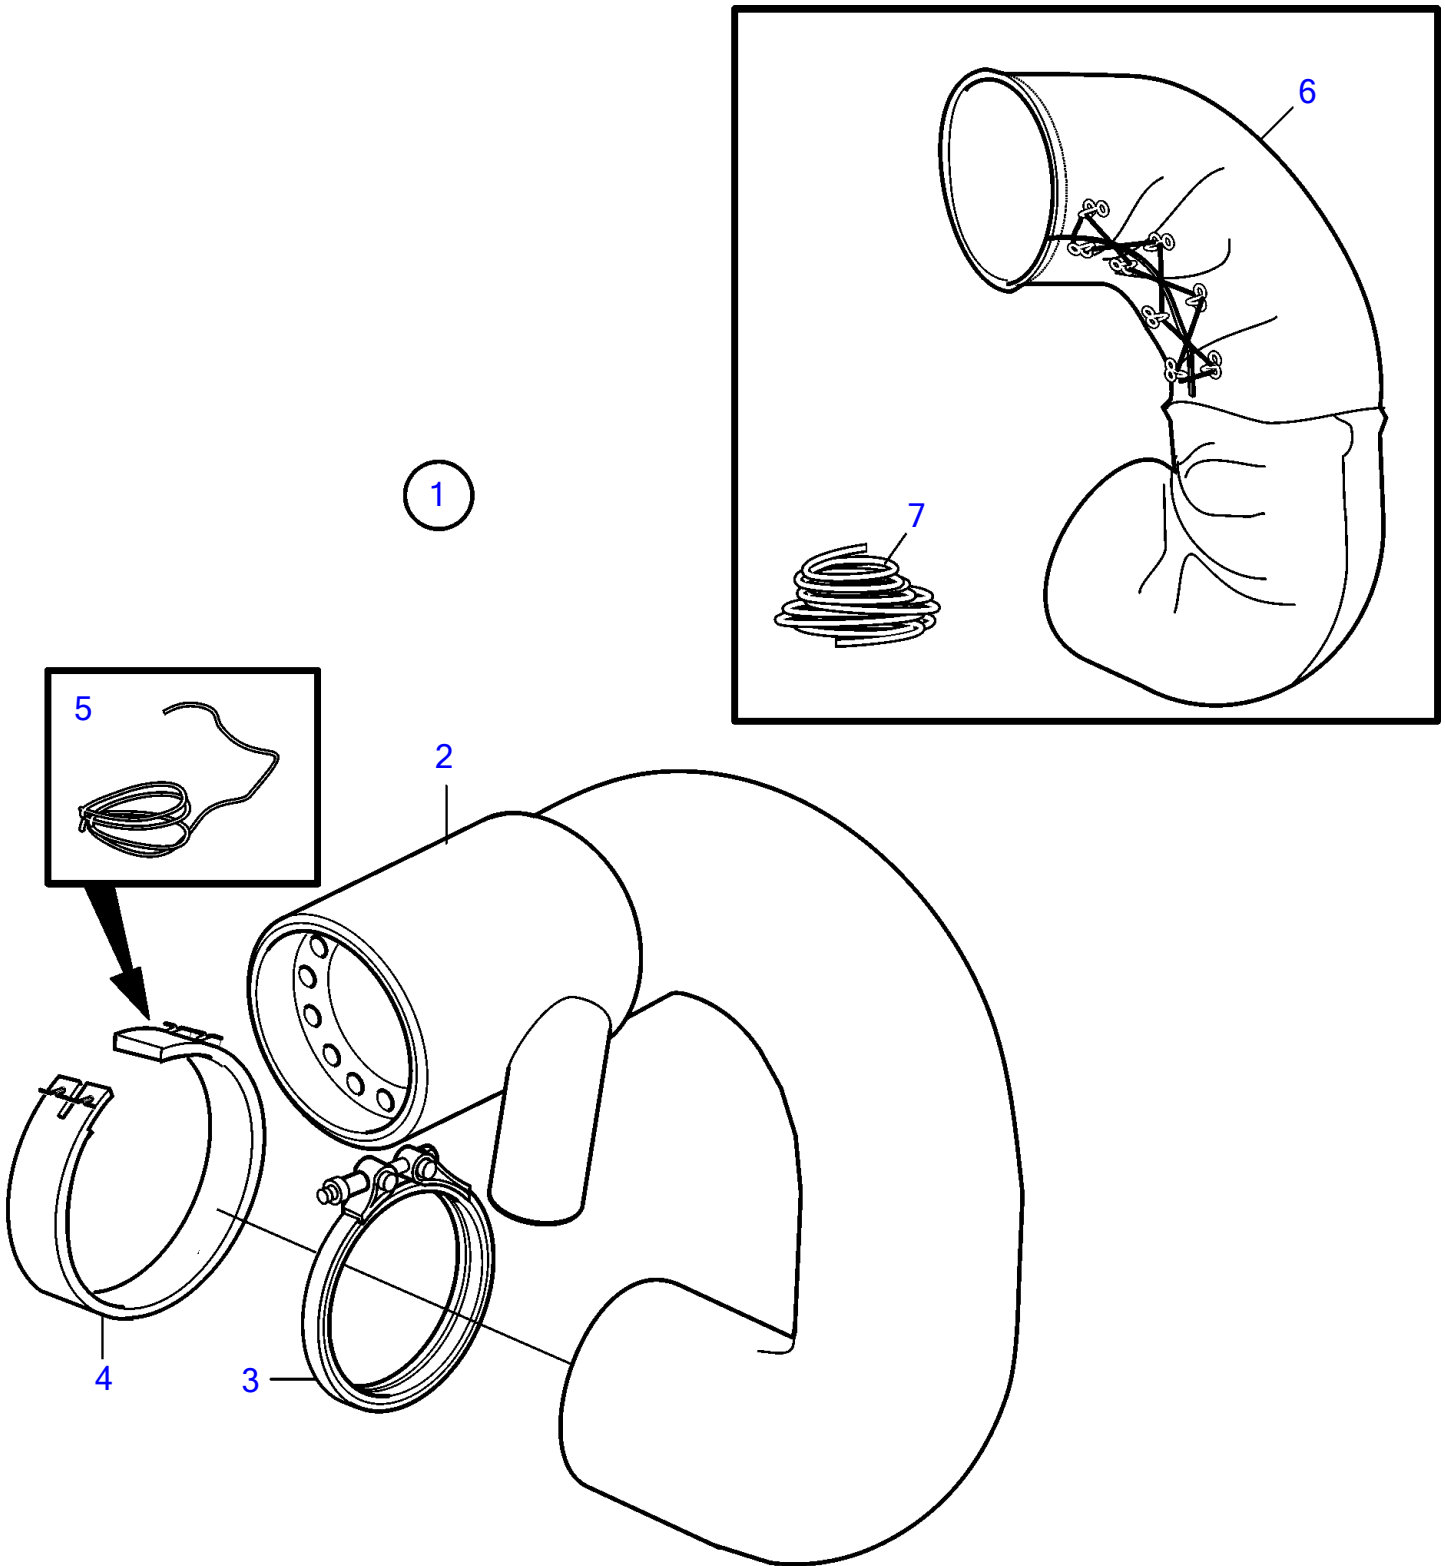

D6-280I-A, D6-280I-B, D6-280I-C, D6-280I-D, D6-280I-E, D6-310I-A, D6-310I-B, D6-310I-C, D6-310I-D, D6-330I-B, D6-330I-C, D6-330I-D, D6-370I-A, D6-370I-B, D6-370I-C, D6-370I-D, D6-310I-E, D6-330I-E, D6-370I-E, D6-435I-A, D6-435I-C, D6-435I-D, D6-435I-E

REF	PART NO.	QTY	DESCRIPTION	NOTES
1	(3840666)	1	Exhaust riser	Obsolete part
2	3840611	1	• Exhaust riser	
3	3807212	1	• Clamp	
4	3817198	1	• Isolation	
5	941710	X	• Locking wire	
6	3584486	1	• • Isolation	
7	941710	X	• • Locking wire	