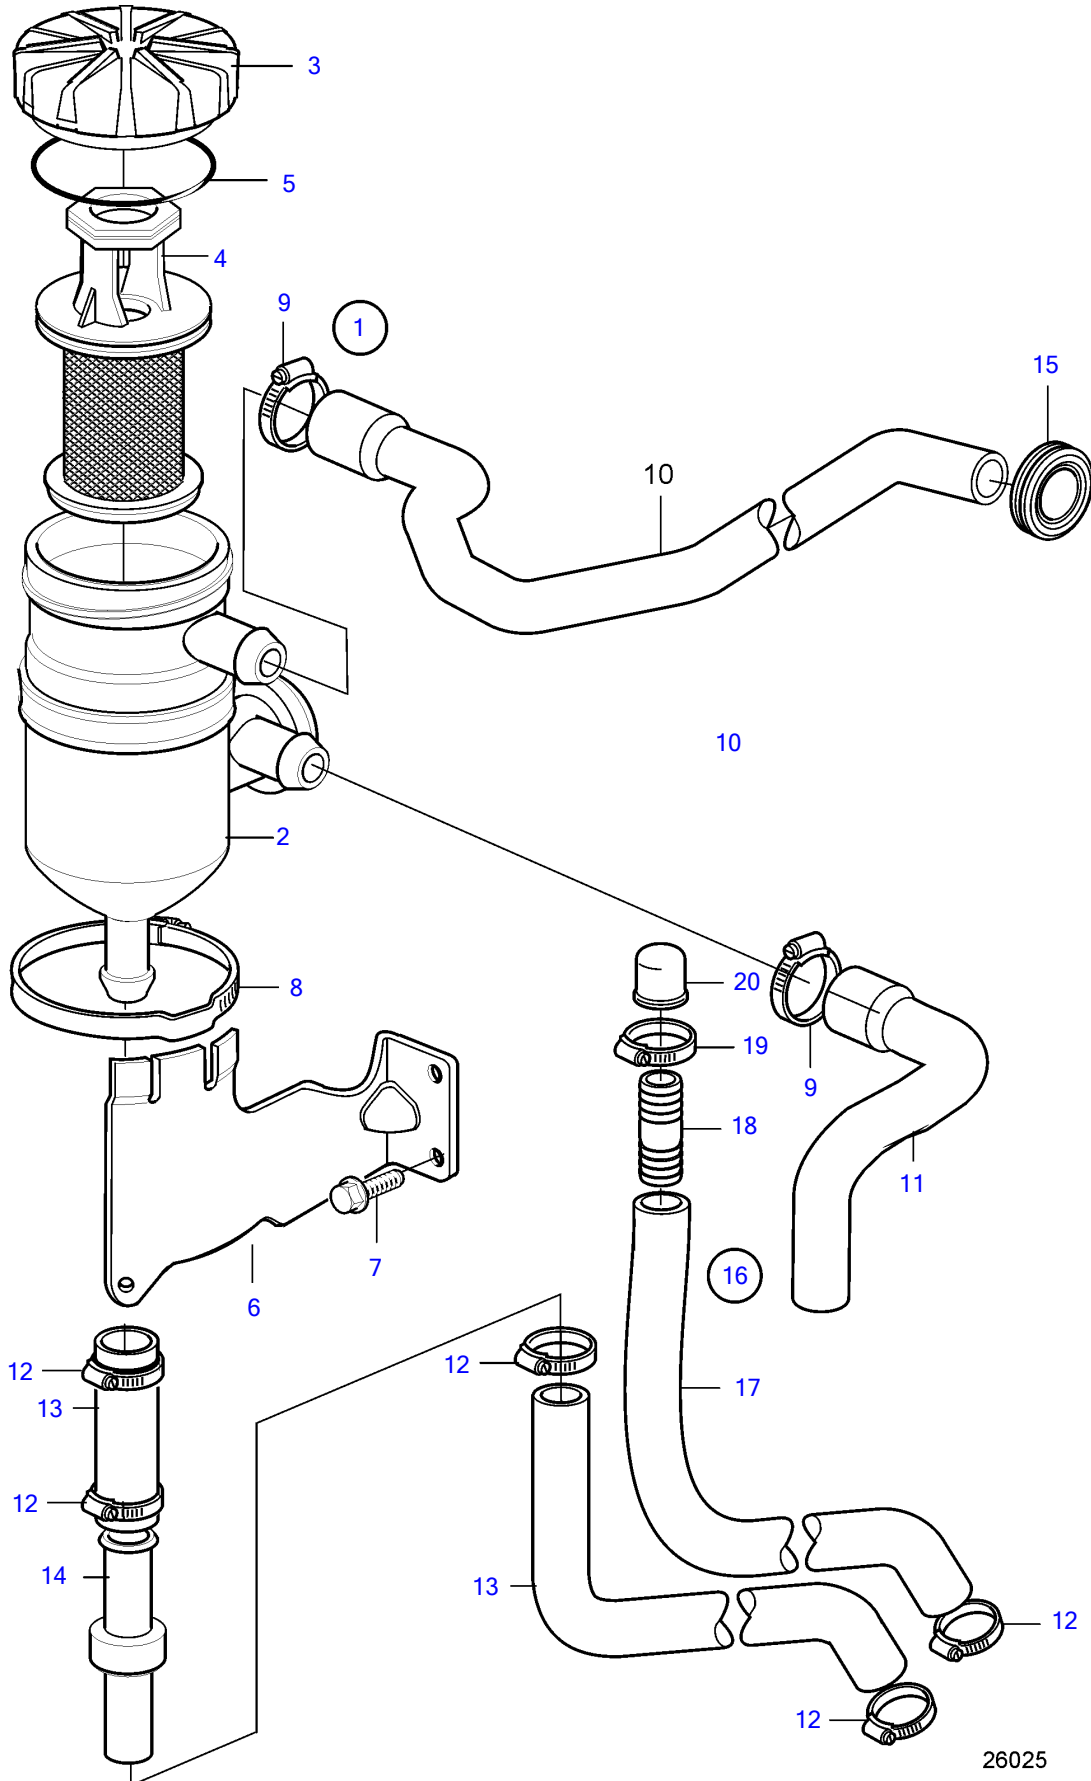

D6-400A-E

D6-400A-E

REF	PART NO.	QTY	DESCRIPTION	NOTES
1	3584144	1	Filter	
2		1	• Reservoir	
3		1	• Lock	
4	3584145	1	• Insert	
5	3584461	1	• • O-ring	
6	21660058	1	Bracket	
7	946440	2	Flange screw	
8	3586117	1	Hose clamp	
9	994559	2	Hose clamp	
10	21675639	1	Hose	
11	21675637	1	Hose	
12	943471	4	Hose clamp	
13	3849236	1	Hose assembly	Order also non retur valve and hose clamp., (3885542)
14	3887102	1	Check valve	
15	984951	1	Grommet	
16	3849236	1	Hose assembly	
17	3885542	1	Hose	
18	991127	1	Hose nipple	
19	978174	1	Hose clamp	
20	842235	1	Cardboard tube	