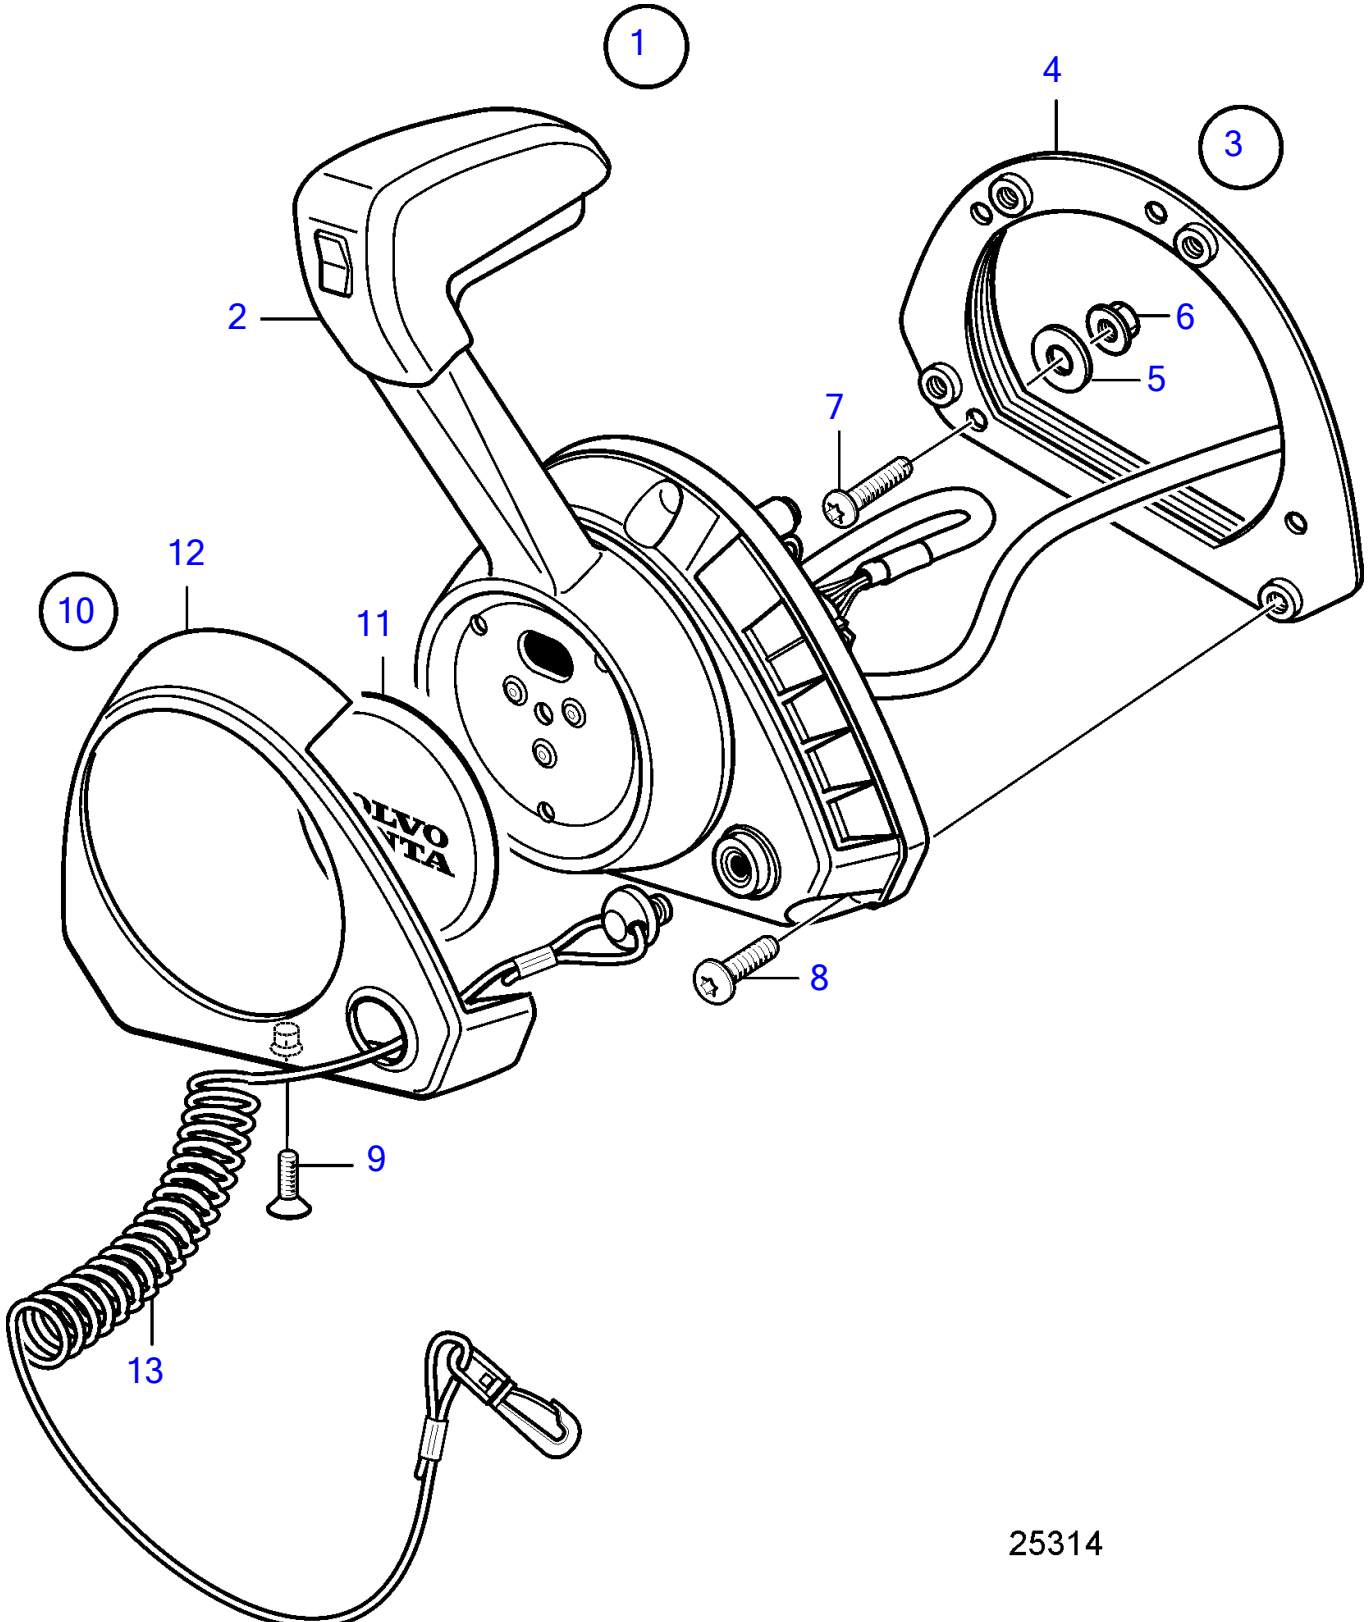

D6-280A-A, D6-280A-B, D6-280A-C, D6-280A-D, D6-280A-E, D6-280I-A, D6-280I-B, D6-280I-C, D6-280I-D, D6-280I-E, D6-310I-A, D6-310A-A, D6-310A-B, D6-310A-C, D6-310A-D, D6-310D-B, D6-310D-C, D6-310D-D, D6-310I-B, D6-310I-C, D6-310I-D, D6-330A-B, D6-330A-C, D6-330A-D, D6-330D-B, D6-330D-C, D6-330D-D, D6-330I-B, D6-330I-C, D6-330I-D, D6-350A-A, D6-350A-B, D6-370A-B, D6-370A-C, D6-370A-D, D6-370D-B, D6-370D-C, D6-370D-D, D6-370I-A, D6-370I-B, D6-370I-C, D6-370I-D, D6-310A-E, D6-310D-E, D6-310I-E, D6-330A-E, D6-330D-E, D6-330I-E, D6-370A-E, D6-370D-E, D6-370I-E, D6-400A-E, D6-435D-A, D6-435D-C, D6-435D-E, D6-435I-A, D6-435I-C, D6-435I-D, D6-435I-E, DPH-A, DPH-B, DPR-A, DPR-B, IPS-A, IPS-B, IPS-C, IPS-D, IPS-E, IPS-F

REF	PART NO.	QTY	DESCRIPTION	NOTES
1	21462015	1	Control lever	
	3586259	1	Software	Vodia-programming. This p/n can not be ordered, but will be used for invoicing.
	3586261	1	Software	Warehouse programming. This p/n can not be ordered, but will be used for invoicing.
2		1	• Control lever	
3	21461723	1	• Installation kit	
4	(21461725)	1	• • Bracket	Obsolete part
5	940191	4	• • Washer	
6	966170	4	• • Lock nut	
7	(994914)	4	• • Hex. socket screw	Obsolete part
8	(995201)	4	• • Hex. socket screw	Obsolete part
9	(969868)	1	• • 6 point socket screw	Obsolete part
10	(21572761)	1	• Cover	Obsolete part
11			• • Cover	
12			• • Cover	
13	21552068	1	• Safety strap	