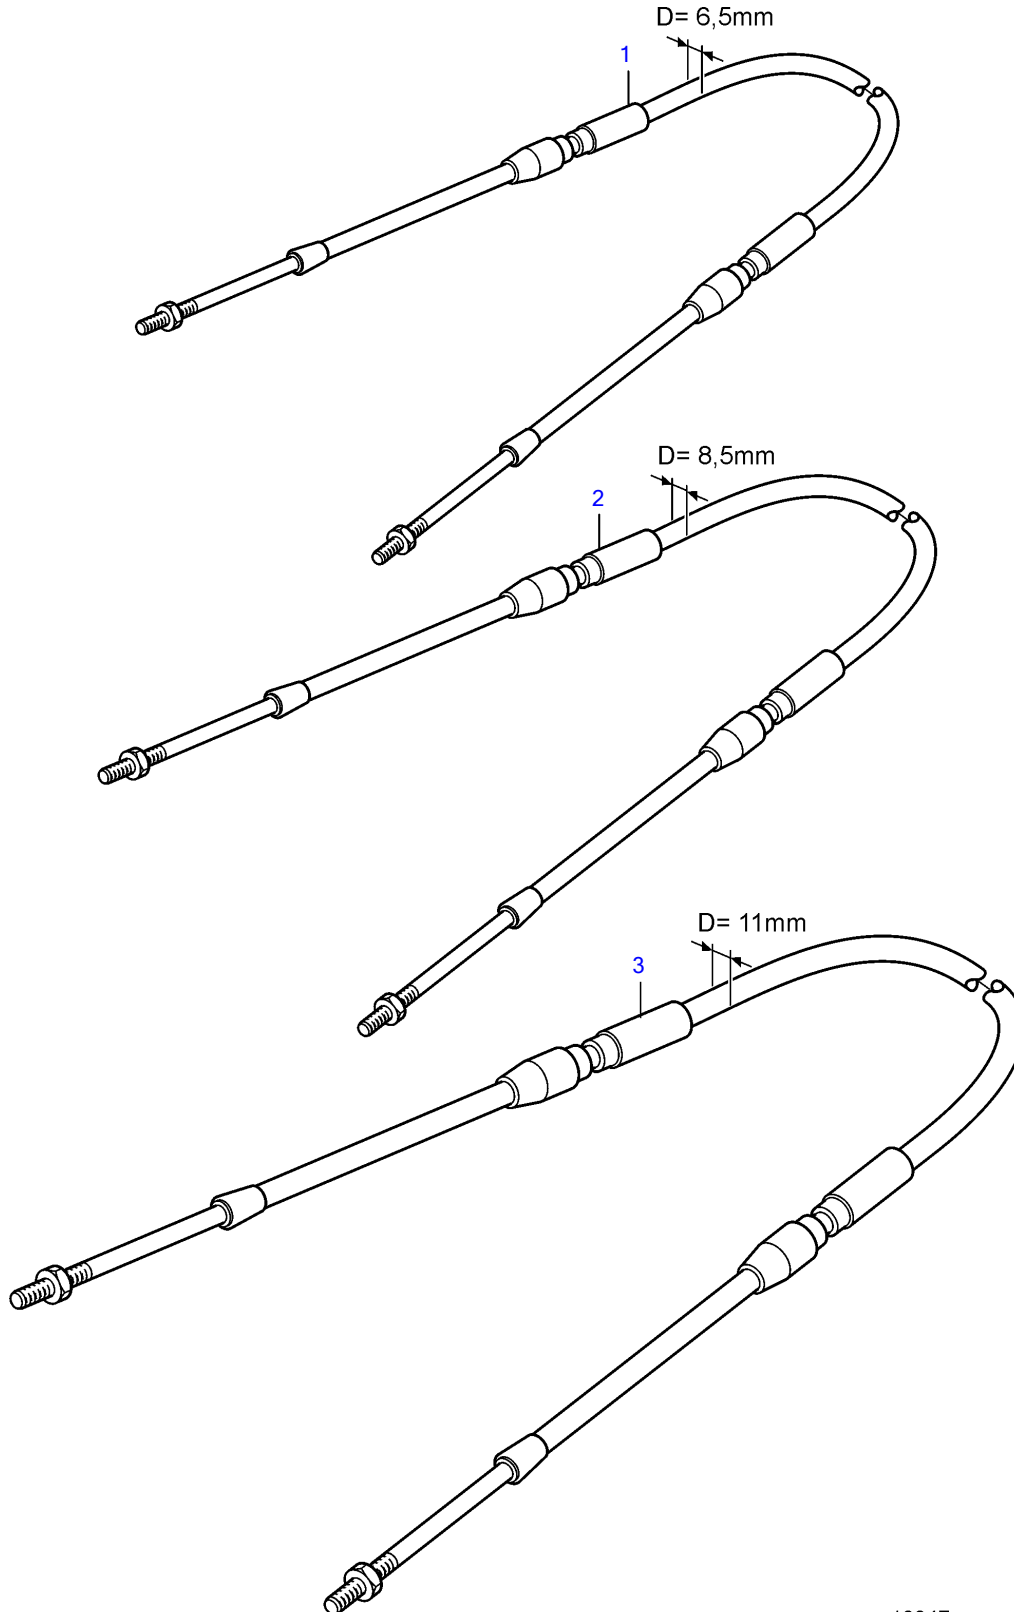

D6-280A-A, D6-280A-B, D6-280A-C, D6-280A-D, D6-280A-E, D6-280I-A, D6-280I-B, D6-280I-C, D6-280I-D, D6-280I-E, D6-310I-A, D6-310A-A, D6-310A-B, D6-310A-C, D6-310A-D, D6-310D-B, D6-310D-C, D6-310D-D, D6-310I-B, D6-310I-C, D6-310I-D, D6-330A-B, D6-330A-C, D6-330A-D, D6-330D-B, D6-330D-C, D6-330D-D, D6-330I-B, D6-330I-C, D6-330I-D, D6-350A-A, D6-350A-B, D6-370A-B, D6-370A-C, D6-370A-D, D6-370D-B, D6-370D-C, D6-370D-D, D6-370I-A, D6-370I-B, D6-370I-C, D6-370I-D, D6-310A-E, D6-310D-E, D6-310I-E, D6-330A-E, D6-330D-E, D6-330I-E, D6-370A-E, D6-370D-E, D6-370I-E, D6-400A-E, D6-435D-A, D6-435D-D, D6-435D-C, D6-435I-A, D6-435I-C, D6-435I-D, D6-435I-E, DPH-A, DPH-B, DPR-A, DPR-B, IPS-A, IPS-B, IPS-C, IPS-D, IPS-E, IPS-F

REF	PART NO.	QTY	DESCRIPTION	NOTES
1	1140131	1	Control cable	L=1250mm
	1140132	1	Control cable	L=1500mm
	1140133	1	Control cable	L=1750mm
	(1140134)	1	Control cable	Obsolete part, L=2000mm
	1140135	1	Control cable	L=2250mm
	(1140136)	1	Control cable	Obsolete part, L=2500mm
	(1140137)	1	Control cable	Obsolete part, L=2750mm
	(1140138)	1	Control cable	Obsolete part, L=3000mm
	1140139	1	Control cable	L=3250mm
	1140140	1	Control cable	L=3500mm
	(1140141)	1	Control cable	Obsolete part, L=3750mm
	(1140142)	1	Control cable	Obsolete part, L=4000mm
	(1140143)	1	Control cable	Obsolete part, L=4250mm
	(1140144)	1	Control cable	Obsolete part, L=4500mm
	1140145	1	Control cable	L=4750mm
	(1140146)	1	Control cable	Obsolete part, L=5000mm