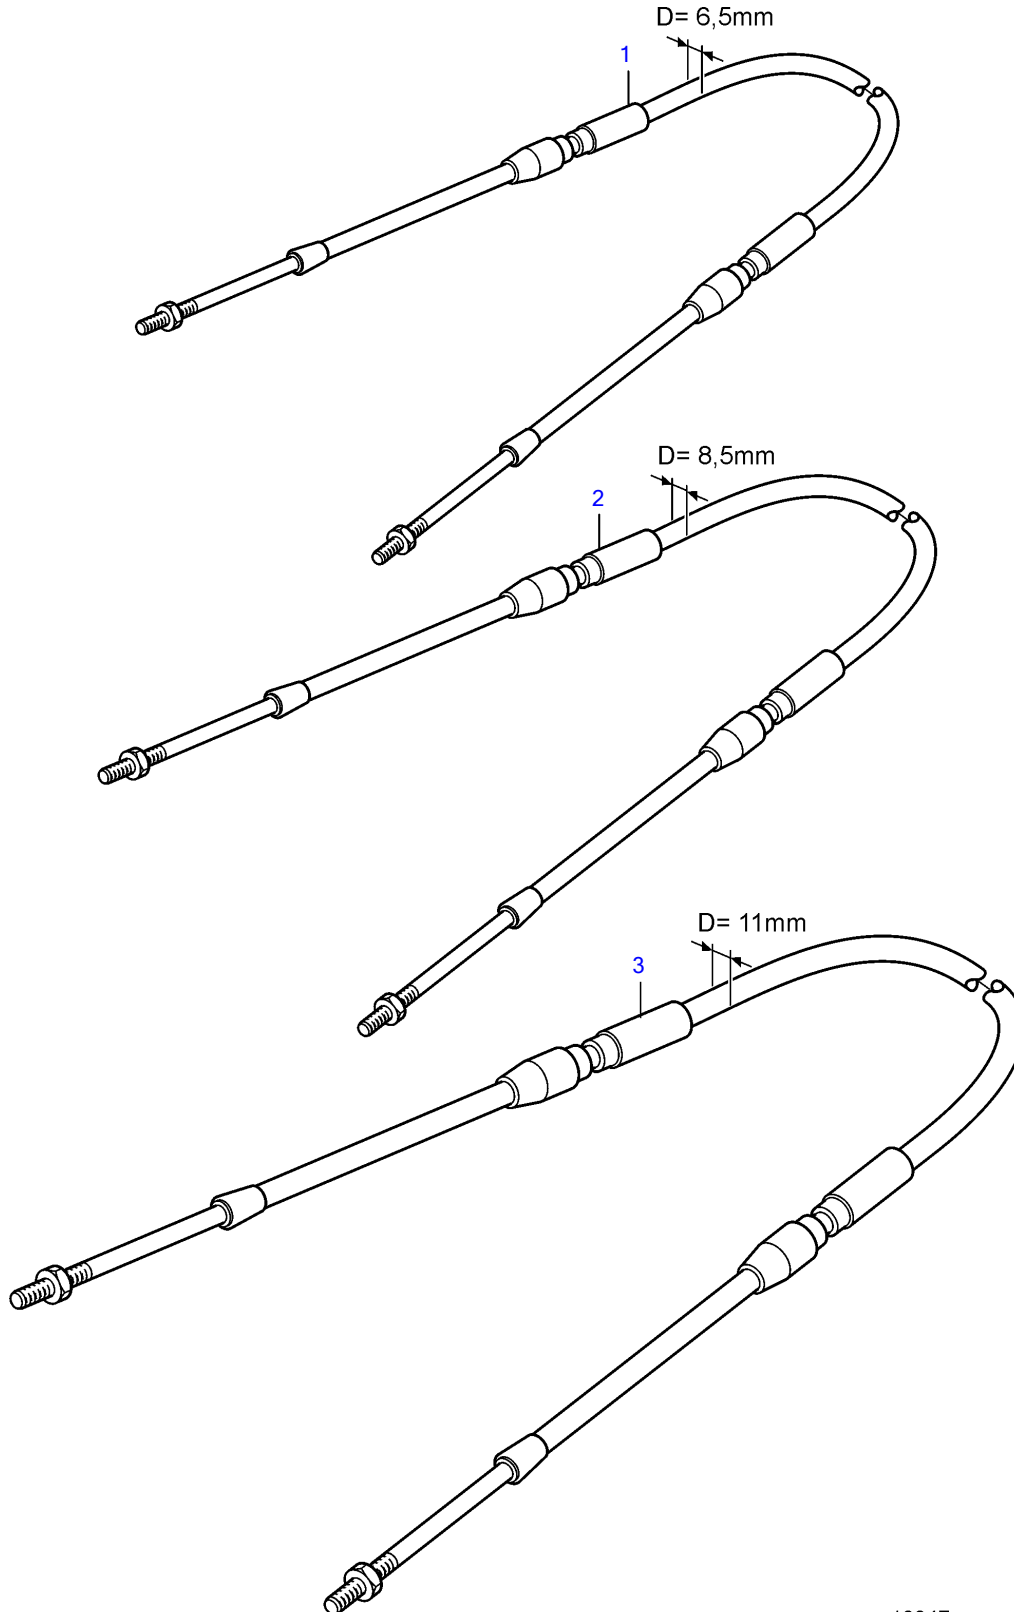

D6-280A-A, D6-280A-B, D6-280A-C, D6-280A-D, D6-280A-E, D6-280I-A, D6-280I-B, D6-280I-C, D6-280I-D, D6-280I-E,
 D6-310I-A, D6-310A-A, D6-310A-B, D6-310A-C, D6-310A-D, D6-310D-B, D6-310D-C, D6-310D-D, D6-310I-B, D6-310I-C,
 D6-310I-D, D6-330A-B, D6-330A-C, D6-330A-D, D6-330D-B, D6-330D-C, D6-330D-D, D6-330I-B, D6-330I-C, D6-330I-D,
 D6-350A-A, D6-350A-B, D6-370A-B, D6-370A-C, D6-370A-D, D6-370D-B, D6-370D-C, D6-370D-D, D6-370I-A, D6-370I-B,
 D6-370I-C, D6-370I-D, D6-310A-E, D6-310D-E, D6-310I-E, D6-330A-E, D6-330D-E, D6-330I-E, D6-370A-E, D6-370D-E,
 D6-370I-E, D6-400A-E, D6-435D-A, D6-435D-D, D6-435D-C, D6-435I-A, D6-435I-C, D6-435I-D, D6-435I-E, DPH-A,
 DPH-B, DPR-A, DPR-B, IPS-A, IPS-B, IPS-C, IPS-D, IPS-E, IPS-F

REF	PART NO.	QTY	DESCRIPTION	NOTES
1	1140131	1	Control cable	L=1250mm
	1140132	1	Control cable	L=1500mm
	1140133	1	Control cable	L=1750mm
	(1140134)	1	Control cable	Obsolete part, L=2000mm
	1140135	1	Control cable	L=2250mm
	(1140136)	1	Control cable	Obsolete part, L=2500mm
	(1140137)	1	Control cable	Obsolete part, L=2750mm
	(1140138)	1	Control cable	Obsolete part, L=3000mm
	1140139	1	Control cable	L=3250mm
	1140140	1	Control cable	L=3500mm
	(1140141)	1	Control cable	Obsolete part, L=3750mm
	(1140142)	1	Control cable	Obsolete part, L=4000mm
	(1140143)	1	Control cable	Obsolete part, L=4250mm
	(1140144)	1	Control cable	Obsolete part, L=4500mm
	1140145	1	Control cable	L=4750mm
	(1140146)	1	Control cable	Obsolete part, L=5000mm