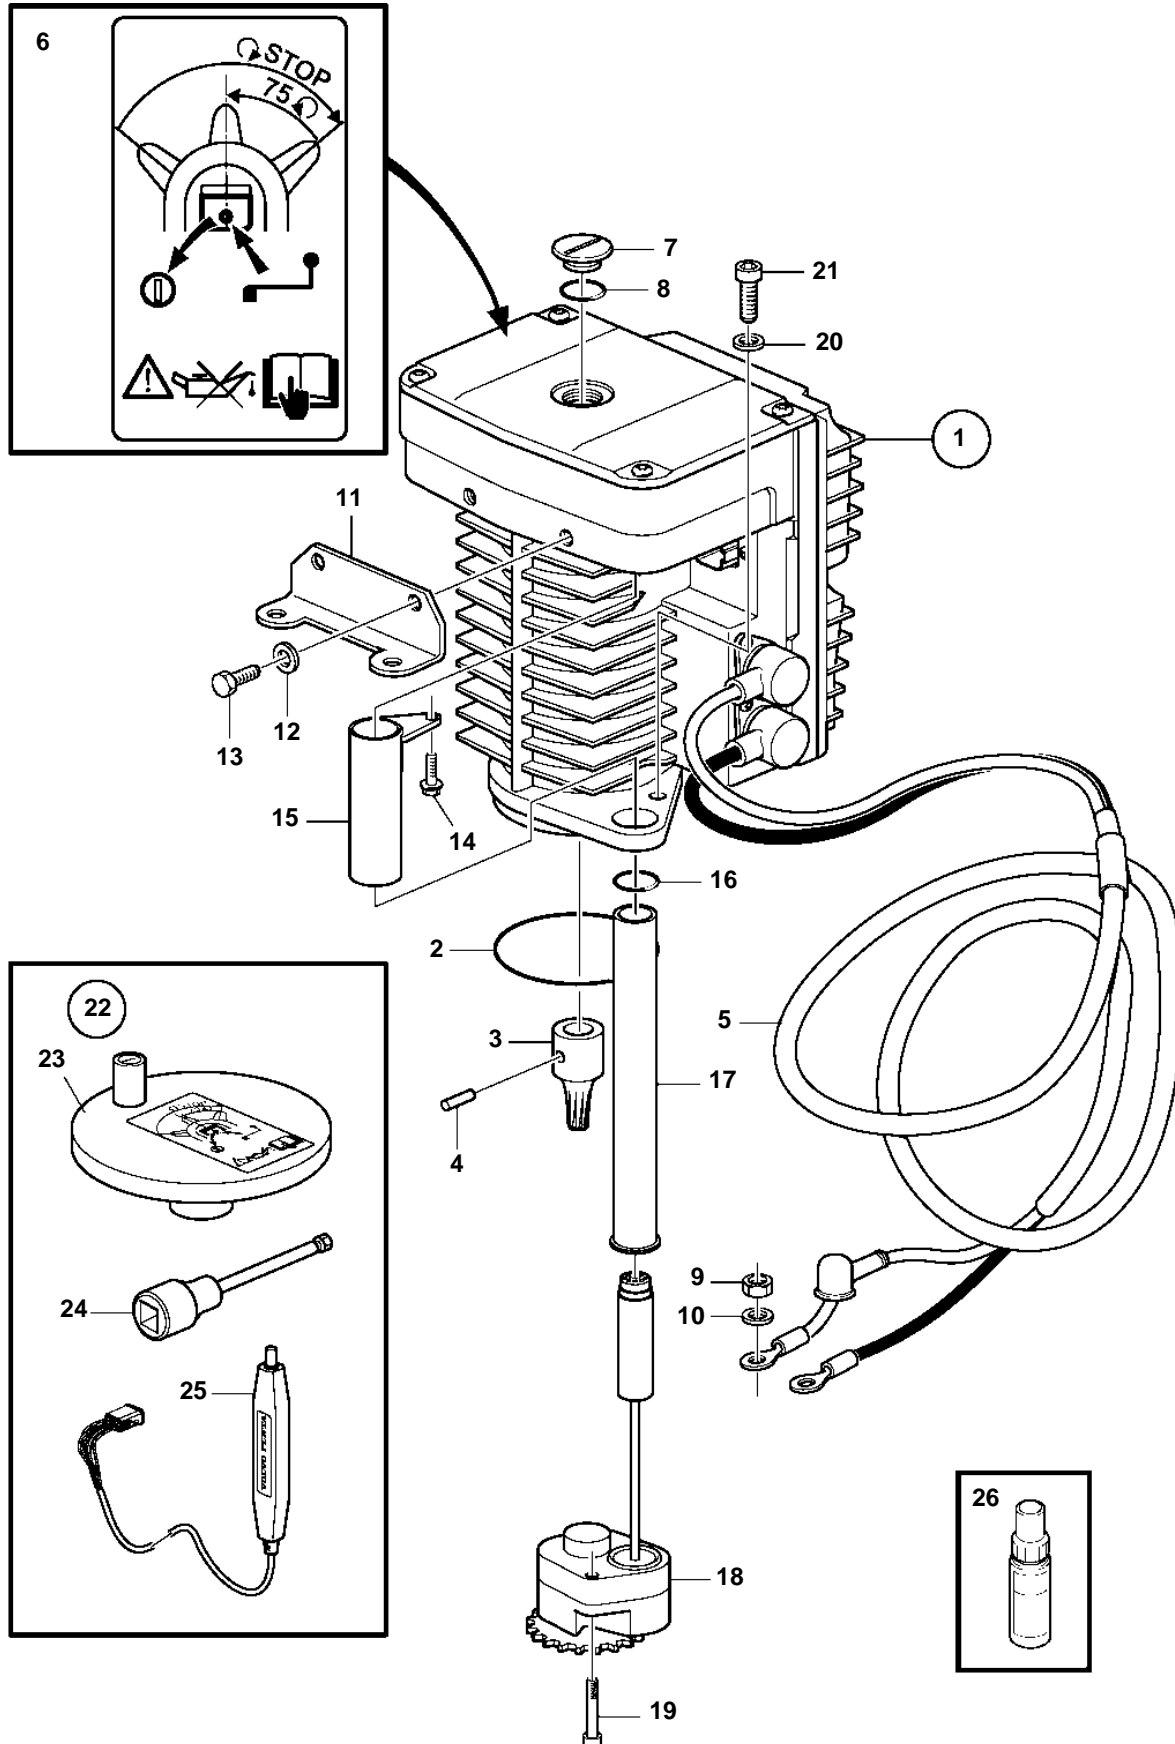

D4-260D-B, D4-260D-C, D4-300D-A, D4-300D-C

23526

Upd: 2010-01-21

23526

7746200 - 44 - 21953

D4-260D-B, D4-260D-C, D4-300D-A, D4-300D-C

REF	PART NO.	QTY	DESCRIPTION	NOTES
1	3801113	1	Servo unit, exch	EVC-C, SN-3194005811
	3801290	1	Servo unit, exch	EVC-C, SN3194005812-
	3809285	1	Software	Vodia-programming. This p/n can not be ordered, but will be used for invoicing.
	3809286	1	Software	Warehouse programming. This p/n can not be ordered, but will be used for invoicing.
2	925258	1	· O-ring	
3	3588108	1	· Sun gear	
4	949796	1	· Spring pin	
5	888553	1	· Cable	Std
	3807917	1	· Cable	Jackshaft
6	3809619	1	· Decal	
7	3809775	1	· Closure	
8	955994	1	· O-ring	
9	983715	2	Hexagon nut	
10	941907	2	Spring washer	
11	21161108	1	Bracket	
12	941670	2	Washer	
13	984697	2	Hexagon screw	
14	945358	1	Flange screw	
15	3587842	1	Tube	
16	949657	1	O-ring	
17	3862558	1	Tube	
18	3594642	1	Sensor kit	SN-3194005811
	21147917	1	Sensor kit, kit	SN3194005812-
19	959207	2	Hex. socket screw	
20	946541	2	Hex. socket screw	
21	941670	2	Washer	
22	3812065	1	Kit	
23	3809570	1	· Crank	
24	3863070	1	· Tool	
25	3812541	1	· Breaker	
26	9434520	1	Locking fluid	Use for area between resolver and SUS.