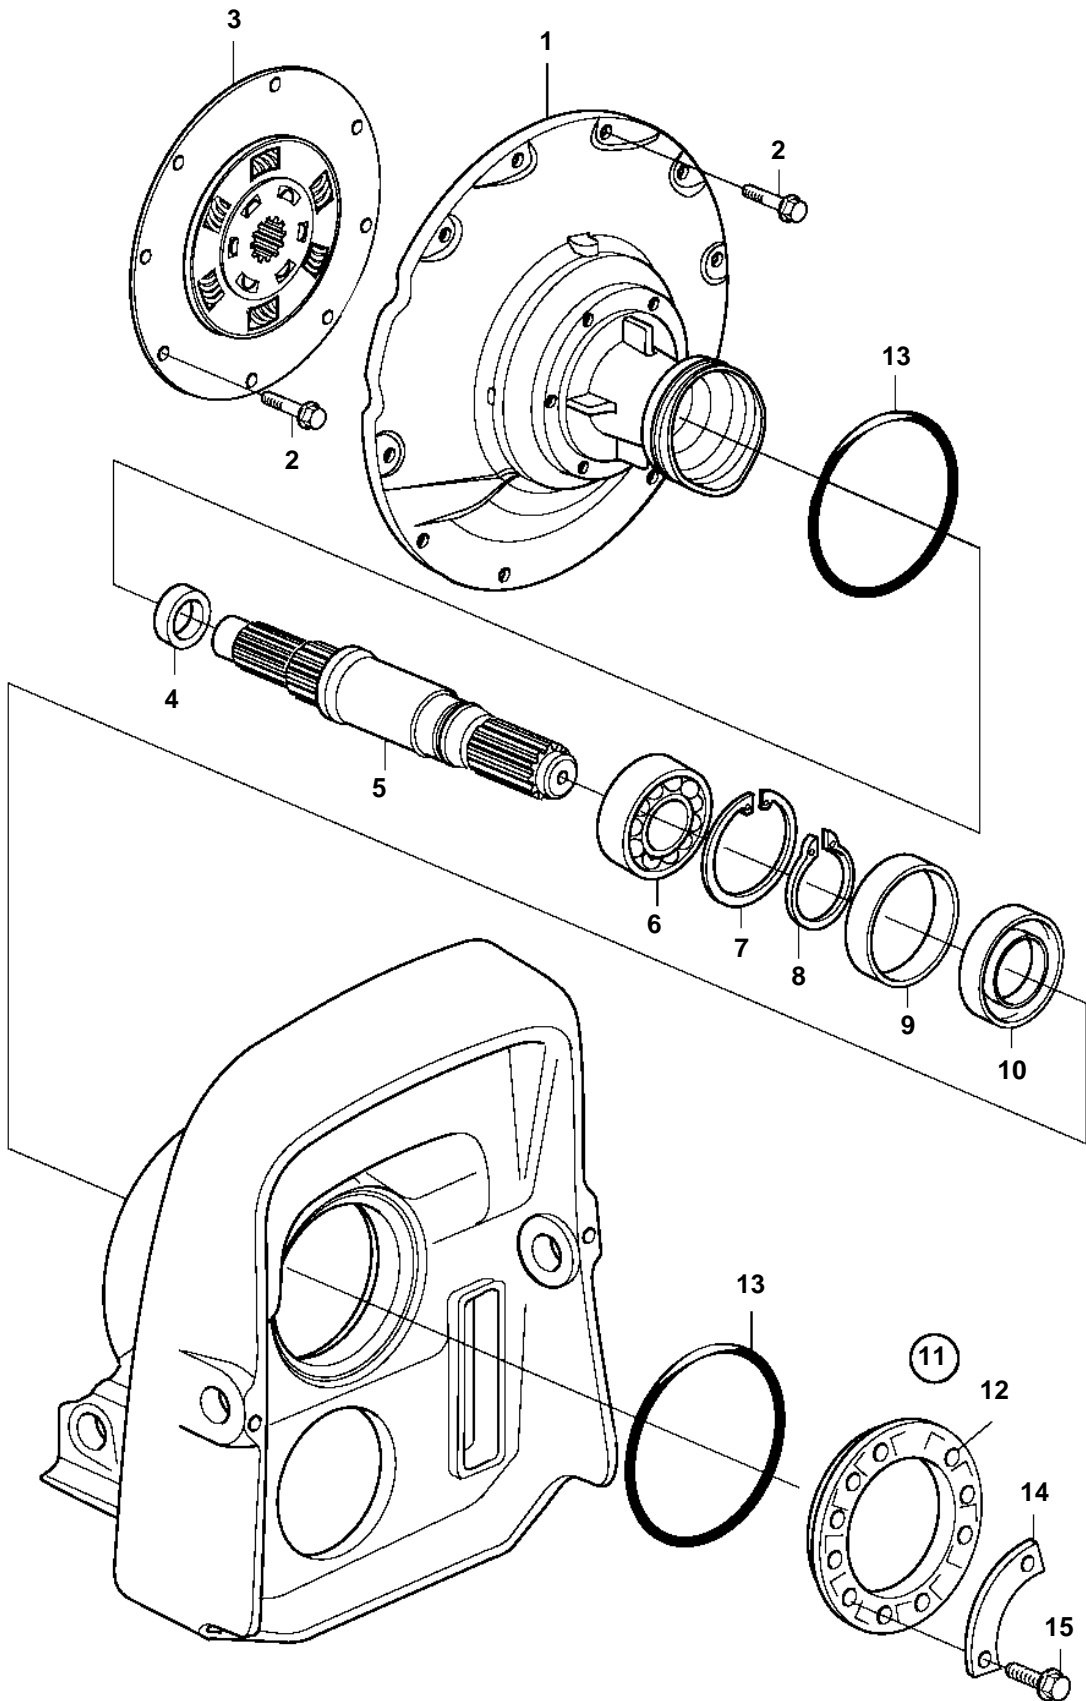

D4-210A-A, D4-210A-B, D4-225A-B, D4-225A-C, D4-260A-A, D4-260A-B, D4-260A-C, D4-300A-A, D4-300A-C, DPH-A, DPH-B, DPR-A, DPR-B

20842

D4-210A-A, D4-210A-B, D4-225A-B, D4-225A-C, D4-260A-A, D4-260A-B, D4-260A-C, D4-300A-A, D4-300A-C, DPH-A, DPH-B, DPR-A, DPR-B

REF	PART NO.	QTY	DESCRIPTION	NOTES
1	3589844	1	Flywheel housing	
2	946752	18	Flange screw	L=35mm
3	3886887	1	Clutch	(3587003)
4	888264	1	Bushing	
5	3862367	1	Shaft	(3587451)
6	184841	1	Ball bearing	
7	914533	1	Snap ring	
8	914462	1	Snap ring	
9	888545	1	Bushing	
10	958860	1	Sealing ring	
11	854317	1	Clamping ring kit	
12	873048	1	· Tensioning ring	
13	813967	2	· Rubber ring	
14	806624	3	· Striker plate	
15	191844	6	· Hexagon screw	