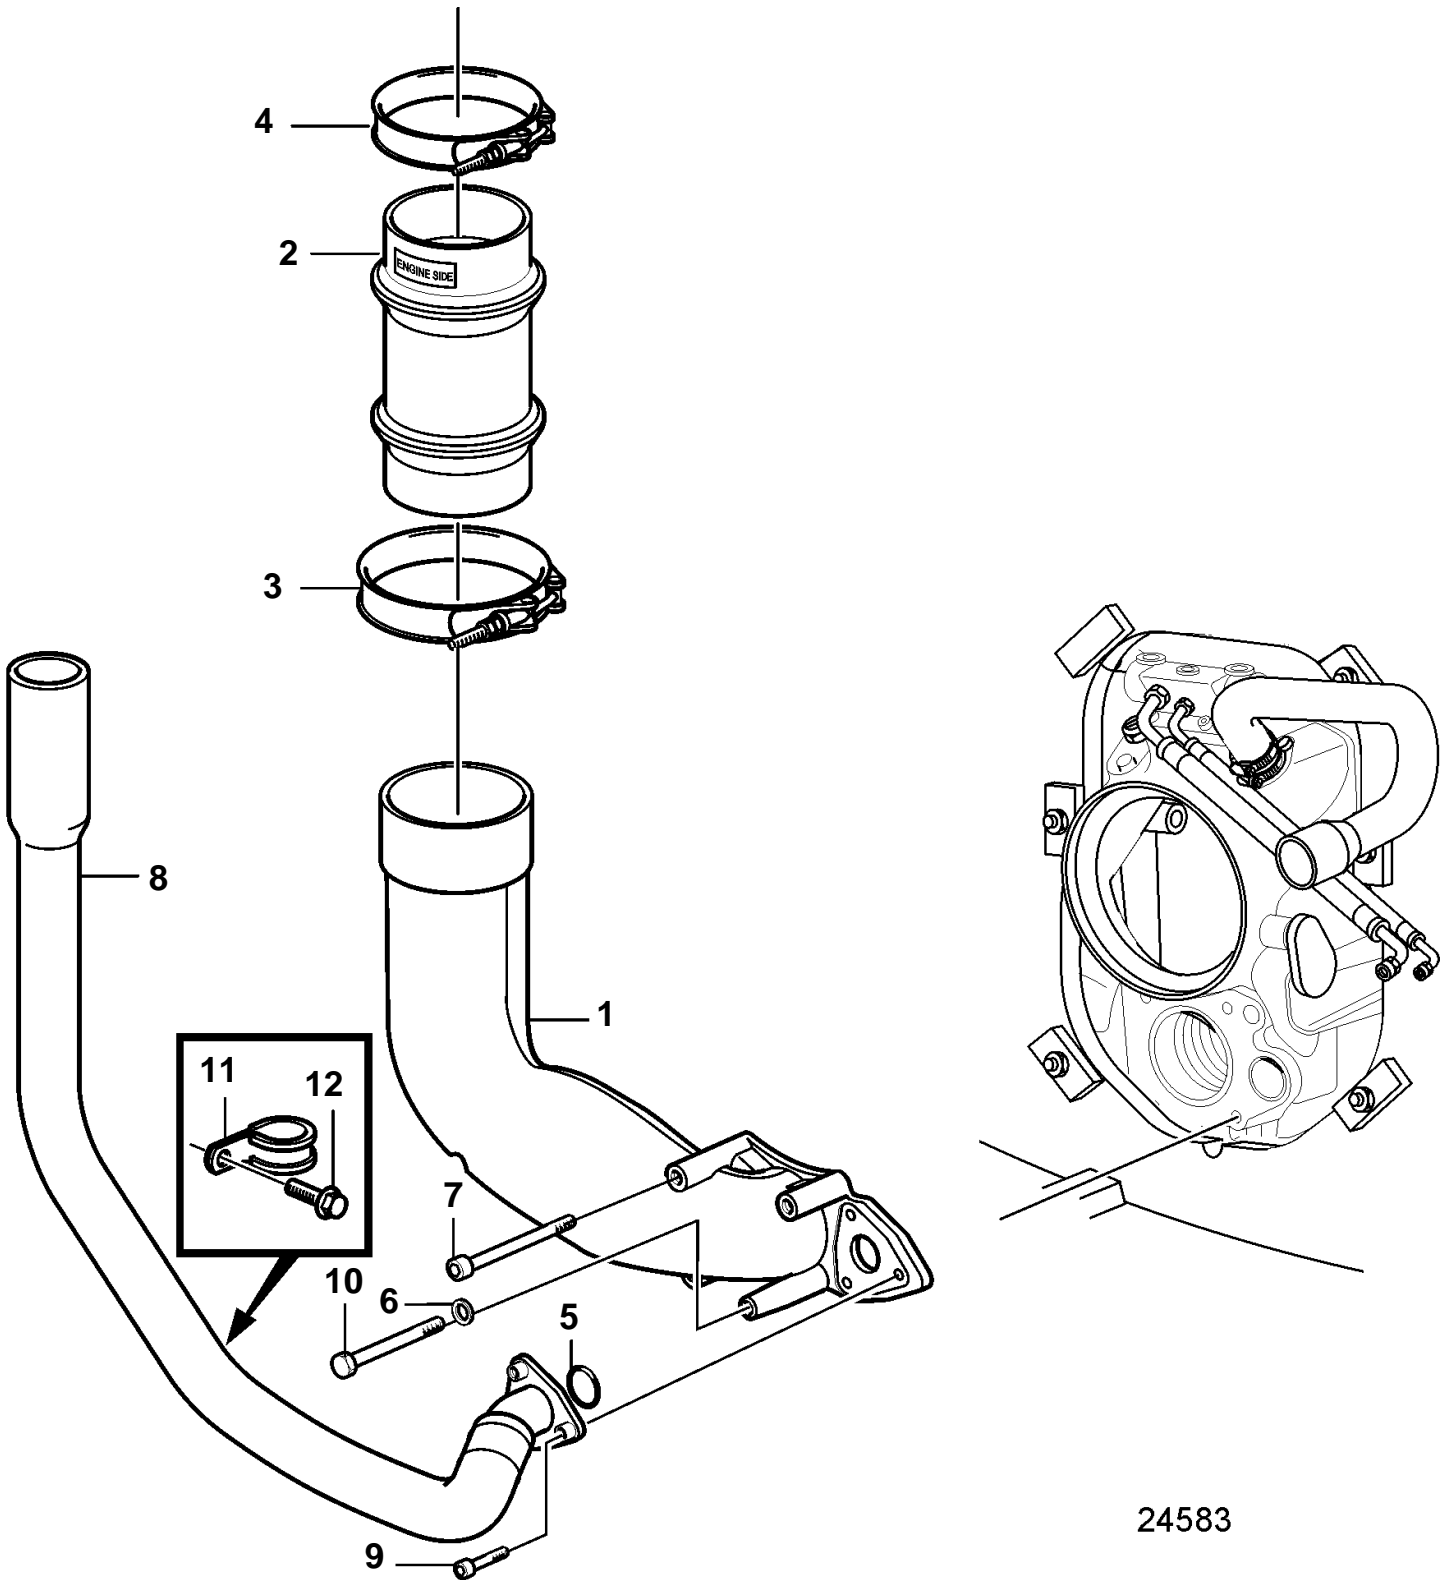

D4-210A-A, D4-210A-B, D4-225A-B, D4-225A-C, D4-225A-D, D4-260A-A, D4-260A-B, D4-260A-C, D4-260A-D, D4-300A-A, D4-300A-C, D4-300A-D, DPH-A, DPH-B, DPR-A, DPR-B

24583

D4-210A-A, D4-210A-B, D4-225A-B, D4-225A-C, D4-225A-D, D4-260A-A, D4-260A-B, D4-260A-C, D4-260A-D, D4-300A-A, D4-300A-C, D4-300A-D, DPH-A, DPH-B, DPR-A, DPR-B

REF	PART NO.	QTY	DESCRIPTION	NOTES
1	40005584	1	Exhaust pipe	
2	3584167	1	Exhaust hose	For D4 engines.
	3584168	1	Exhaust hose	For D6 engines.
3	3817484	1	Hose clamp	For exhaust pipe without plastic sleeve.
	3817485	1	Hose clamp	For exhaust pipe with plastic sleeve.
4	3817484	1	Hose clamp	For D4 engines.
	3817486	1	Hose clamp	For D6 engines.
5	969415	1	O-ring	
6	984391	4	Washer	
7	984367	2	Hexagon screw	L=70mm
8	3587184	1	Hose assembly	
9	984257	3	6 point socket screw	L=25mm
10	984700	2	Hexagon screw	L=90mm
11	984474	1	Clamp	
12	948746	1	Flange screw	