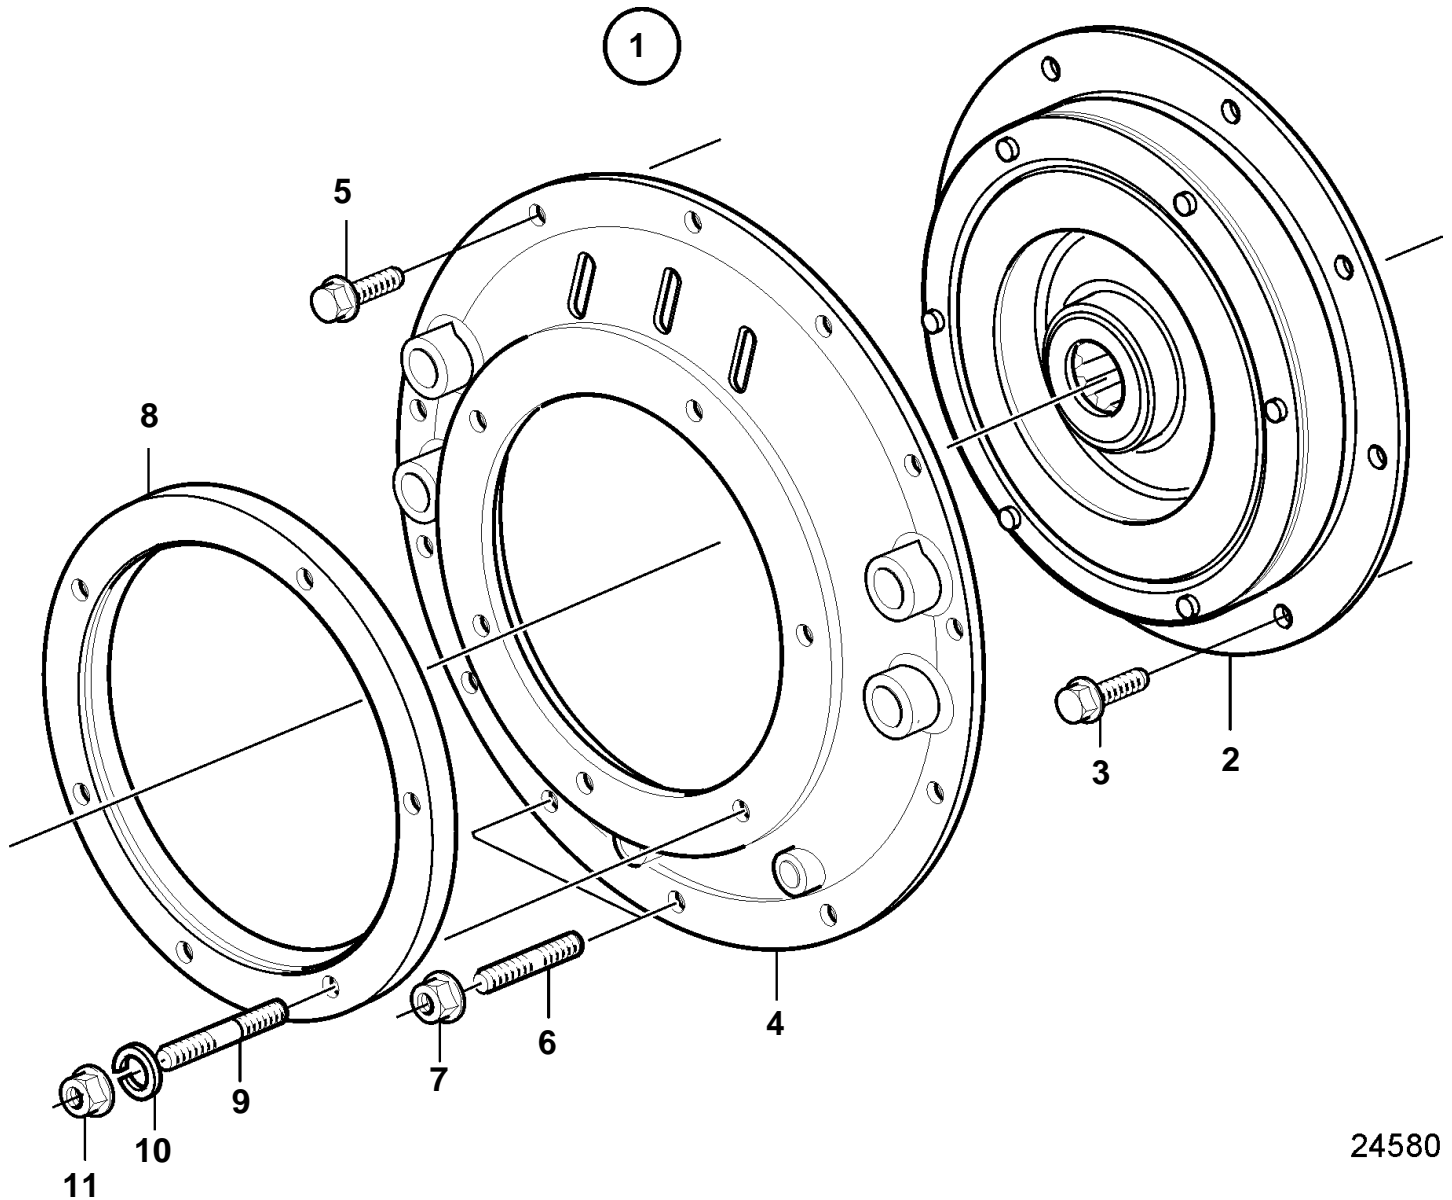

D4-180I-B, D4-180I-C, D4-180I-D, D4-210I-B, D4-225I-B, D4-225I-C, D4-225I-D, D4-260I-B, D4-260I-C, D4-260I-D, D4-300I-A, D4-300I-C, D4-300I-D

24580

D4-180I-B, D4-180I-C, D4-180I-D, D4-210I-B, D4-225I-B, D4-225I-C, D4-225I-D, D4-260I-B, D4-260I-C, D4-260I-D, D4-300I-A, D4-300I-C, D4-300I-D

| REF | PART NO. | QTY | DESCRIPTION      |
|-----|----------|-----|------------------|
| 1   |          | 1   | Connector kit    |
| 2   | 3583843  | 1   | Vibration damper |
| 3   | 965185   | 8   | Flange screw     |
| 4   | 3584253  | 1   | Cover            |
| 5   | 946472   | 10  | Flange screw     |
| 6   | 953067   | 2   | Stud             |
| 7   | 971095   | 2   | Flange nut       |
| 8   | 3808744  | 1   | Spacer ring      |
| 9   | 924081   | 6   | Stud             |
| 10  | 942336   | 6   | Spring washer    |
| 11  | 971071   | 6   | Hexagon nut      |