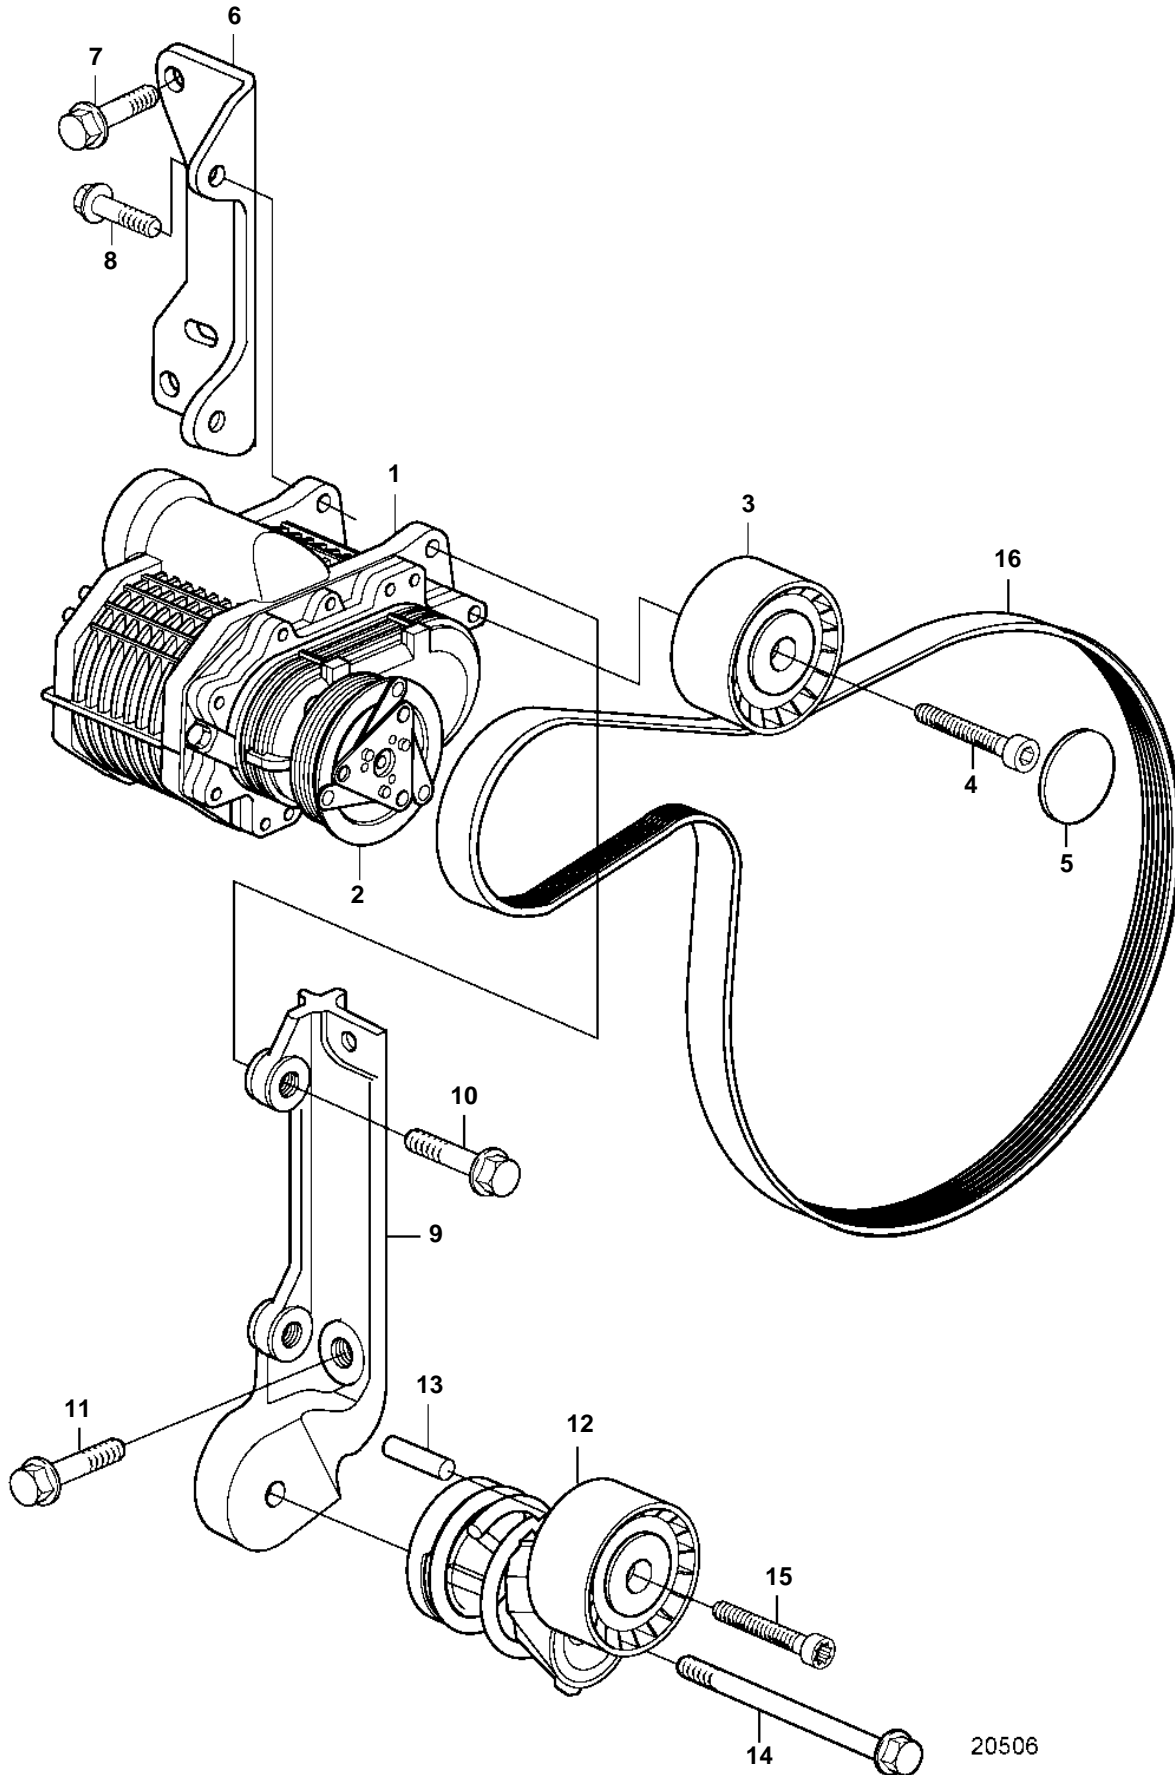

D4-260A-A, D4-260A-B, D4-260A-C, D4-260A-D, D4-260D-B, D4-260D-C, D4-260D-D

20506

D4-260A-A, D4-260A-B, D4-260A-C, D4-260A-D, D4-260D-B, D4-260D-C, D4-260D-D

REF	PART NO.	QTY	DESCRIPTION	NOTES
1	3803850	1	Compressor, exch	
2	3581724	1	Solenoid clutch	12V
3	3847482	1	Idler pulley	(3848896)
4	959224	1	Hex. socket screw	
5		1	Protecting cover	
6	3582971	1	Bracket	
7	946472	2	Flange screw	
8	946329	2	Flange screw	
9	3588069	1	Bracket	
10	965186	2	Flange screw	
11	946472	2	Flange screw	
12	3847481	1	Belt tensioner	(3883784)
13	950542	1	Pin	
14	947790	1	Flange screw	
15		1	Allen head screw	
16	3583963	1	Belt	