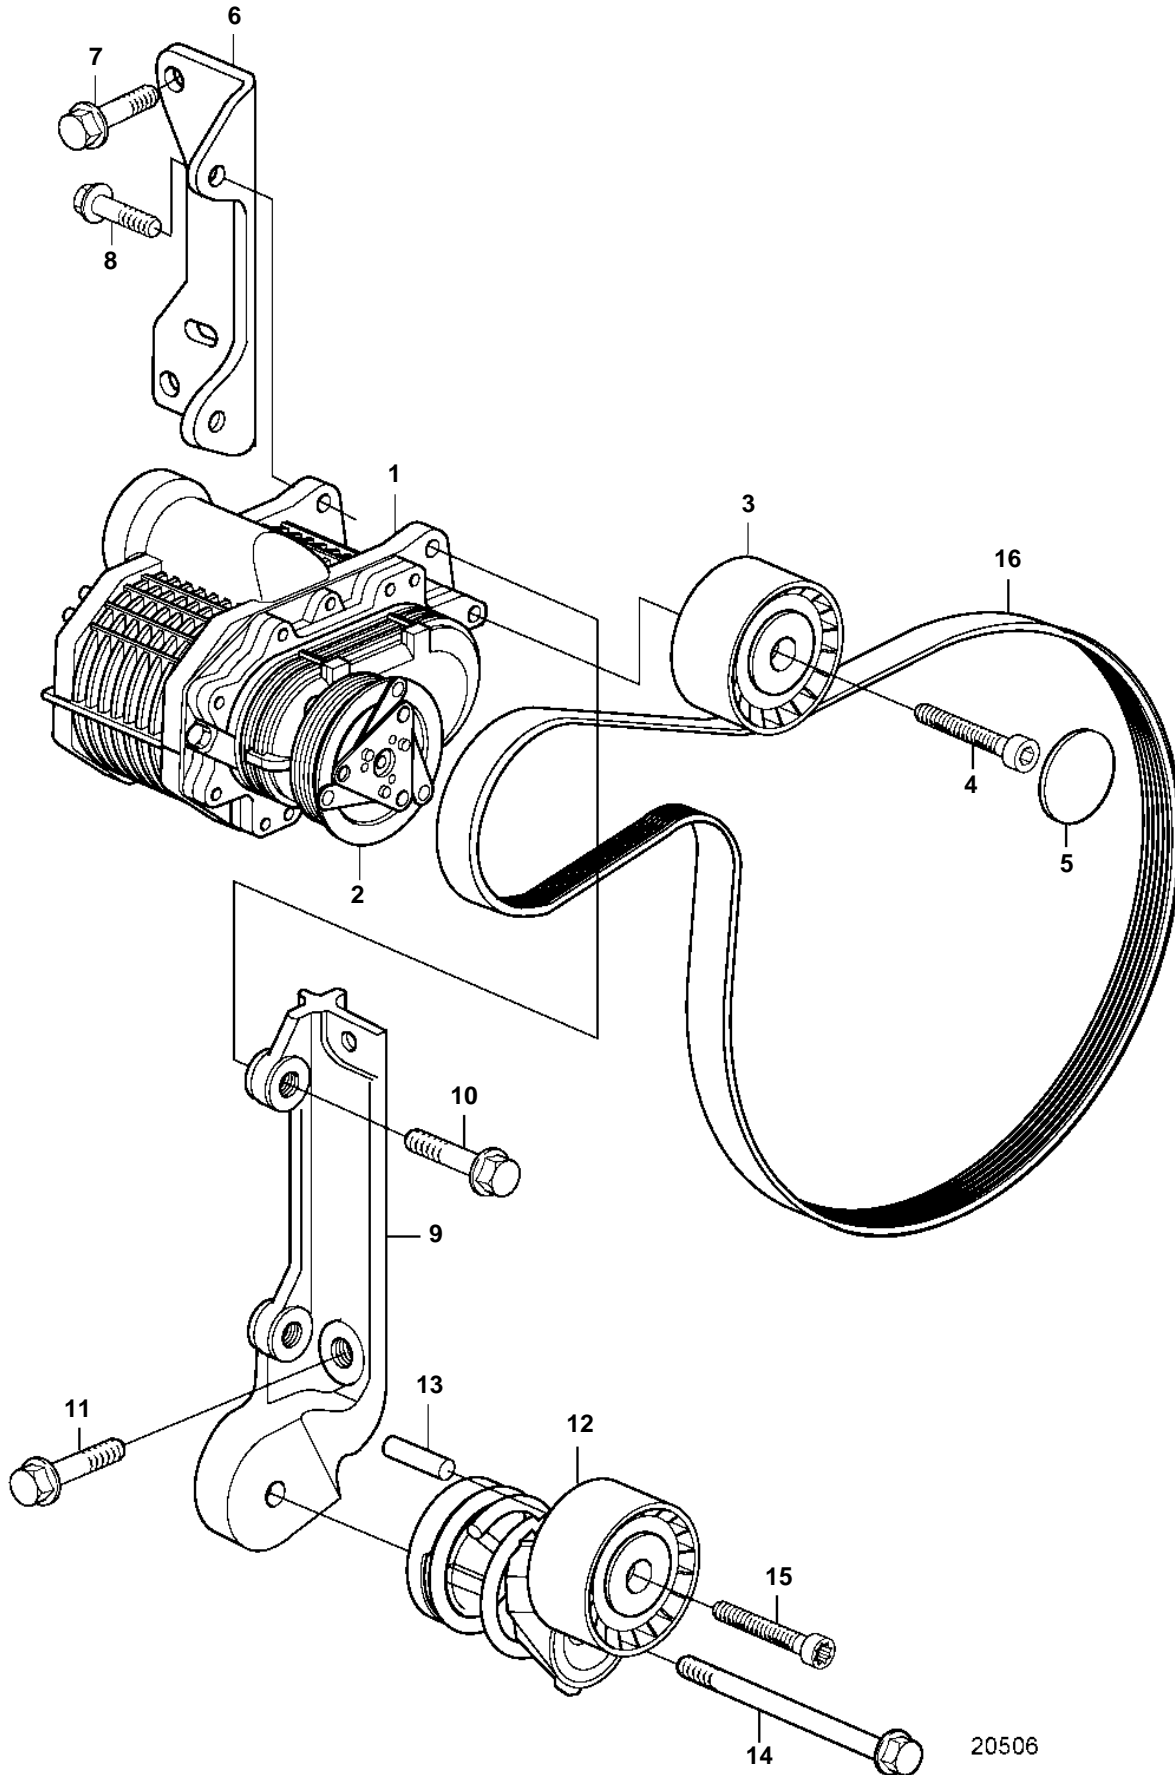

D4-300A-A, D4-300A-C, D4-300A-D, D4-300D-A, D4-300D-C, D4-300D-D

20506

D4-300A-A, D4-300A-C, D4-300A-D, D4-300D-A, D4-300D-C, D4-300D-D

REF	PART NO.	QTY	DESCRIPTION	NOTES
1	3801174	1	Compressor, exch	
2	3888270	1	Pulley	12V
3	3847482	1	Idler pulley	(3848896)
4	959224	1	Hex. socket screw	
5		1	Protecting cover	
6	3582971	1	Bracket	
7	946472	2	Flange screw	
8	946329	2	Flange screw	
9	3588069	1	Bracket	
10	965186	2	Flange screw	
11	946472	2	Flange screw	
12	3847481	1	Belt tensioner	
13	950542	1	Pin	
14	947790	1	Flange screw	
15		1	Allen head screw	
16	3817787	1	Belt	