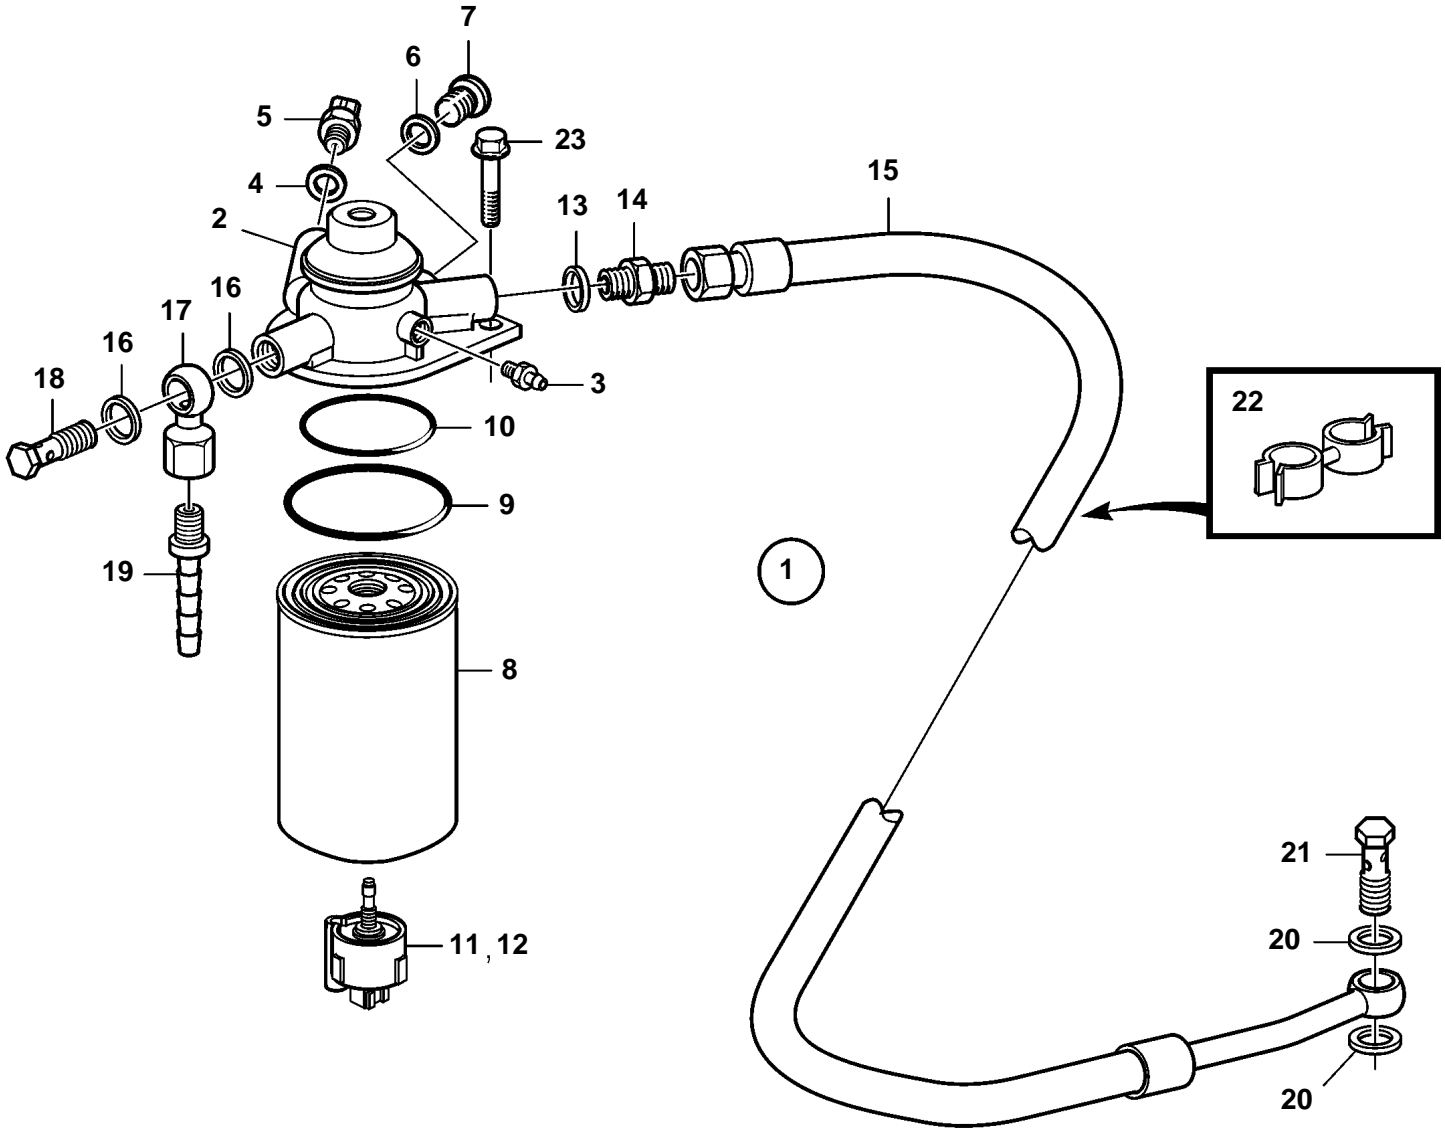

D4-210A-A, D4-210I-A, D4-225A-B, D4-260A-A, D4-260I-A, D4-300A-A, D4-300I-A

23149

D4-210A-A, D4-210I-A, D4-225A-B, D4-260A-A, D4-260I-A, D4-300A-A, D4-300I-A

REF	PART NO.	QTY	DESCRIPTION	SEE SEC.	NOTES
1	3582738	1	Fuel filter		Replaced by 3588199
	3588199	1	Fuel filter	7427	
2		1	Fuel filter housing		
3	20548012	1	· Faucet		
4	11996	1	· Gasket		
5	1624368	1	· Sensor		
6	11996	1	· Gasket		
7	966143	1	· Plug		M16x1,5
8	3583443	1	· Filter		
9		1	· · O-ring		Included in 3583443
10		1	· · O-ring		Included in 3583443
11		1	· Sensor		
12	3808616	1	Sensor		Installation instruction included.
13	969011	1	Gasket		
14	941754	1	Nipple		
15	3582998	1	Fuel hose		
16	969011	2	Gasket		
17	861101	1	Banjo nipple		
18	25167	1	Hollow screw		
19	3825000	1	Hose nipple		
20	969011	2	Gasket		
21	25167	1	Hollow screw		
22	9205207	1	Retainer		
23	946671	2	Flange screw		