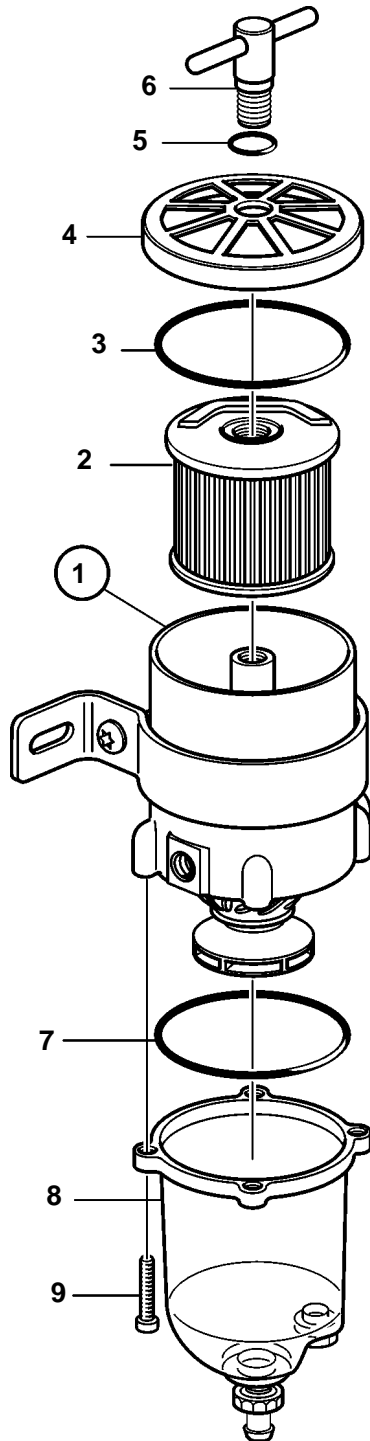

D4-180I-B, D4-180I-C, D4-180I-D, D4-210A-A, D4-210A-B, D4-210I-A, D4-210I-B, D4-225A-B, D4-225A-C, D4-225A-D, D4-225I-B, D4-225I-C, D4-225I-D, D4-260A-A, D4-260A-B, D4-260A-C, D4-260A-D, D4-260D-B, D4-260D-C, D4-260D-D, D4-260I-A, D4-260I-B, D4-260I-C, D4-260I-D, D4-300A-A, D4-300A-C, D4-300A-D, D4-300D-A, D4-300D-C, D4-300D-D, D4-300I-A, D4-300I-C, D4-300I-D

21064

D4-180I-B, D4-180I-C, D4-180I-D, D4-210A-A, D4-210A-B, D4-210I-A, D4-210I-B, D4-225A-B, D4-225A-C, D4-225A-D, D4-225I-B, D4-225I-C, D4-225I-D, D4-260A-A, D4-260A-B, D4-260A-C, D4-260A-D, D4-260D-B, D4-260D-C, D4-260D-D, D4-260I-A, D4-260I-B, D4-260I-C, D4-260I-D, D4-300A-A, D4-300A-C, D4-300A-D, D4-300D-A, D4-300D-C, D4-300D-D, D4-300I-A, D4-300I-C, D4-300I-D

REF	PART NO.	QTY	DESCRIPTION	SEE SEC.	NOTES
1	877762	1	Fuel filter		
2	861014	1	· Insert		
3	838504	1	· Gasket		
4		1	· Strainer		
5	838506	1	· O-ring		
6		1	· Handle		
7	3838861	1	· Gasket		
8	3838848	1	· Bowl		
9	950024	4	· Cross recessed screw		
10	1140724	1	Level guard		
11	3588916	1	· Alarm kit		
12	881774	1	· Wiring harness		
13	808175	1	· Lamp socket		
14	19923	1	· Bulb		12V, 2W
	182059	1	· Bulb		24V, 3W
15	967583	1	· Retainer		
16	829714	1	· Sealing ring		
17	838455	1	· Retainer		
18	872591	1	· Symbol strip		
19		X	· Cables and terminals	1963	