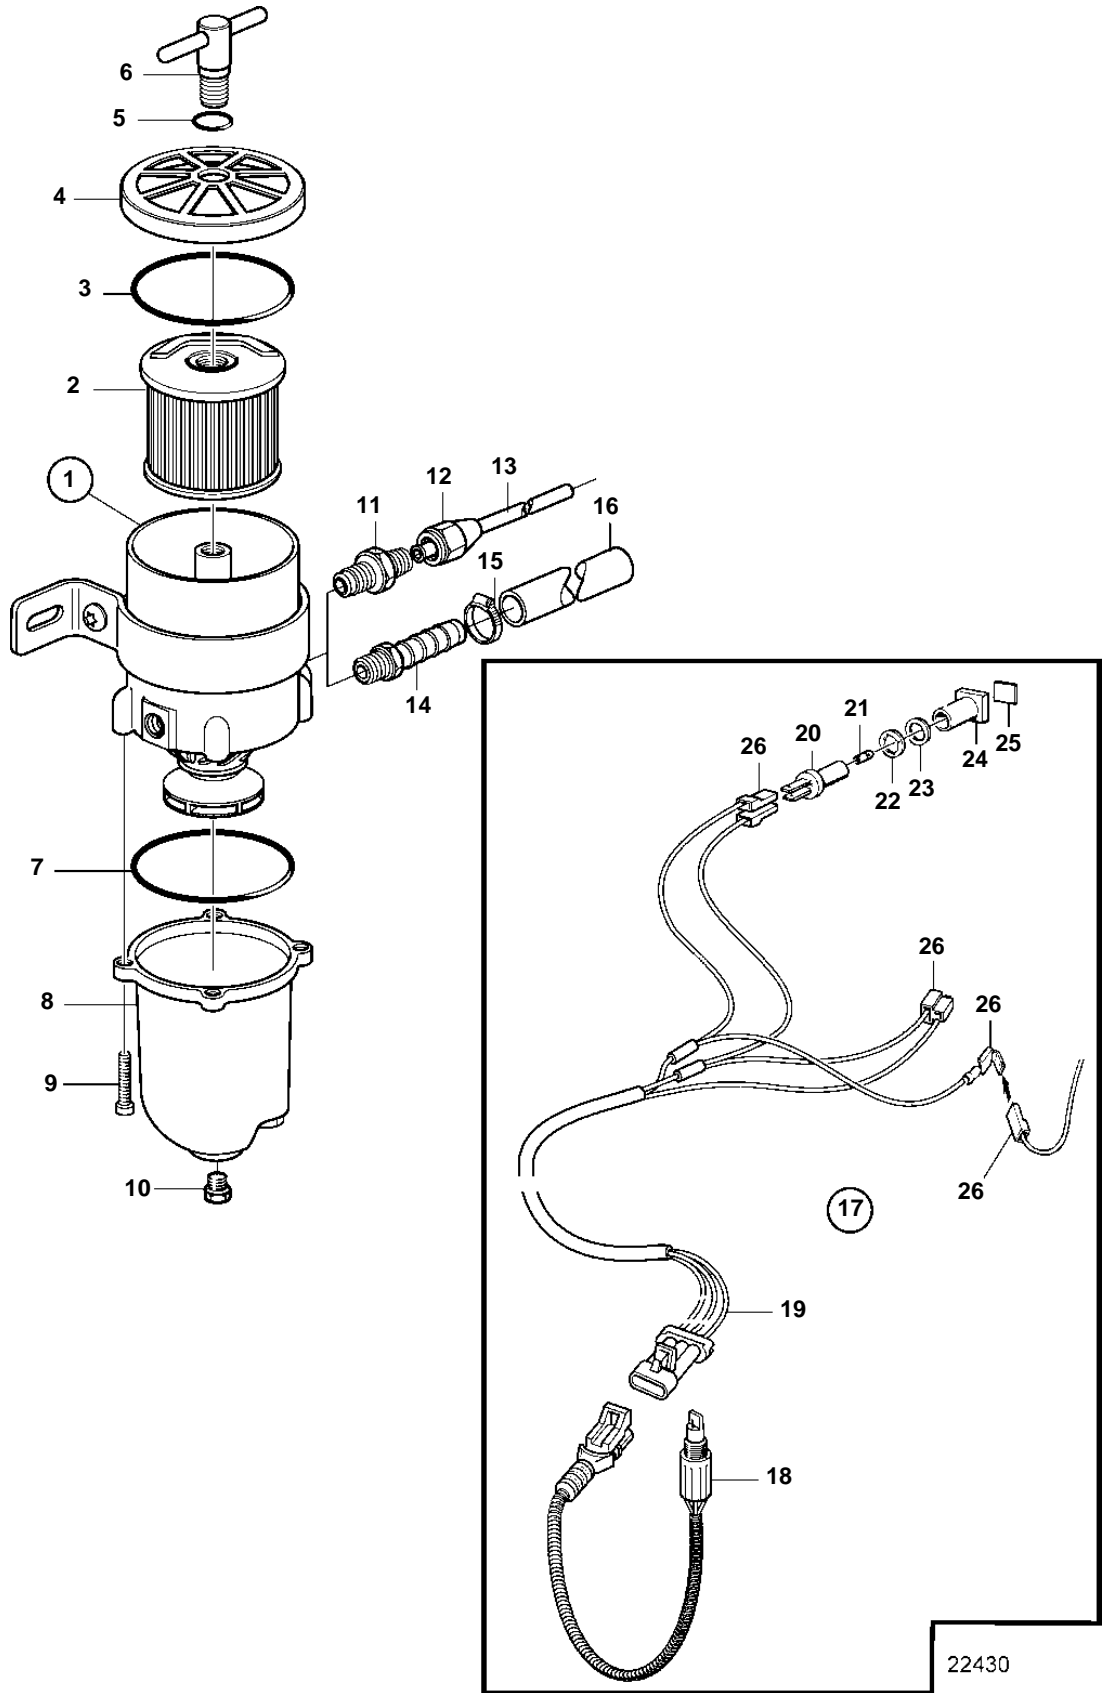

D4-180I-B, D4-180I-C, D4-180I-D, D4-210A-A, D4-210A-B, D4-210I-A, D4-210I-B, D4-225A-B, D4-225A-C, D4-225A-D, D4-225I-B, D4-225I-C, D4-225I-D, D4-260A-A, D4-260A-B, D4-260A-C, D4-260A-D, D4-260D-B, D4-260D-C, D4-260D-D, D4-260I-A, D4-260I-B, D4-260I-C, D4-260I-D, D4-300A-A, D4-300A-C, D4-300A-D, D4-300D-A, D4-300D-C, D4-300D-D, D4-300I-A, D4-300I-C, D4-300I-D

REF	PART NO.	QTY	DESCRIPTION	SEE SEC.	NOTES
1	877763	1	Fuel filter		
2	1147147	1	• Fuel filter insert		2 MIKRON
	861014	1	• Insert		10 MIKRON
	3581760	1	• Insert		30 MIKRON
3	838504	1	• Gasket		
4		1	• Lock		
5	838505	1	• O-ring		
6		1	• Handle		
7	3838861	1	• Gasket		
8	3838848	1	• Bowl		
9	950024	4	• Cross recessed screw		
10	952075	1	• Plug		
11	954337	2	Nipple		
12	954323	2	Fitting nut		
13	1140062	2	Copper tube		
14	3825000	2	Hose nipple		
15	961664	2	Hose clamp		
16	861057	X	Fuel hose		3/8"
			• Bulletin P-23-4-4	P-23-4-4-EN	Fuel Hose P/N 861057
17	1140724	1	Level guard		
18	3588916	1	• Alarm kit		
19	881774	1	• Wiring harness		
20	808175	1	• Lamp socket		
21	19923	1	• Bulb		12V, 2W
	182059	1	• Bulb		24V, 3W
22	967583	1	• Retainer		
23	829714	1	• Sealing ring		
24	838455	1	• Retainer		
25	872591	1	• Symbol strip		
26		X	• Cables and terminals	1963	