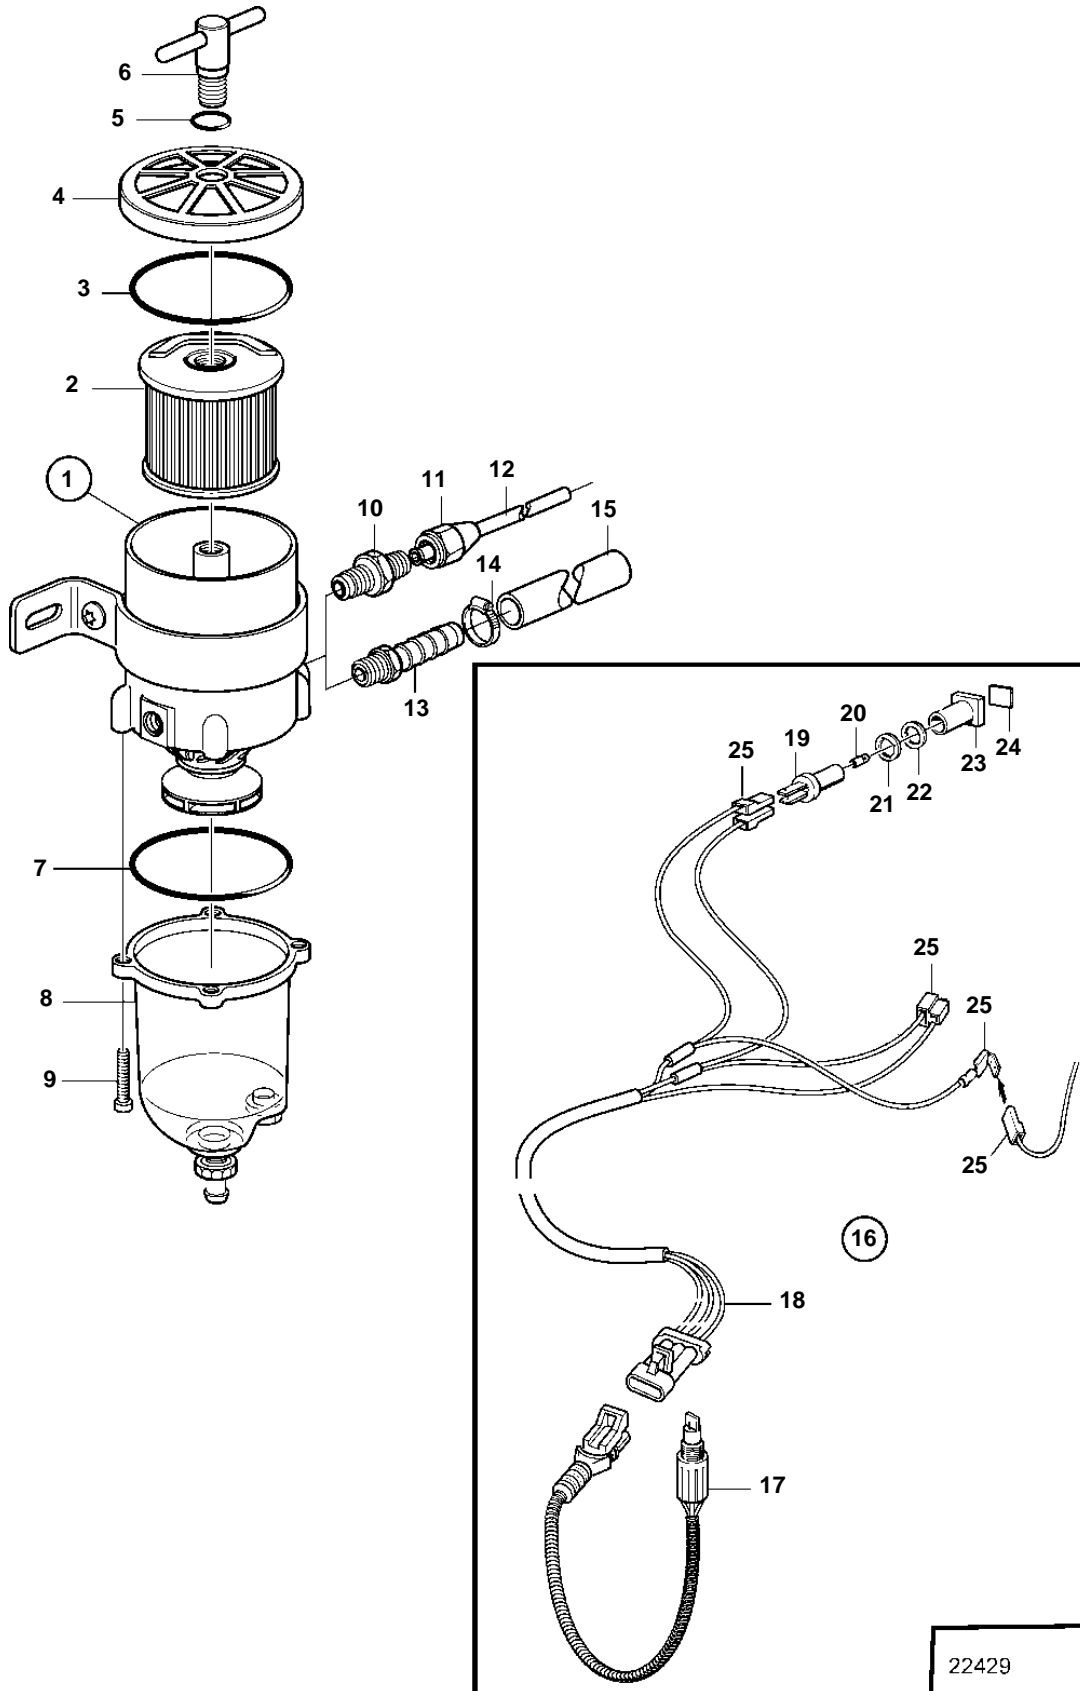

D4-180I-B, D4-180I-C, D4-180I-D, D4-210A-A, D4-210A-B, D4-210I-A, D4-210I-B, D4-225A-B, D4-225A-C, D4-225A-D, D4-225I-B, D4-225I-C, D4-225I-D, D4-260A-A, D4-260A-B, D4-260A-C, D4-260A-D, D4-260D-B, D4-260D-C, D4-260D-D, D4-260I-A, D4-260I-B, D4-260I-C, D4-260I-D, D4-300A-A, D4-300A-C, D4-300A-D, D4-300D-A, D4-300D-C, D4-300D-D, D4-300I-A, D4-300I-C, D4-300I-D

REF	PART NO.	QTY	DESCRIPTION	SEE SEC.	NOTES
1	877762	1	Fuel filter		(861143)
2	1147147	1	• Fuel filter insert		2 MIKRON
	861014	1	• Insert		10 MIKRON
	3581760	1	• Insert		30 MIKRON
3	838504	1	• Gasket		
4		1	• Lock		
5	838505	1	• O-ring		
6		1	• Handle		
7	3838861	1	• Gasket		
8	3838848	1	• Bowl		
9	950024	4	• Cross recessed screw		
10	954337	2	Nipple		
11	954323	2	Fitting nut		
12	1140062	2	Copper tube		
13	3825000	2	Hose nipple		
14	961664	2	Hose clamp		
15	861057	X	Fuel hose		3/8"
			• Bulletin P-23-4-4	P-23-4-4-EN	Fuel Hose P/N 861057
16	1140724	1	Level guard		
17	3588916	1	• Alarm kit		
18	881774	1	• Wiring harness		
19	808175	1	• Lamp socket		
20	19923	1	• Bulb		12V, 2W
	182059	1	• Bulb		24V, 3W
21	967583	1	• Retainer		
22	829714	1	• Sealing ring		
23	838455	1	• Retainer		
24	872591	1	• Symbol strip		
25		X	• Cables and terminals	1963	