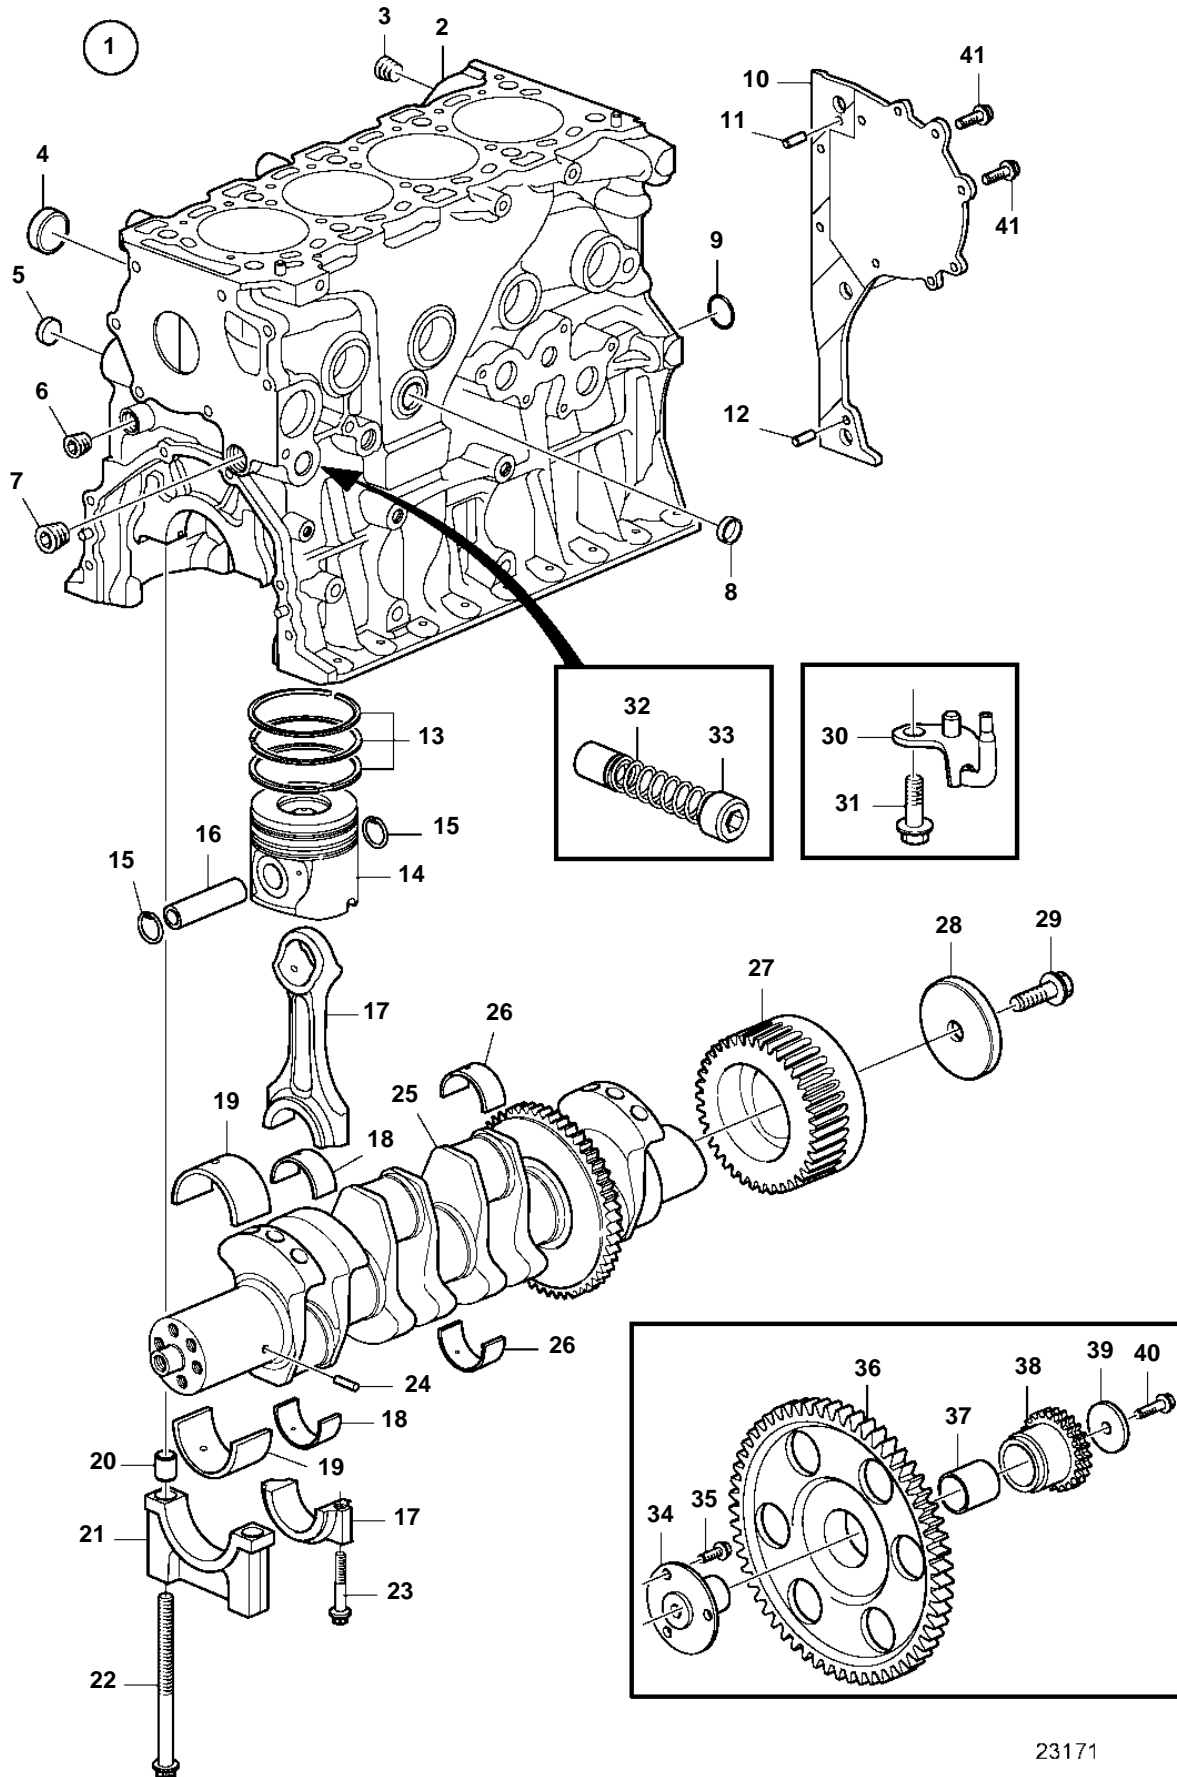

D4-300A-A, D4-300A-C, D4-300A-D, D4-300D-A, D4-300D-C, D4-300D-D, D4-300I-A, D4-300I-C, D4-300I-D

23171

D4-300A-A, D4-300A-C, D4-300A-D, D4-300D-A, D4-300D-C, D4-300D-D, D4-300I-A, D4-300I-C, D4-300I-D

REF	PART NO.	QTY	DESCRIPTION	SEE SEC.	NOTES
1	3801354	1	Short block, exch · Bulletin P-21-0-23	P-21-0-23-EN	(3801253) New Exchange Units for Volvo Penta Engines
2		X	· Cylinder block		
3		X	· Plug		
4		X	· Cap plug		
5		X	· Cap plug		
6		X	· Plug		
7		X	· Plug		
8		X	· Cap plug		
9		X	· O-ring		
10		X	· Plate		
11		X	· Pin		
12		X	· Pin		
13		X	· Piston ring		
14		X	· Piston		
15		X	· Lock ring		
16		X	· Piston pin		
17		X	· Connecting rod		
18		X	· Rod bearing		
19		X	· Main bearing		
20		X	· Guide sleeve		
21		X	· Main bearing cap		
22		X	· Screw		
23		X	· Screw		
24		X	· Pin		
25		X	· Crankshaft		
26		X	· Flange bearing		
27		X	· Gear		
28		X	· Washer		
29		X	· Screw		
30		X	· Oil jet		
31		X	· Screw		
32		X	· Oil valve		
33		X	· Plug		
34		X	· Hub		
35		X	· Flange screw		
36		X	· Idler gear		
37		X	· Bushing		
38		X	· Sprocket		
39		X	· Washer		
40		X	· Flange screw		
41		X	· Screw		