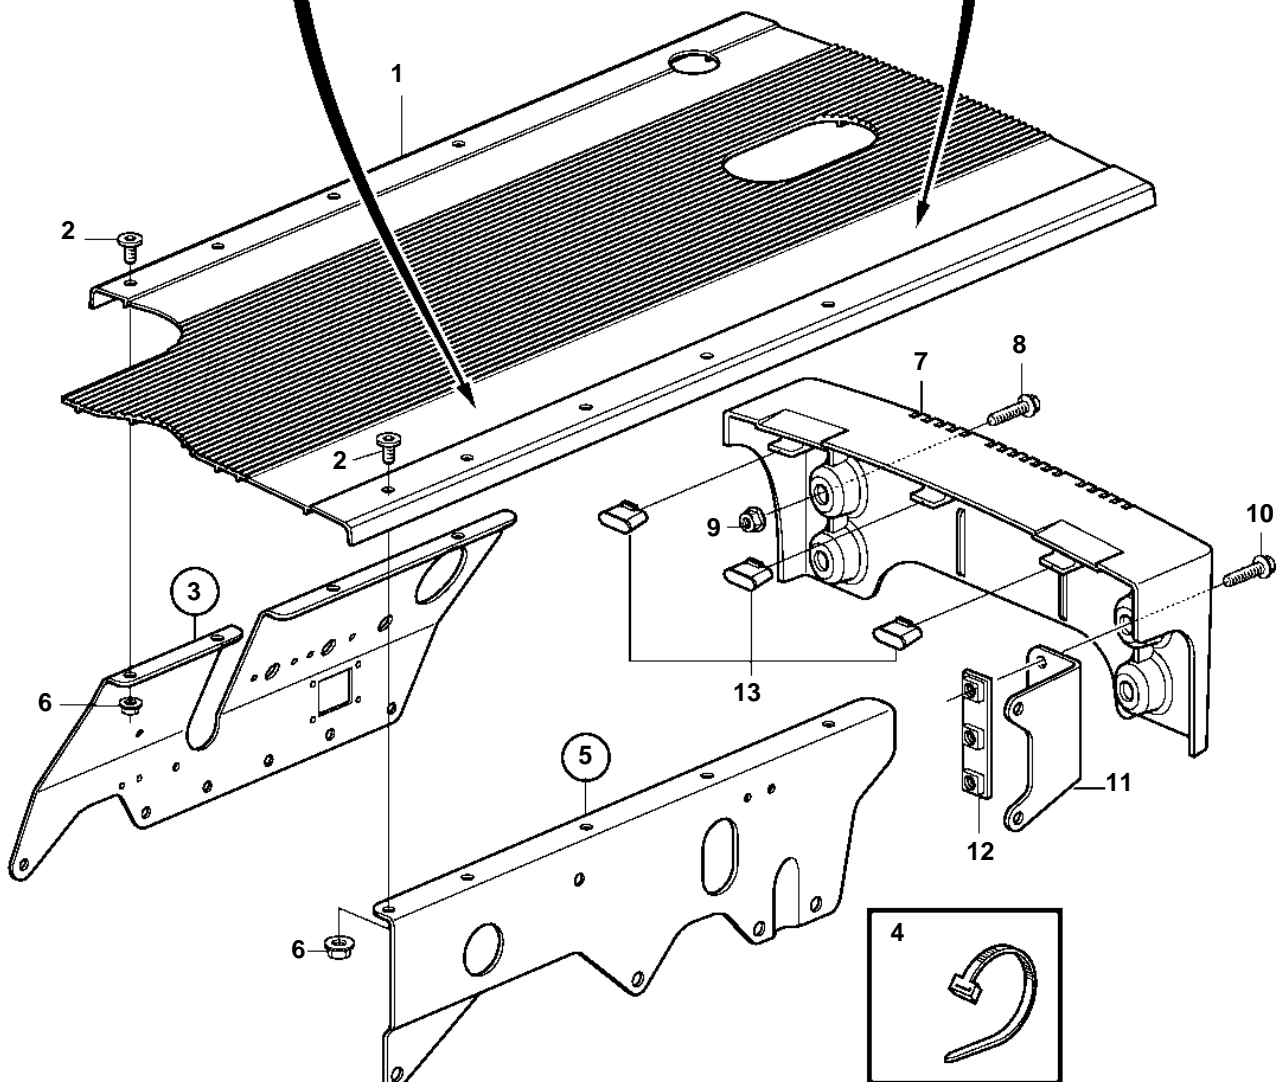

D4-180I-B, D4-210A-A, D4-210A-B, D4-210I-A, D4-210I-B, D4-225A-B, D4-225I-B, D4-260A-A, D4-260A-B, D4-260D-B, D4-260I-A, D4-260I-B, D4-300A-A, D4-300D-A, D4-300I-A

D4-180I-B, D4-210A-A, D4-210A-B, D4-210I-A, D4-210I-B, D4-225A-B, D4-225I-B, D4-260A-A, D4-260A-B, D4-260D-B, D4-260I-A, D4-260I-B, D4-300A-A, D4-300D-A, D4-300I-A

REF	PART NO.	QTY	DESCRIPTION	NOTES
1	889862	1	Protecting cover	
2	971319	9	6 point socket screw	
3	3841270	1	Side support	S.B
4	948211	2	· Cable tie	
5	3847311	1	Support	P, (3808771)
6		6	· Weld nut	
7	3588528	1	Protecting cover	(3584089)
8	946173	2	Flange screw	
9	945408	2	Flange nut	
10	946671	2	Flange screw	
11	3586068	1	Bracket	
12		1	· Nut retainer	
13	3584091	3	Support	
14	3584215	1	Decal	D4-180
	3584161	1	Decal	D4-210
	3818691	1	Decal	D4-225
	3584216	1	Decal	D4-260
	3885340	1	Decal	D4-300
	3885110	1	Decal	IPS 350
15	3807239	1	Decal	