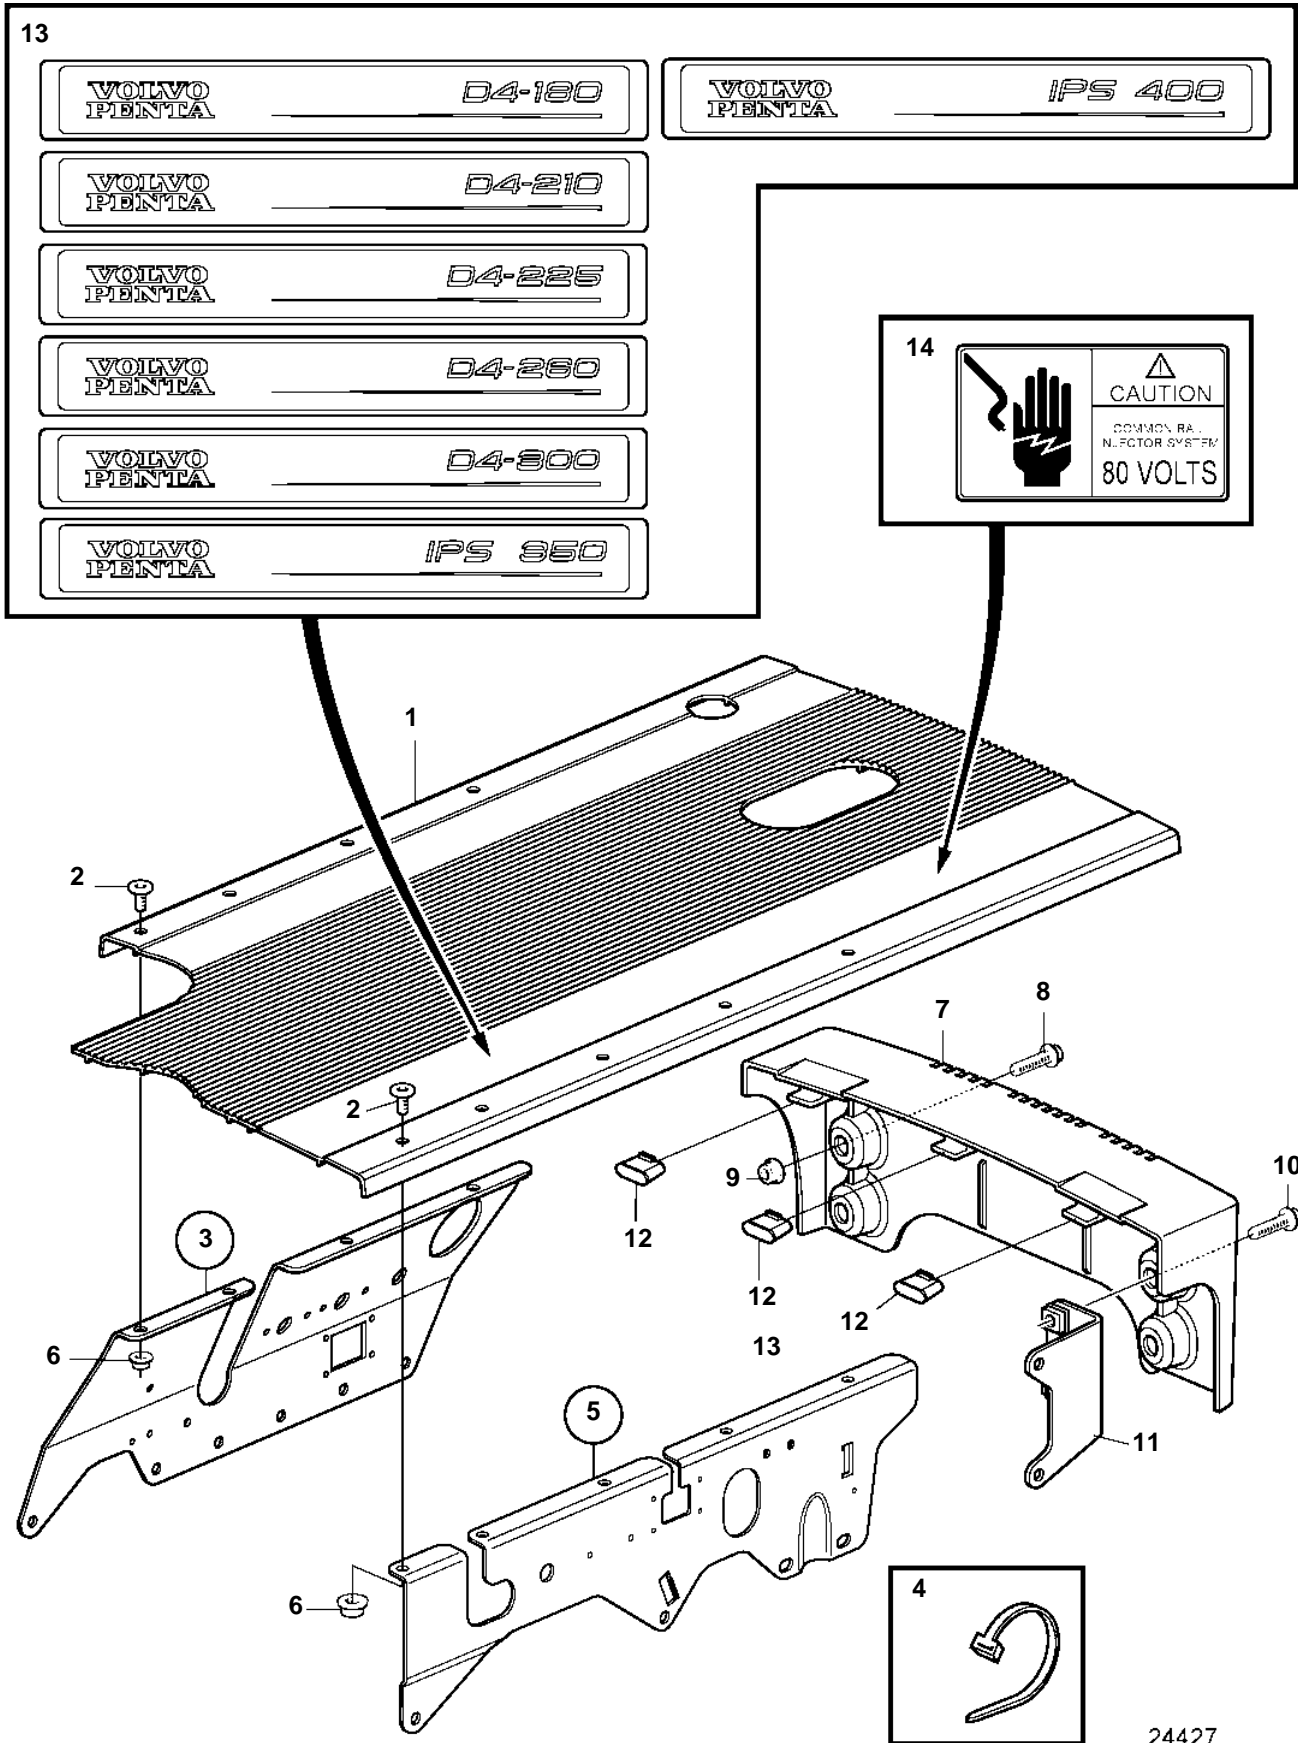

D4-180I-C, D4-180I-D, D4-225A-C, D4-225A-D, D4-225I-C, D4-225I-D, D4-260A-C, D4-260A-D, D4-260D-C, D4-260D-D, D4-260I-C, D4-260I-D, D4-300A-C, D4-300A-D, D4-300D-C, D4-300D-D, D4-300I-C, D4-300I-D

D4-180I-C, D4-180I-D, D4-225A-C, D4-225A-D, D4-225I-C, D4-225I-D, D4-260A-C, D4-260A-D, D4-260D-C, D4-260D-D, D4-260I-C, D4-260I-D, D4-300A-C, D4-300A-D, D4-300D-C, D4-300D-D, D4-300I-C, D4-300I-D

REF	PART NO.	QTY	DESCRIPTION	NOTES
1	889862	1	Protecting cover	
2	971319	9	6 point socket screw	
3	3841270	1	Side support	S.B
4	948211	2	· Cable tie	
5	3595014	1	Support	P
6		6	· Weld nut	
7	3588528	1	Protecting cover	(3584089)
8	946173	2	Flange screw	
9	945408	2	Flange nut	
10	946671	2	Flange screw	
11	3586068	1	Bracket	
12	3584091	3	Support	
13	3584215	1	Decal	D4-180
	3584161	1	Decal	D4-210
	3818691	1	Decal	D4-225
	3584216	1	Decal	D4-260
	3885340	1	Decal	D4-300
	3885110	1	Decal	IPS 350
	3817345	1	Decal	IPS 400
14	3807239	1	Decal	