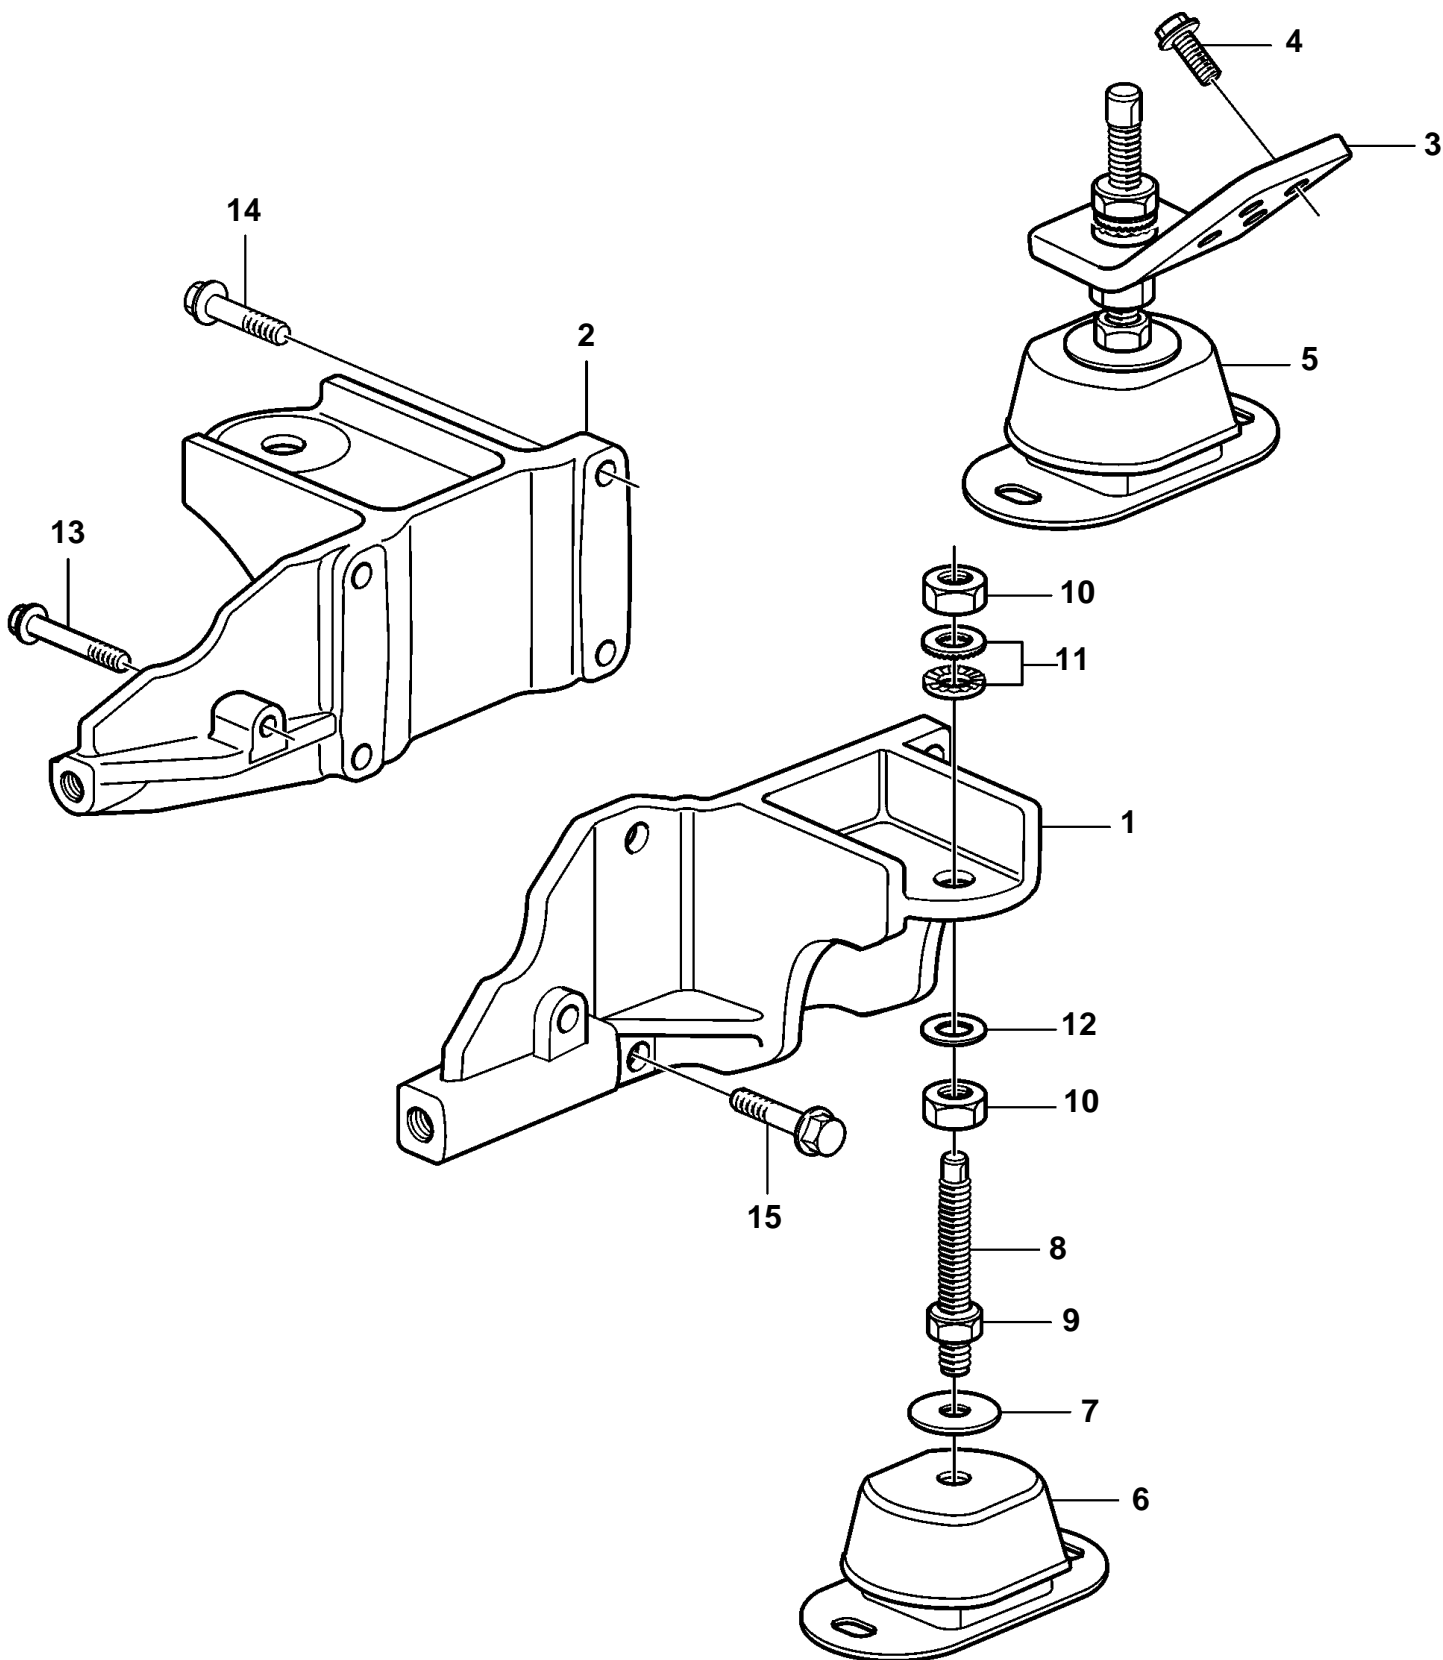

D4-180I-B, D4-210I-A, D4-210I-B, D4-225I-B, D4-260D-B, D4-260I-A, D4-260I-B

19847

D4-180I-B, D4-210I-A, D4-210I-B, D4-225I-B, D4-260D-B, D4-260I-A, D4-260I-B

REF	PART NO.	QTY	DESCRIPTION	NOTES
1	3583516	1	Engine bracket	
2	3807719	1	Engine bracket	S.B, Front (3583515)
3	3583620	2	Engine bracket	REAR
4	965192	8	Flange screw	L=40mm
5	3583730	2	Rubber cushion, rear	Inboard
	3581614	2	Rubber cushion, rear	V-DRIVE
	3584008	2	Rubber cushion, rear	Jackshaft
6	3584008	2	Rubber cushion, front	Inboard
	3826730	2	Rubber cushion, front	V-DRIVE
	3584009	2	Rubber cushion, front	IPS
	3583730	2	Rubber cushion, front	Jackshaft
7	3584007	4	Washer	
8	3828724	4	Adjusting screw	
9	955794	4	Hexagon nut	
10	955786	8	Hexagon nut	
11	847766	4	Lock washer	
12	120224	4	Washer	
13	965188	1	Flange screw	L=70mm
14	965192	8	Flange screw	L=40mm
15	965186	1	Flange screw	L=50mm