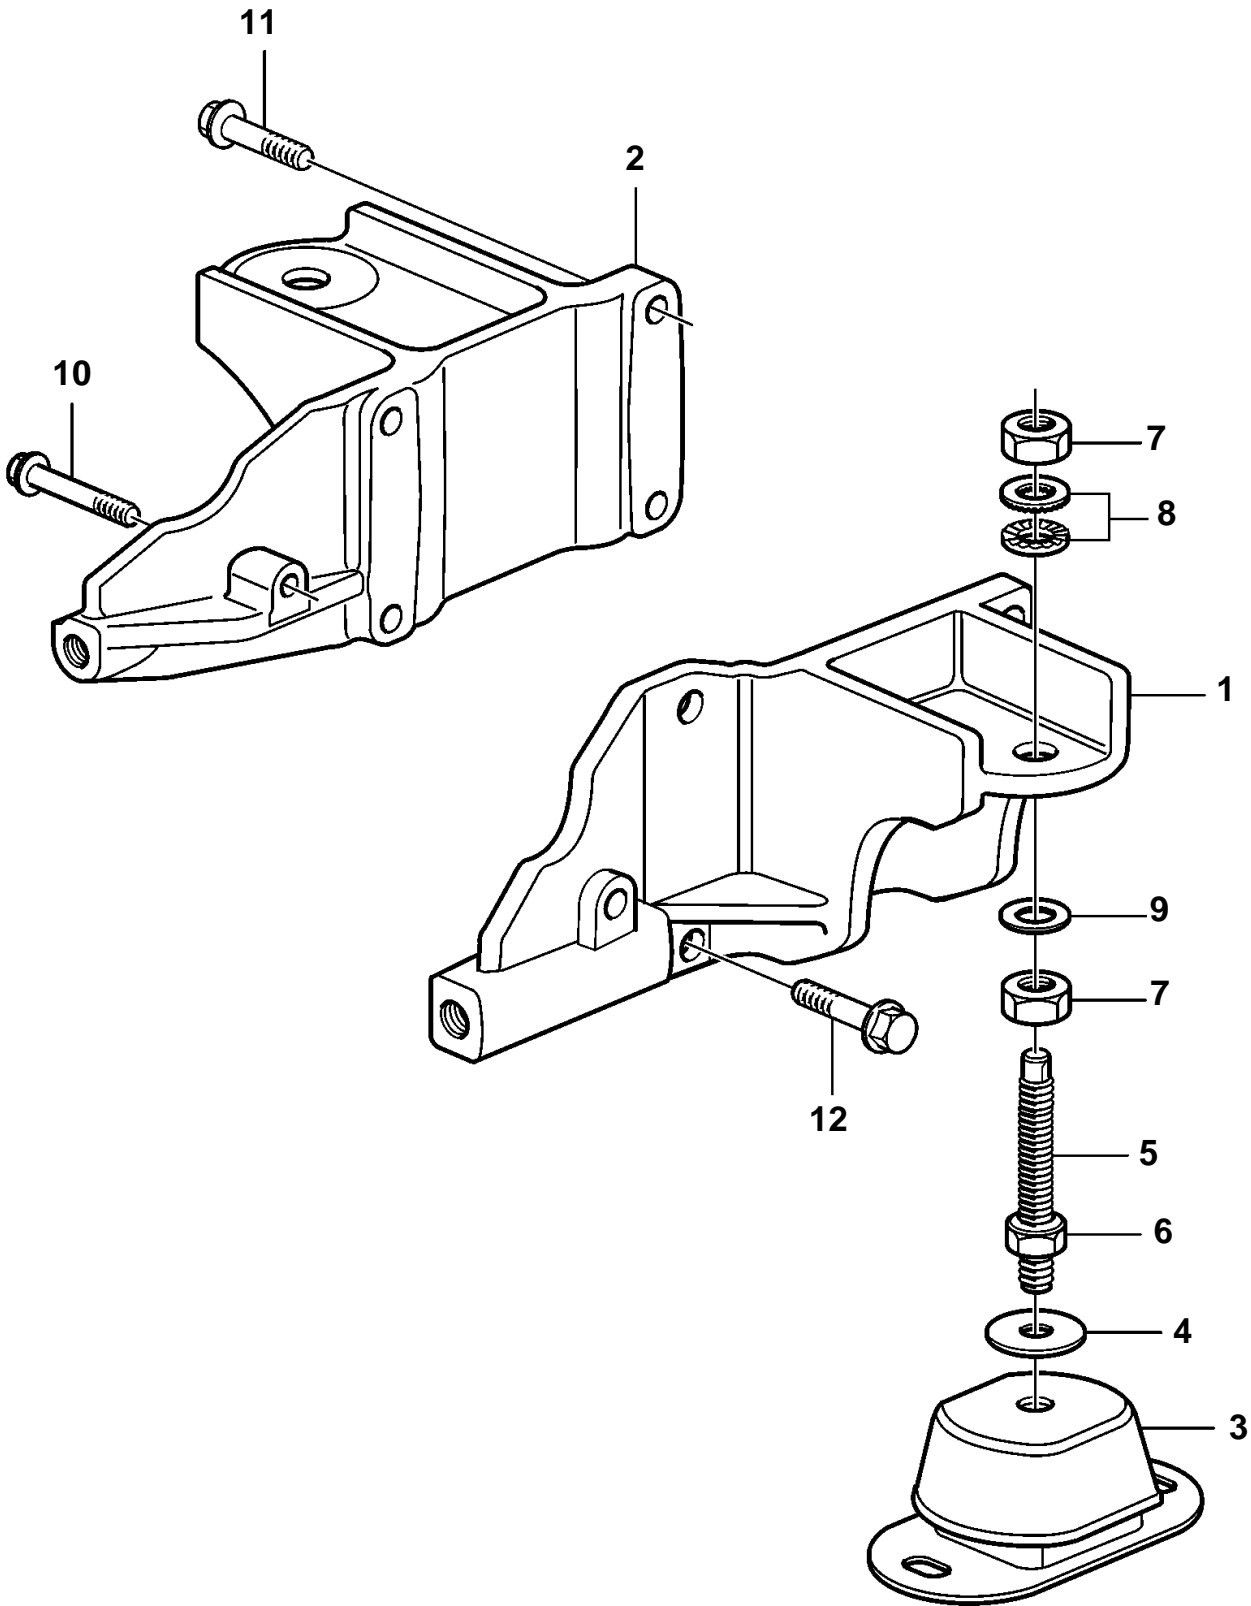

D4-210A-A, D4-210A-B, D4-225A-B, D4-260A-A, D4-260A-B, D4-260D-B

21135

D4-210A-A, D4-210A-B, D4-225A-B, D4-260A-A, D4-260A-B, D4-260D-B

REF	PART NO.	QTY	DESCRIPTION	NOTES
1	3583516	1	Engine bracket	
2	3807719	1	Engine bracket	S.B, Front
3	3586928	2	Rubber cushion, front	
4	3584007	2	Washer	
5	3828724	2	Adjusting screw	
6	955794	2	Hexagon nut	
7	955786	4	Hexagon nut	
8	847766	2	Lock washer	
9	120224	2	Washer	
10	965188	1	Flange screw	L=70mm
11	965183	8	Flange screw	L=90mm
12	965186	1	Flange screw	L=50mm