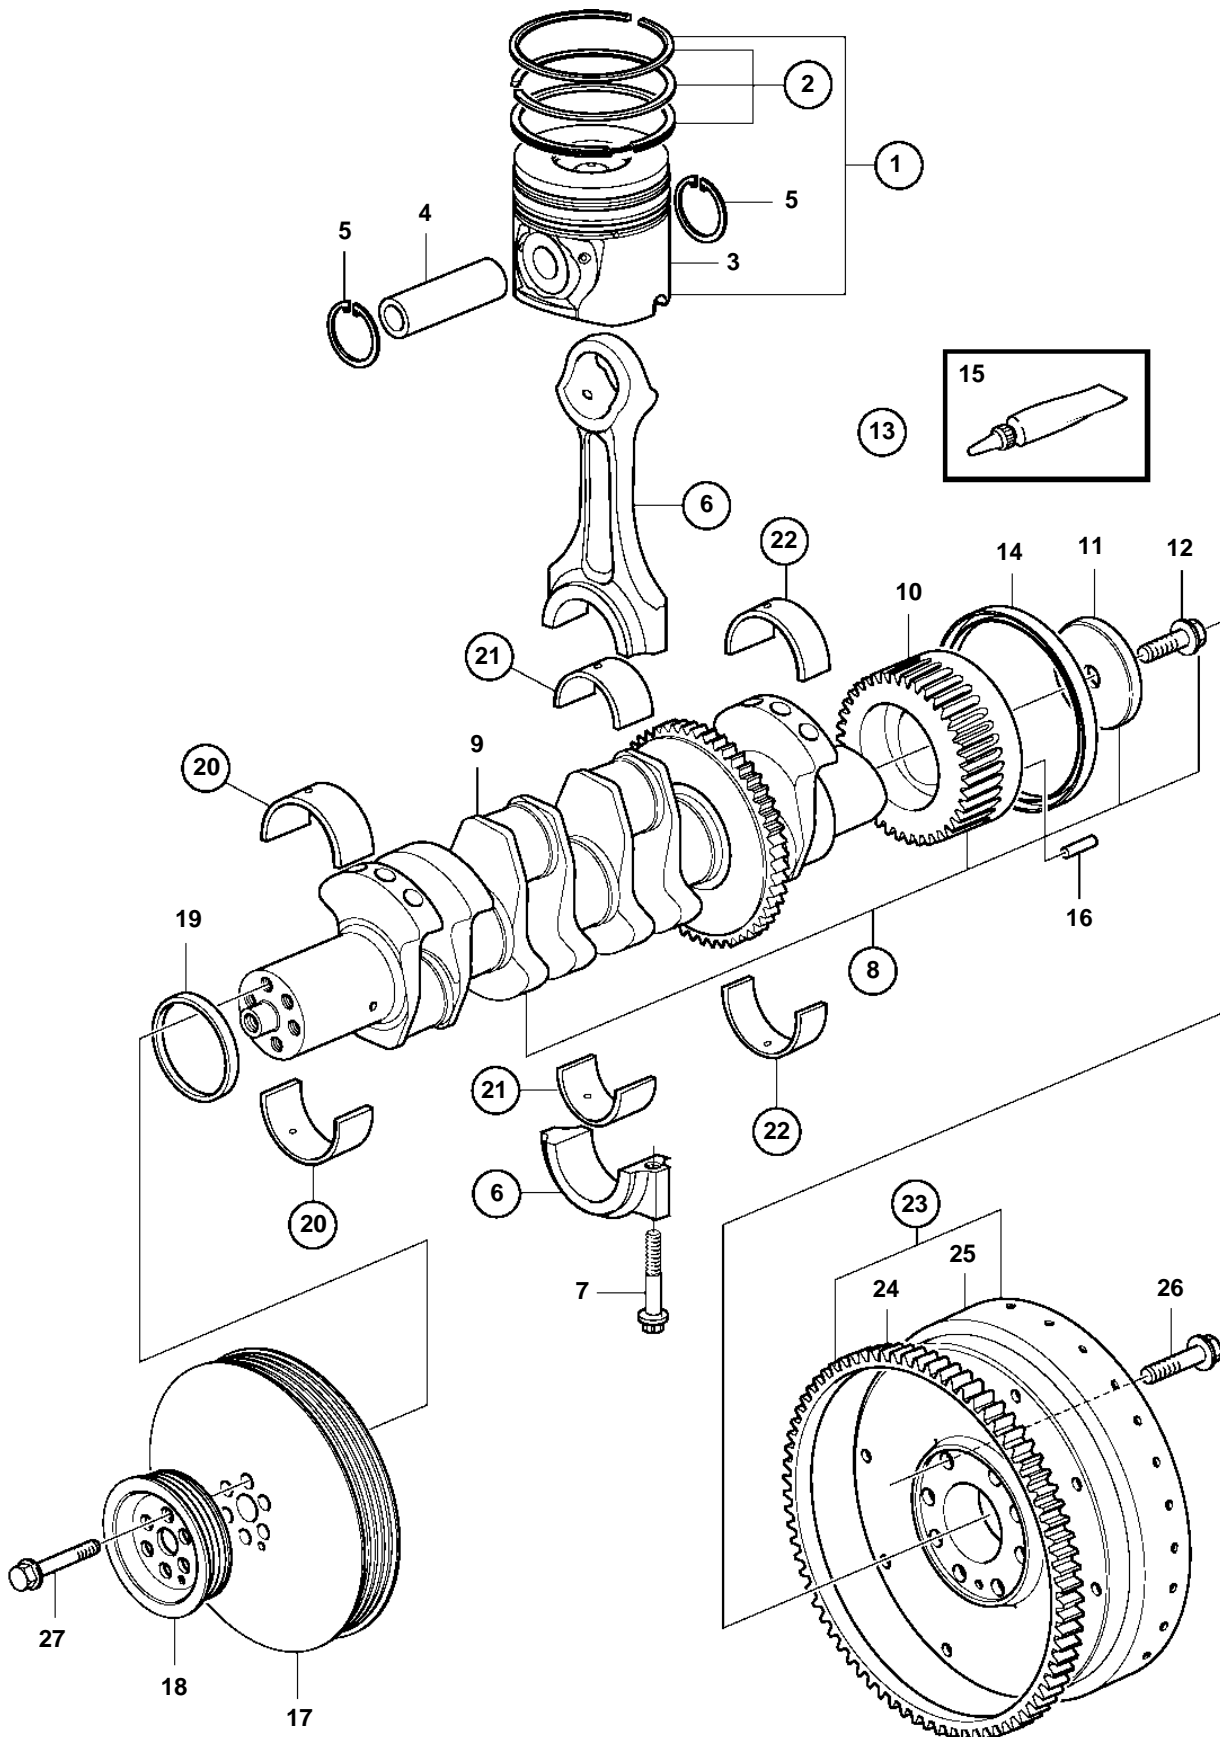

D4-300A-A, D4-300A-C, D4-300A-D, D4-300D-A, D4-300D-C, D4-300D-D, D4-300I-A, D4-300I-C, D4-300I-D

23146

D4-300A-A, D4-300A-C, D4-300A-D, D4-300D-A, D4-300D-C, D4-300D-D, D4-300I-A, D4-300I-C, D4-300I-D

REF	PART NO.	QTY	DESCRIPTION	NOTES
1	3593749	4	Piston kit	Std
2	3586857	1	· Piston ring kit	Std
3		1	· Piston	Std
4	3581912	1	· Piston pin	
5	982437	2	· Snap ring	
6	3842698	4	Connecting rod	
7	3581905	2	· Screw	
8		1	Crankshaft	
9	3818267	1	· Spare parts kit	
10	3583264	1	· Gear	
11	3582741	1	· Washer	
12	465825	1	· Screw	
13	3586960	1	Sealing ring kit	
14		1	· Sealing ring	
15	1161687	1	· Grease	(1161447)
16	950566	1	Pin	
17	3582686	1	Vibration damper	
18	3582687	1	Pulley	
19	3582748	1	Sealing ring	
20	3586871	4	Main bearing kit	Std
	3586873	4	Main bearing kit	O.S=0,25mm
	3586875	4	Main bearing kit	O.S=0,50mm
	3586876	4	Main bearing kit	O.S=0,75mm
21	3885323	4	Bearing shell kit	Std, (3586883)
	3586886	4	Bearing shell kit	O.S=0,25mm
	3586888	4	Bearing shell kit	O.S=0,50mm
	3586889	4	Bearing shell kit	O.S=0,75mm
22	3586877	1	Main bearing kit	Std
	3586879	1	Main bearing kit	O.S=0,25mm
	3586880	1	Main bearing kit	O.S=0,50mm
	3586881	1	Main bearing kit	O.S=0,75mm
23	3581913	1	Flywheel	
24	829462	1	· Ring gear	
25		1	· Flywheel	
26	465825	8	Screw	
27	465825	6	Screw	