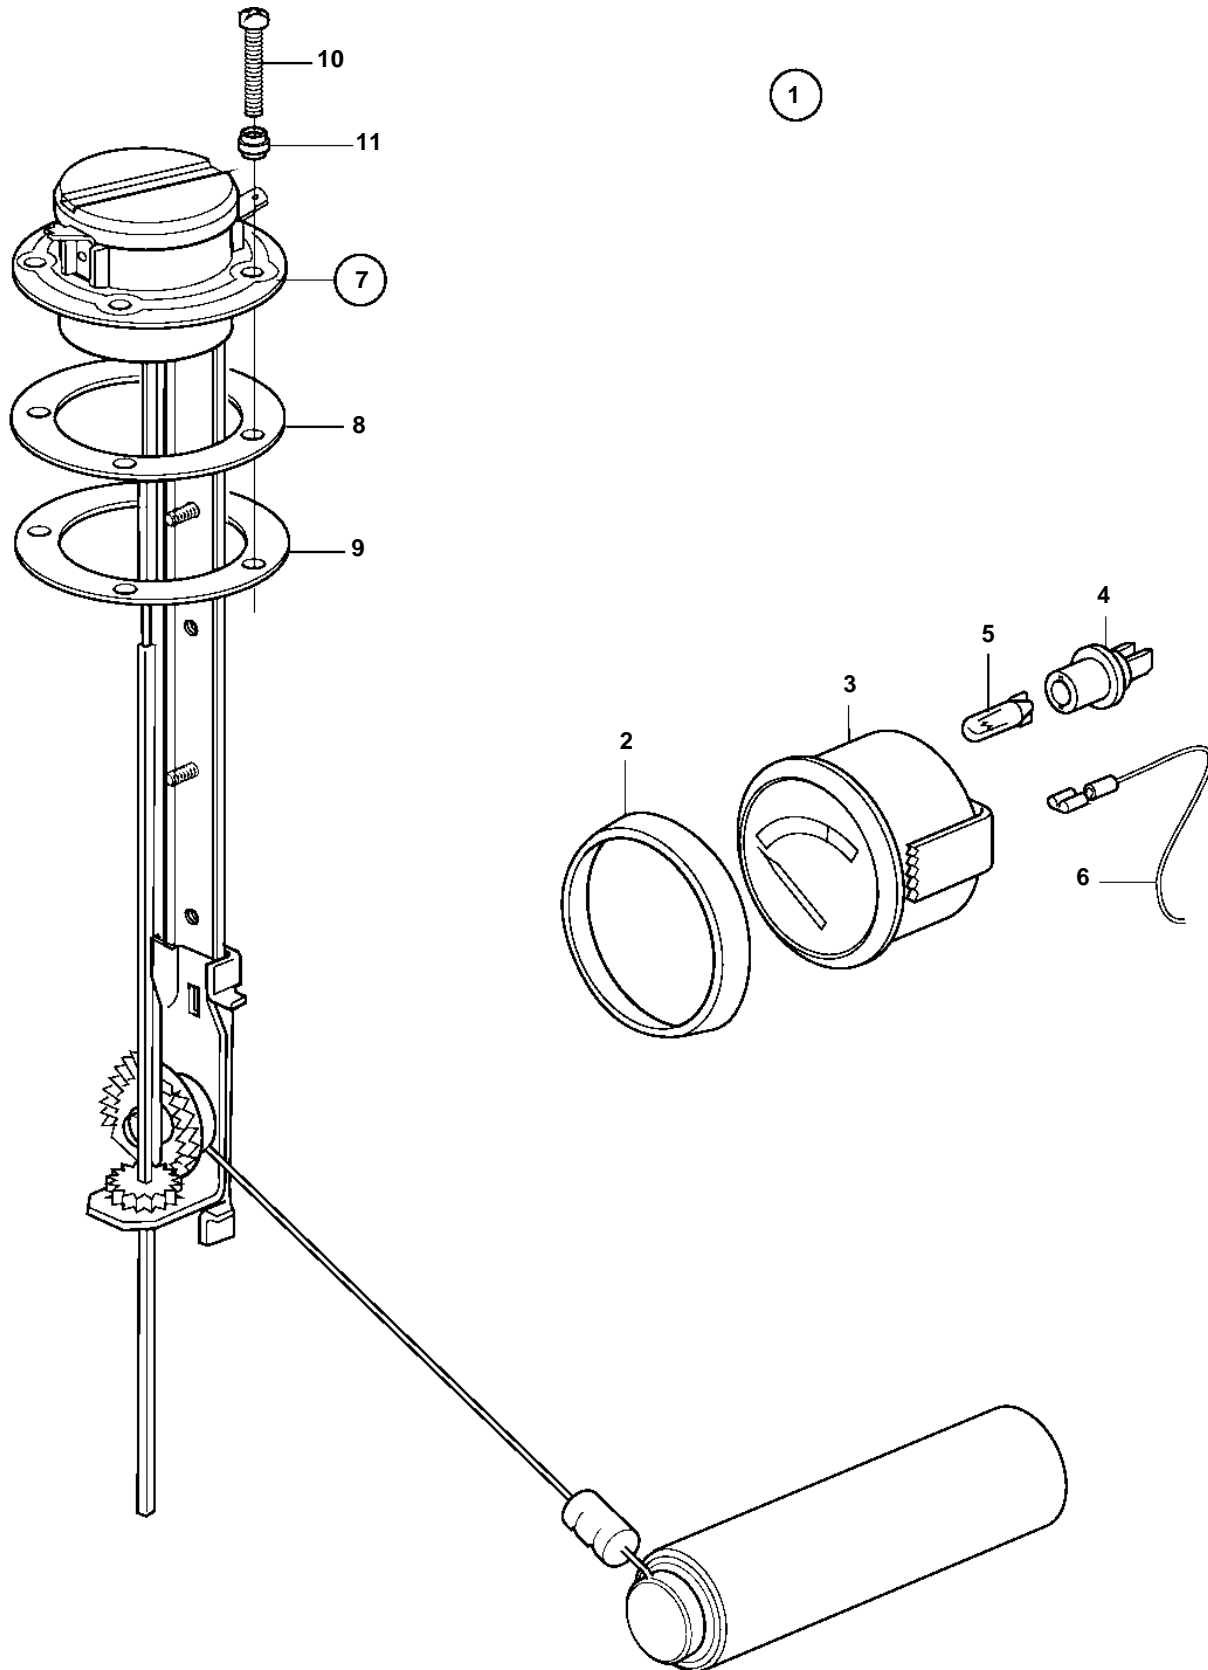

D4-180I-B, D4-180I-C, D4-180I-D, D4-210A-A, D4-210A-B, D4-210I-A, D4-210I-B, D4-225A-B, D4-225A-C, D4-225A-D, D4-225I-B, D4-225I-C, D4-225I-D, D4-260A-A, D4-260A-B, D4-260A-C, D4-260A-D, D4-260D-B, D4-260D-C, D4-260D-D, D4-260I-A, D4-260I-B, D4-260I-C, D4-260I-D, D4-300A-A, D4-300A-C, D4-300A-D, D4-300D-A, D4-300D-C, D4-300D-D, D4-300I-A, D4-300I-C, D4-300I-D

REF	PART NO.	QTY	DESCRIPTION	SEE SEC.	NOTES
1	873808	1	Fuel gauge		(858879)
2	858643	1	· Front ring		
3	863940	1	· Fuel gauge		
	873207	1	· · Brace kit		
		2	· · · Nut		not sold separately
		2	· · Spacer		not sold separately
4	863945	1	· · Lamp socket		Use white bulb 19923 and socket 808175 for earlier gauges.
5	863946	1	· · Bulb		Use white bulb 19923 and socket 808175 for earlier gauges., 12V, 1, 2W RED
6		X	· Wiring harness	1963	
7	873772	1	· Tank sensor		(837999)
8	89865	1	· · Gasket		
9	834480	1	· · Flange		
10	969407	4	· · 6 point socket screw		(956078)
	969409	1	· · 6 point socket screw		
11	834481	5	· · Gasket		