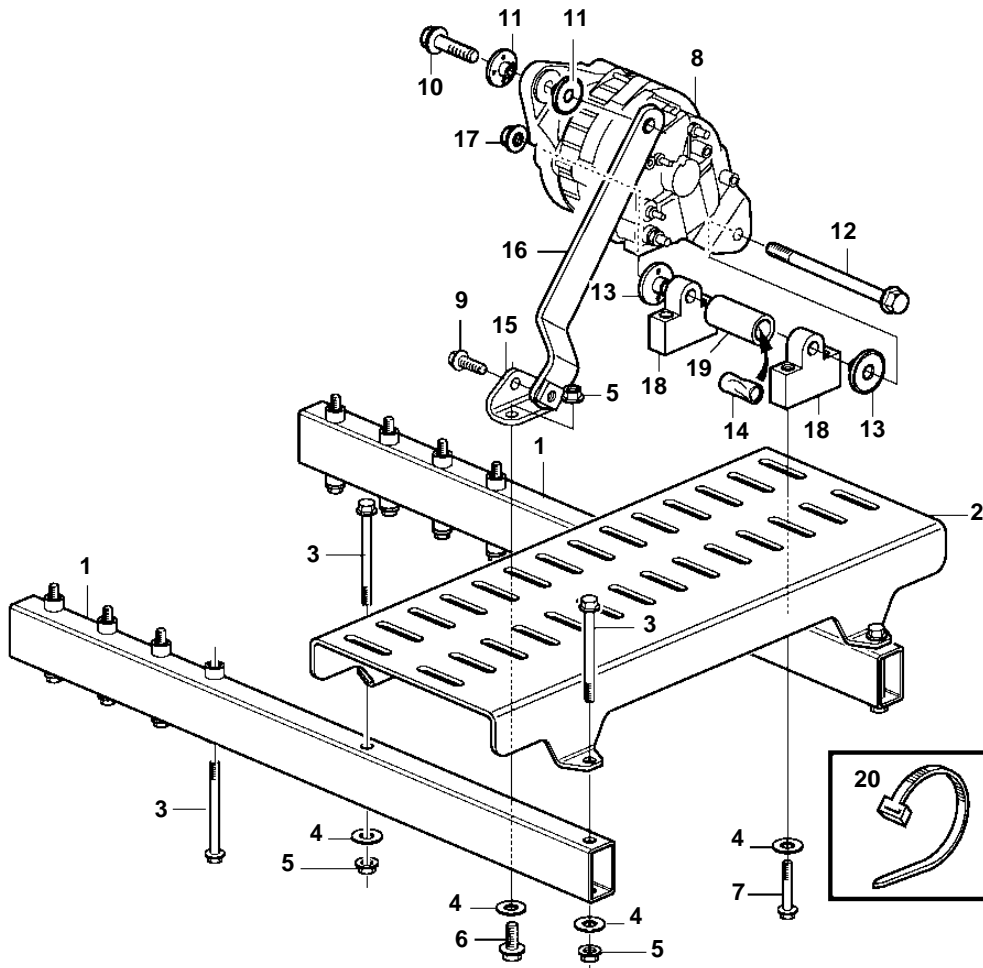

D4-180I-B, D4-210A-A, D4-210A-B, D4-210I-A, D4-210I-B, D4-225A-B, D4-225I-B, D4-260A-A, D4-260A-B, D4-260D-B, D4-260I-A, D4-260I-B

D4-180I-B, D4-210A-A, D4-210A-B, D4-210I-A, D4-210I-B, D4-225A-B, D4-225I-B, D4-260A-A, D4-260A-B, D4-260D-B, D4-260I-A, D4-260I-B

REF	PART NO.	QTY	DESCRIPTION	NOTES
1	3885266	2	Bracket	
2	3807984	1	Bracket	
3	965182	12	Flange screw	
4	948880	10	Washer	
5	948645	6	Flange lock nut	
6	945444	2	Flange screw	
7	947760	4	Flange screw	
8	3803911	1	Alternator, exch	14V, 115A
	3803912	1	Alternator, exch	28V, 80A
9	946441	1	Flange screw	
10	946470	1	Flange screw	
11	3589369	2	Insulating bushing	D=8mm
12	978447	1	Flange screw	
13	3589388	2	Insulating bushing	D=12mm
14		1	Hose	
15	3885739	1	Bracket	
16	3584076	1	Bracket	
	3588184	1	Bracket	260A-A
17	971095	1	Flange nut	
18	3885686	2	Support	
19	978429	1	Spacer sleeve	
20	948616	4	Cable tie	
21	873112	1	Position sensor	
22		2	Screw	
23	21194576	1	Wiring harness	(3884119)
24	948211	4	Cable tie	
25	952632	1	Clamp	
26	948663	1	Flange screw	