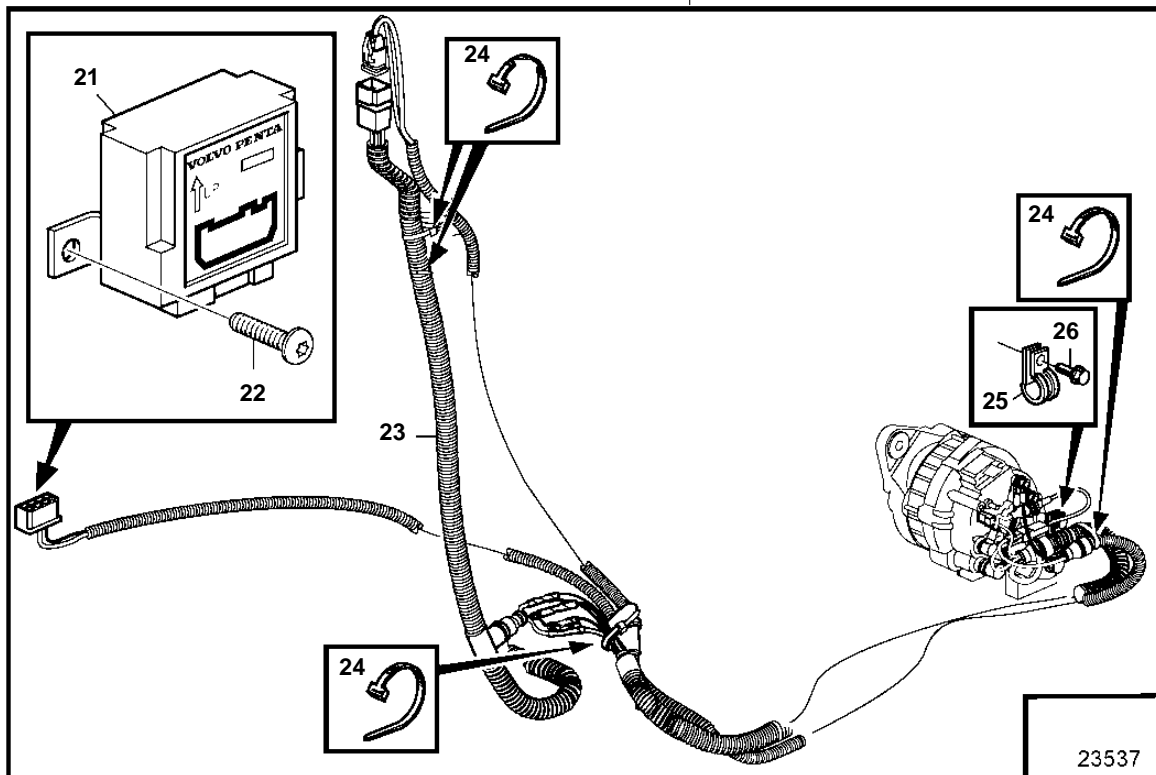

D4-180I-B, D4-210A-A, D4-210A-B, D4-210I-A, D4-210I-B, D4-225A-B, D4-225I-B, D4-260A-A, D4-260A-B, D4-260D-B, D4-260I-A, D4-260I-B

D4-180I-B, D4-210A-A, D4-210A-B, D4-210I-A, D4-210I-B, D4-225A-B, D4-225I-B, D4-260A-A, D4-260A-B, D4-260D-B, D4-260I-A, D4-260I-B

REF	PART NO.	QTY	DESCRIPTION	NOTES
1	3885266	2	Bracket	
2	3807984	1	Bracket	
3	965182	12	Flange screw	
4	948880	10	Washer	
5	948645	6	Flange lock nut	
6	945444	2	Flange screw	
7	947760	4	Flange screw	
8	3803911	1	Alternator, exch	14V, 115A
	3803912	1	Alternator, exch	28V, 80A
9	946441	1	Flange screw	
10	946470	1	Flange screw	
11	3589369	2	Insulating bushing	D=8mm
12	978447	1	Flange screw	
13	3589388	2	Insulating bushing	D=12mm
14		1	Hose	
15	3885739	1	Bracket	
16	3584076	1	Bracket	
	3588184	1	Bracket	260A-A
17	971095	1	Flange nut	
18	3885686	2	Support	
19	978429	1	Spacer sleeve	
20	948616	4	Cable tie	
21	873112	1	Position sensor	
22		2	Screw	
23	21194576	1	Wiring harness	(3884119)
24	948211	4	Cable tie	
25	952632	1	Clamp	
26	948663	1	Flange screw	