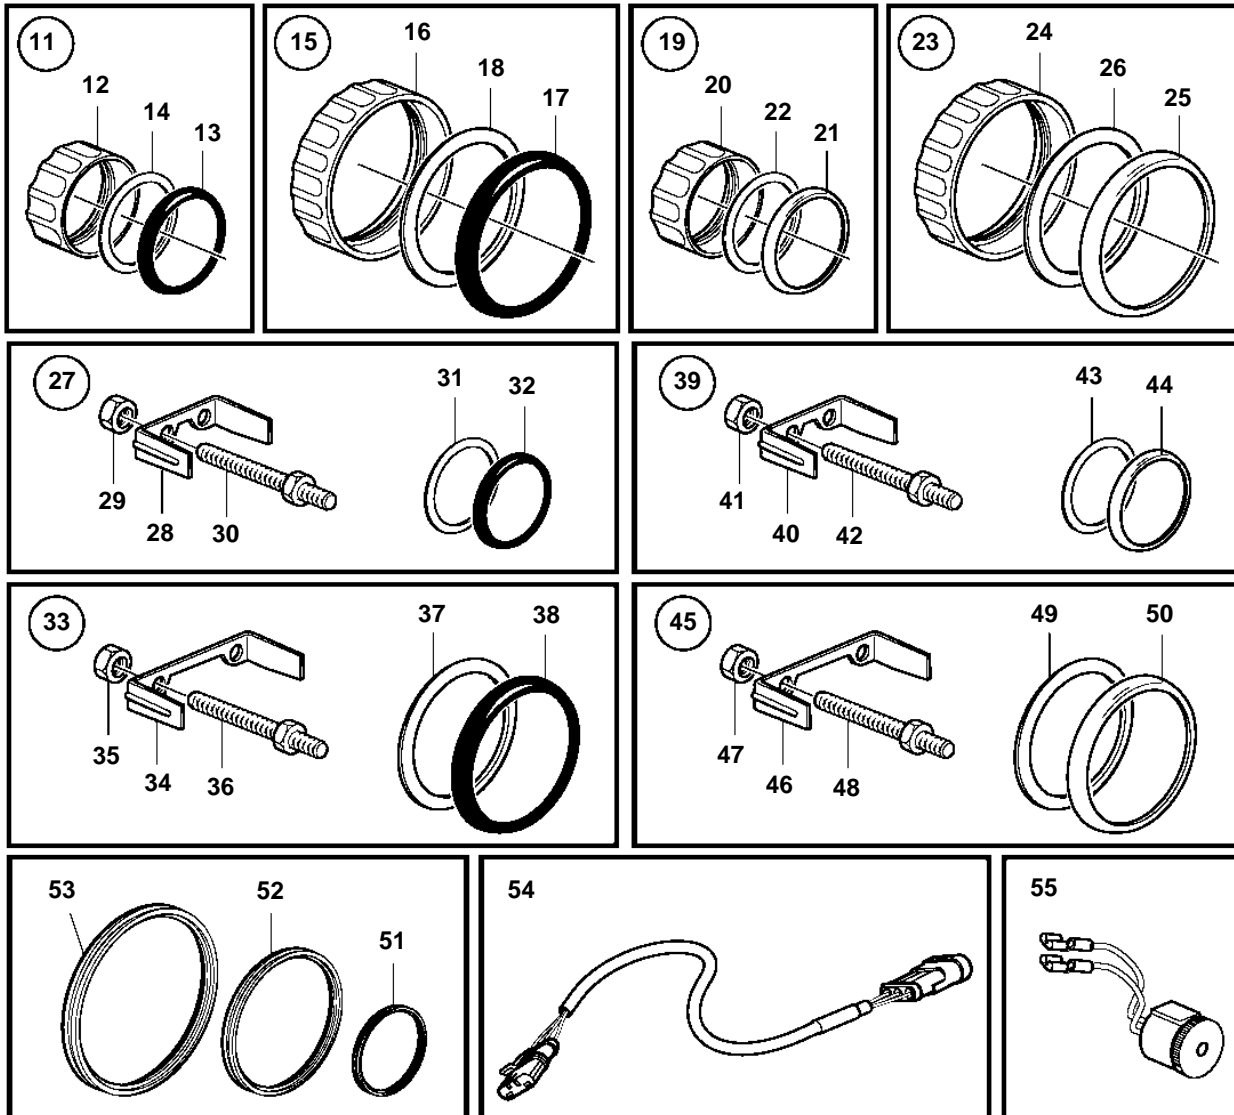

D4-210A-A, D4-210I-A, D4-260A-A, D4-260I-A

23760

D4-210A-A, D4-210I-A, D4-260A-A, D4-260I-A

REF	PART NO.	QTY	DESCRIPTION	SEE SEC.	NOTES
1	881646	1	Tachometer		Engine speed/hours, Black D=85mm
	881652	1	Tachometer		Engine speed/hours, WHITE D=85mm
2	874908	1	Oil pressure gauge		BLACK 0-7 bar
	874919	1	Oil pressure gauge		Black 0-100 psi
	874923	1	Oil pressure gauge		WHITE 0-7 bar
	874932	1	Oil pressure gauge		WHITE 0-100 psi
3	3812881	1	Instrument		Black analog (874948)
	3812911	1	Instrument		White analog (874949)
4	881648	1	Trimmer		Black digital
	881654	1	Trimmer		White digital
5	874904	1	Thermometer, coolant water		Black 0-120°C
	874921	1	Thermometer, coolant water		White 0-120°C
	874918	1	Thermometer, coolant water		Black 40-250 °F
	874931	1	Thermometer, coolant water		White 40-250 °F
	881857	1	Thermometer, oil		BLACK 40-300 °F
	881858	1	Thermometer, oil		WHITE 40-300 °F
6	881649	1	Voltmeter		12V, Black
	881658	1	Voltmeter		12V, White
	874913	1	Voltmeter		24V, BLACK
	874925	1	Voltmeter		24V, WHITE
7	874915	1	Instrument, alarm		Black D=52mm
	874927	1	Instrument, alarm		White D=52mm
8	874914	1	Fuel gauge		Black D=52mm
	874926	1	Fuel gauge		White D=52mm
9	874910	1	Turbo pressure gauge		Black 0-3 bar
	874920	1	Turbo pressure gauge		BLACK 0-45 PSI
	874924	1	Turbo pressure gauge		WHITE 0-3 bar
	874933	1	Turbo pressure gauge		WHITE 0-45 PSI
10	3885214	1	Instrument		Four in one gauge (oil pressure, coolant temp, fuel level, volt meter)
			• Bulletin P-36-9-3	P-36-9-3-EN	New products in the EVC family
10	3885215	1	Instrument		Four in one gauge (trim analog, coolant temp, fuel level, volt meter)
			• Bulletin P-36-9-3	P-36-9-3-EN	New products in the EVC family
11	874709	1	Mounting kit		Black D=52mm
12	874450	1	• Attaching ring		
13	874448	1	• Ring		
14	874707	1	• Gasket		
15	874708	1	Mounting kit		Black D=85mm
16	874449	1	• Attaching ring		
17	874447	1	• Ring		
18	874706	1	• Gasket		
19	874733	1	Mounting kit		Chrome D=52mm
20	874450	1	• Attaching ring		
21	874731	1	• Ring		
22	874707	1	• Gasket		
23	874732	1	Mounting kit		Chrome D=85mm
24	874449	1	• Attaching ring		
25	874730	1	• Ring		
26	874706	1	• Gasket		
27	881611	1	Brace kit		Black D=52mm
28	881607	1	• Brace		
29	881610	2	• Nut		
30	881609	2	• Stud		
31	874707	1	• Gasket		
32	874448	1	• Ring		
33	881612	1	Brace kit		Black D=85mm
34	881608	1	• Brace		
35	881610	2	• Nut		
36	881609	2	• Stud		
37	874706	1	• Gasket		