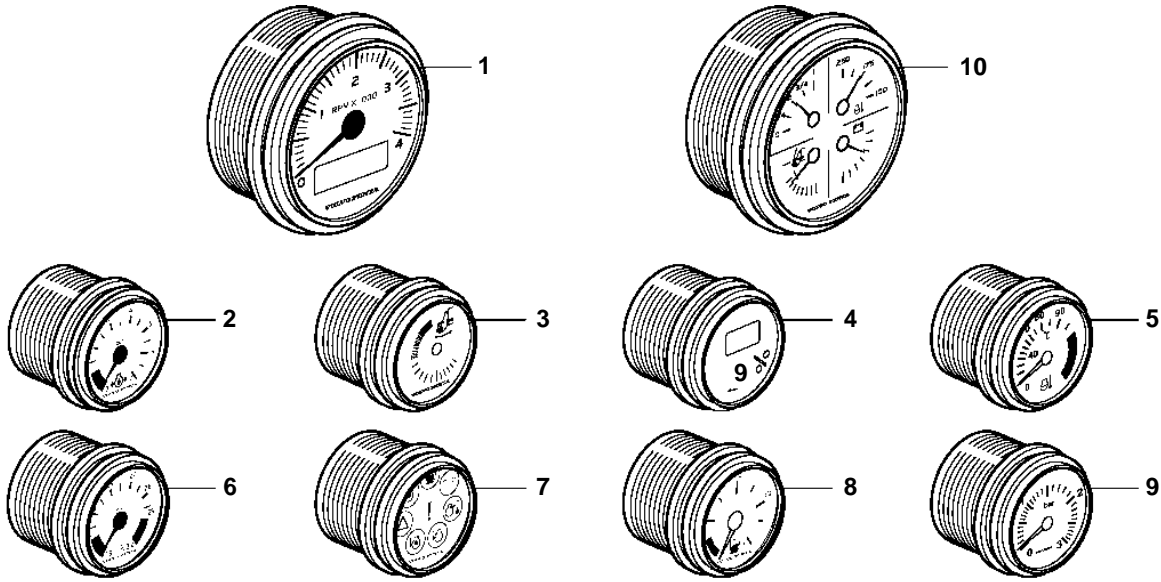

D4-210A-A, D4-210I-A, D4-260A-A, D4-260I-A

23760

D4-210A-A, D4-210I-A, D4-260A-A, D4-260I-A

REF	PART NO.	QTY	DESCRIPTION	SEE SEC.	NOTES
1	881646	1	Tachometer		Engine speed/hours, Black D=85mm
	881652	1	Tachometer		Engine speed/hours, WHITE D=85mm
2	874908	1	Oil pressure gauge		BLACK 0-7 bar
	874919	1	Oil pressure gauge		Black 0-100 psi
	874923	1	Oil pressure gauge		WHITE 0-7 bar
	874932	1	Oil pressure gauge		WHITE 0-100 psi
3	3812881	1	Instrument		Black analog (874948)
	3812911	1	Instrument		White analog (874949)
4	881648	1	Trimmer		Black digital
	881654	1	Trimmer		White digital
5	874904	1	Thermometer, coolant water		Black 0-120°C
	874921	1	Thermometer, coolant water		White 0-120°C
	874918	1	Thermometer, coolant water		Black 40-250 °F
	874931	1	Thermometer, coolant water		White 40-250 °F
	881857	1	Thermometer, oil		BLACK 40-300 °F
	881858	1	Thermometer, oil		WHITE 40-300 °F
6	881649	1	Voltmeter		12V, Black
	881658	1	Voltmeter		12V, White
	874913	1	Voltmeter		24V, BLACK
	874925	1	Voltmeter		24V, WHITE
7	874915	1	Instrument, alarm		Black D=52mm
	874927	1	Instrument, alarm		White D=52mm
8	874914	1	Fuel gauge		Black D=52mm
	874926	1	Fuel gauge		White D=52mm
9	874910	1	Turbo pressure gauge		Black 0-3 bar
	874920	1	Turbo pressure gauge		BLACK 0-45 PSI
	874924	1	Turbo pressure gauge		WHITE 0-3 bar
	874933	1	Turbo pressure gauge		WHITE 0-45 PSI
10	3885214	1	Instrument		Four in one gauge (oil pressure, coolant temp, fuel level, volt meter)
			• Bulletin P-36-9-3	P-36-9-3-EN	New products in the EVC family
10	3885215	1	Instrument		Four in one gauge (trim analog, coolant temp, fuel level, volt meter)
			• Bulletin P-36-9-3	P-36-9-3-EN	New products in the EVC family
11	874709	1	Mounting kit		Black D=52mm
12	874450	1	• Attaching ring		
13	874448	1	• Ring		
14	874707	1	• Gasket		
15	874708	1	Mounting kit		Black D=85mm
16	874449	1	• Attaching ring		
17	874447	1	• Ring		
18	874706	1	• Gasket		
19	874733	1	Mounting kit		Chrome D=52mm
20	874450	1	• Attaching ring		
21	874731	1	• Ring		
22	874707	1	• Gasket		
23	874732	1	Mounting kit		Chrome D=85mm
24	874449	1	• Attaching ring		
25	874730	1	• Ring		
26	874706	1	• Gasket		
27	881611	1	Brace kit		Black D=52mm
28	881607	1	• Brace		
29	881610	2	• Nut		
30	881609	2	• Stud		
31	874707	1	• Gasket		
32	874448	1	• Ring		
33	881612	1	Brace kit		Black D=85mm
34	881608	1	• Brace		
35	881610	2	• Nut		
36	881609	2	• Stud		
37	874706	1	• Gasket		