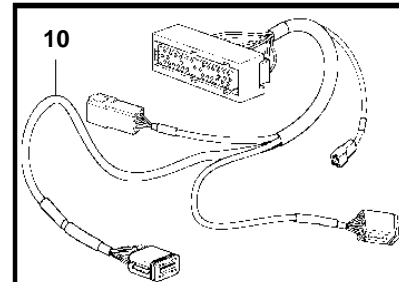

D4-180I-B, D4-210A-A, D4-210A-B, D4-210I-A, D4-210I-B, D4-225A-B, D4-225I-B, D4-260A-A, D4-260A-B, D4-260I-A, D4-260I-B

24793

D4-180I-B, D4-210A-A, D4-210A-B, D4-210I-A, D4-210I-B, D4-225A-B, D4-225I-B, D4-260A-A, D4-260A-B, D4-260I-A, D4-260I-B

REF	PART NO.	QTY	DESCRIPTION	SEE SEC.	NOTES
1	3840958	1	Display		(3588849)
2	830928	4	Stud		
3	830930	4	Nut		
4	3588207	1	Cable kit, display		
5	881786	1	Cable kit		
6	977184	1	Housing		
7	873765	1	Relay		12V
	20374662	1	Relay		24V
8	3889410	1	Extension cable\verl		L=1.5m, (874752)
	874779	1	Extension cable\verl		L=3.0m
	874780	1	Extension cable\verl		L=5.0m
	874781	1	Extension cable\verl		L=7.0m
	874782	1	Extension cable\verl		L=9.0m
	874783	1	Extension cable\verl		L=11.0m
9	874789	1	Cable kit		PCU-HCU, 6 pole., L=5.0m
	889550	1	Cable		PCU-HCU, 6 pole., L=7.0m
	889551	1	Cable		PCU-HCU, 6 pole., L=9.0m
	889552	1	Cable		PCU-HCU, 6 pole., L=11.0m
	888013	1	Cable		PCU-HCU, 6 pole., L=13.0m
	888243	1	Extension cable\verl		Extension cables. Multilink, 6-pin., L=3.0m
	888244	1	Extension cable\verl		Extension cables. Multilink, 6-pin., L=5.0m
	888245	1	Extension cable\verl		Extension cables. Multilink, 6-pin., L=7.0m
	888246	1	Extension cable\verl		Extension cables. Multilink, 6-pin., L=9.0m
	888247	1	Extension cable\verl		Extension cables. Multilink, 6-pin., L=11.0m
10	21122603	1	Cable		Inboard, Engine-PCU cable., L=3.0m
	21122605	1	Cable		Inboard, Engine-PCU cable., L=5.0m (874818)
11	3808576	1	Wiring harness		AQ, Engine-PCU cable., L=3.0m
	3808577	1	Wiring harness		AQ, Engine-PCU cable., L=5.0m
12	874676	1	Cable kit		EVC control lever cable, 6-pole., L=1.5m
13	3588972	1	Cable kit		T-connector bus cable, 6-pole., L=0.5m
14	3587070	1	Starter switch, set		Kit with 2 key switch with identical key.
15	3587071	1	Starter switch		
16	859955	1	· Plastic nut		
17	859953	1	· Key		State key code when ordering.
			· Bulletin 49-30	49-30-EN	Key P/N 859953
18	888004	1	Cable, starter switch		
19	3840320	X	Control unit, not programmed		HCU. Software ordered separately or downloaded with VODIA.
	3586261	X	Software		Warehouse programming. This p/n can not be ordered, but will be used for invoicing.
	3586259	X	Software		Vodia-programming. This p/n can not be ordered, but will be used for invoicing.
20	3840321	X	Control unit, not programmed		PCU. Software ordered separately or downloaded with VODIA.
	3586267	X	Software		Warehouse programming. This p/n can not be ordered, but will be used for invoicing.
	3586266	X	Software		Vodia-programming. This p/n can not be ordered, but will be used for invoicing.
21	3588208	1	Cable kit, synchronizing		Synchronizing cabel for twin installation. 6 pole.
22	874807	1	Cable kit, fuel, water, rudder		
23	3808852	1	Cable kit, instruments, panels		AUX cable
24	3587054	1	Kit		
25	3587055	1	Kit