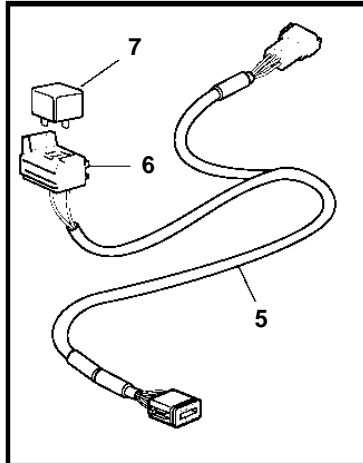

D4-180I-B, D4-210A-A, D4-210A-B, D4-210I-A, D4-210I-B, D4-225A-B, D4-225I-B, D4-260A-A, D4-260A-B, D4-260I-A, D4-260I-B

24793

D4-180I-B, D4-210A-A, D4-210A-B, D4-210I-A, D4-210I-B, D4-225A-B, D4-225I-B, D4-260A-A, D4-260A-B, D4-260I-A, D4-260I-B

REF	PART NO.	QTY	DESCRIPTION	SEE SEC.	NOTES
1	3840958	1	Display		(3588849)
2	830928	4	Stud		
3	830930	4	Nut		
4	3588207	1	Cable kit, display		
5	881786	1	Cable kit		
6	977184	1	Housing		
7	873765	1	Relay		12V
	20374662	1	Relay		24V
8	3889410	1	Extension cable\verl		L=1.5m, (874752)
	874779	1	Extension cable\verl		L=3.0m
	874780	1	Extension cable\verl		L=5.0m
	874781	1	Extension cable\verl		L=7.0m
	874782	1	Extension cable\verl		L=9.0m
	874783	1	Extension cable\verl		L=11.0m
9	874789	1	Cable kit		PCU-HCU, 6 pole., L=5.0m
	889550	1	Cable		PCU-HCU, 6 pole., L=7.0m
	889551	1	Cable		PCU-HCU, 6 pole., L=9.0m
	889552	1	Cable		PCU-HCU, 6 pole., L=11.0m
	888013	1	Cable		PCU-HCU, 6 pole., L=13.0m
	888243	1	Extension cable\verl		Extension cables. Multilink, 6-pin., L=3.0m
	888244	1	Extension cable\verl		Extension cables. Multilink, 6-pin., L=5.0m
	888245	1	Extension cable\verl		Extension cables. Multilink, 6-pin., L=7.0m
	888246	1	Extension cable\verl		Extension cables. Multilink, 6-pin., L=9.0m
	888247	1	Extension cable\verl		Extension cables. Multilink, 6-pin., L=11.0m
10	21122603	1	Cable		Inboard, Engine-PCU cable., L=3.0m
	21122605	1	Cable		Inboard, Engine-PCU cable., L=5.0m (874818)
11	3808576	1	Wiring harness		AQ, Engine-PCU cable., L=3.0m
	3808577	1	Wiring harness		AQ, Engine-PCU cable., L=5.0m
12	874676	1	Cable kit		EVC control lever cable, 6-pole., L=1.5m
13	3588972	1	Cable kit		T-connector bus cable, 6-pole., L=0.5m
14	3587070	1	Starter switch, set		Kit with 2 key switch with identical key.
15	3587071	1	Starter switch		
16	859955	1	· Plastic nut		
17	859953	1	· Key		State key code when ordering.
			· Bulletin 49-30	49-30-EN	Key P/N 859953
18	888004	1	Cable, starter switch		
19	3840320	X	Control unit, not programmed		HCU. Software ordered separately or downloaded with VODIA.
	3586261	X	Software		Warehouse programming. This p/n can not be ordered, but will be used for invoicing.
	3586259	X	Software		Vodia-programming. This p/n can not be ordered, but will be used for invoicing.
20	3840321	X	Control unit, not programmed		PCU. Software ordered separately or downloaded with VODIA.
	3586267	X	Software		Warehouse programming. This p/n can not be ordered, but will be used for invoicing.
	3586266	X	Software		Vodia-programming. This p/n can not be ordered, but will be used for invoicing.
21	3588208	1	Cable kit, synchronizing		Synchronizing cabel for twin installation. 6 pole.
22	874807	1	Cable kit, fuel, water, rudder		
23	3808852	1	Cable kit, instruments, panels		AUX cable
24	3587054	1	Kit		
25	3587055	1	Kit