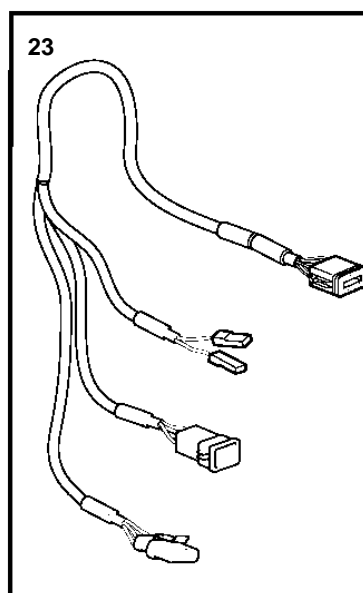

D4-180I-B, D4-210A-A, D4-210A-B, D4-210I-A, D4-210I-B, D4-225A-B, D4-225I-B, D4-260A-A, D4-260A-B, D4-260I-A, D4-260I-B

24793

D4-180I-B, D4-210A-A, D4-210A-B, D4-210I-A, D4-210I-B, D4-225A-B, D4-225I-B, D4-260A-A, D4-260A-B, D4-260I-A, D4-260I-B

REF	PART NO.	QTY	DESCRIPTION	SEE SEC.	NOTES
1	3840958	1	Display		(3588849)
2	830928	4	Stud		
3	830930	4	Nut		
4	3588207	1	Cable kit, display		
5	881786	1	Cable kit		
6	977184	1	Housing		
7	873765	1	Relay		12V
	20374662	1	Relay		24V
8	3889410	1	Extension cable\verl		L=1.5m, (874752)
	874779	1	Extension cable\verl		L=3.0m
	874780	1	Extension cable\verl		L=5.0m
	874781	1	Extension cable\verl		L=7.0m
	874782	1	Extension cable\verl		L=9.0m
	874783	1	Extension cable\verl		L=11.0m
9	874789	1	Cable kit		PCU-HCU, 6 pole., L=5.0m
	889550	1	Cable		PCU-HCU, 6 pole., L=7.0m
	889551	1	Cable		PCU-HCU, 6 pole., L=9.0m
	889552	1	Cable		PCU-HCU, 6 pole., L=11.0m
	888013	1	Cable		PCU-HCU, 6 pole., L=13.0m
	888243	1	Extension cable\verl		Extension cables. Multilink, 6-pin., L=3.0m
	888244	1	Extension cable\verl		Extension cables. Multilink, 6-pin., L=5.0m
	888245	1	Extension cable\verl		Extension cables. Multilink, 6-pin., L=7.0m
	888246	1	Extension cable\verl		Extension cables. Multilink, 6-pin., L=9.0m
	888247	1	Extension cable\verl		Extension cables. Multilink, 6-pin., L=11.0m
10	21122603	1	Cable		Inboard, Engine-PCU cable., L=3.0m
	21122605	1	Cable		Inboard, Engine-PCU cable., L=5.0m (874818)
11	3808576	1	Wiring harness		AQ, Engine-PCU cable., L=3.0m
	3808577	1	Wiring harness		AQ, Engine-PCU cable., L=5.0m
12	874676	1	Cable kit		EVC control lever cable, 6-pole., L=1.5m
13	3588972	1	Cable kit		T-connector bus cable, 6-pole., L=0.5m
14	3587070	1	Starter switch, set		Kit with 2 key switch with identical key.
15	3587071	1	Starter switch		
16	859955	1	· Plastic nut		
17	859953	1	· Key		State key code when ordering.
			· Bulletin 49-30	49-30-EN	Key P/N 859953
18	888004	1	Cable, starter switch		
19	3840320	X	Control unit, not programmed		HCU. Software ordered separately or downloaded with VODIA.
	3586261	X	Software		Warehouse programming. This p/n can not be ordered, but will be used for invoicing.
	3586259	X	Software		Vodia-programming. This p/n can not be ordered, but will be used for invoicing.
20	3840321	X	Control unit, not programmed		PCU. Software ordered separately or downloaded with VODIA.
	3586267	X	Software		Warehouse programming. This p/n can not be ordered, but will be used for invoicing.
	3586266	X	Software		Vodia-programming. This p/n can not be ordered, but will be used for invoicing.
21	3588208	1	Cable kit, synchronizing		Synchronizing cabel for twin installation. 6 pole.
22	874807	1	Cable kit, fuel, water, rudder		
23	3808852	1	Cable kit, instruments, panels		AUX cable
24	3587054	1	Kit		
25	3587055	1	Kit