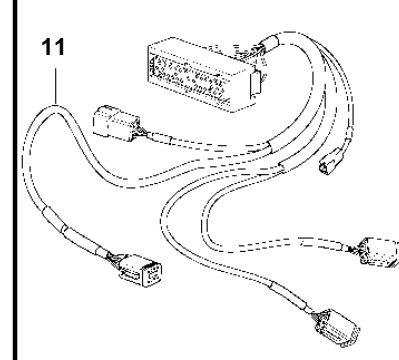

D4-180I-B, D4-210A-A, D4-210A-B, D4-210I-A, D4-210I-B, D4-225A-B, D4-225I-B, D4-260A-A, D4-260A-B, D4-260I-A, D4-260I-B

24793

D4-180I-B, D4-210A-A, D4-210A-B, D4-210I-A, D4-210I-B, D4-225A-B, D4-225I-B, D4-260A-A, D4-260A-B, D4-260I-A, D4-260I-B

REF	PART NO.	QTY	DESCRIPTION	SEE SEC.	NOTES
1	3840958	1	Display		(3588849)
2	830928	4	Stud		
3	830930	4	Nut		
4	3588207	1	Cable kit, display		
5	881786	1	Cable kit		
6	977184	1	Housing		
7	873765	1	Relay		12V
	20374662	1	Relay		24V
8	3889410	1	Extension cable\verl		L=1.5m, (874752)
	874779	1	Extension cable\verl		L=3.0m
	874780	1	Extension cable\verl		L=5.0m
	874781	1	Extension cable\verl		L=7.0m
	874782	1	Extension cable\verl		L=9.0m
	874783	1	Extension cable\verl		L=11.0m
9	874789	1	Cable kit		PCU-HCU, 6 pole., L=5.0m
	889550	1	Cable		PCU-HCU, 6 pole., L=7.0m
	889551	1	Cable		PCU-HCU, 6 pole., L=9.0m
	889552	1	Cable		PCU-HCU, 6 pole., L=11.0m
	888013	1	Cable		PCU-HCU, 6 pole., L=13.0m
	888243	1	Extension cable\verl		Extension cables. Multilink, 6-pin., L=3.0m
	888244	1	Extension cable\verl		Extension cables. Multilink, 6-pin., L=5.0m
	888245	1	Extension cable\verl		Extension cables. Multilink, 6-pin., L=7.0m
	888246	1	Extension cable\verl		Extension cables. Multilink, 6-pin., L=9.0m
	888247	1	Extension cable\verl		Extension cables. Multilink, 6-pin., L=11.0m
10	21122603	1	Cable		Inboard, Engine-PCU cable., L=3.0m
	21122605	1	Cable		Inboard, Engine-PCU cable., L=5.0m (874818)
11	3808576	1	Wiring harness		AQ, Engine-PCU cable., L=3.0m
	3808577	1	Wiring harness		AQ, Engine-PCU cable., L=5.0m
12	874676	1	Cable kit		EVC control lever cable, 6-pole., L=1.5m
13	3588972	1	Cable kit		T-connector bus cable, 6-pole., L=0.5m
14	3587070	1	Starter switch, set		Kit with 2 key switch with identical key.
15	3587071	1	Starter switch		
16	859955	1	· Plastic nut		
17	859953	1	· Key		State key code when ordering.
			· Bulletin 49-30	49-30-EN	Key P/N 859953
18	888004	1	Cable, starter switch		
19	3840320	X	Control unit, not programmed		HCU. Software ordered separately or downloaded with VODIA.
	3586261	X	Software		Warehouse programming. This p/n can not be ordered, but will be used for invoicing.
	3586259	X	Software		Vodia-programming. This p/n can not be ordered, but will be used for invoicing.
20	3840321	X	Control unit, not programmed		PCU. Software ordered separately or downloaded with VODIA.
	3586267	X	Software		Warehouse programming. This p/n can not be ordered, but will be used for invoicing.
	3586266	X	Software		Vodia-programming. This p/n can not be ordered, but will be used for invoicing.
21	3588208	1	Cable kit, synchronizing		Synchronizing cabel for twin installation. 6 pole.
22	874807	1	Cable kit, fuel, water, rudder		
23	3808852	1	Cable kit, instruments, panels		AUX cable
24	3587054	1	Kit		
25	3587055	1	Kit