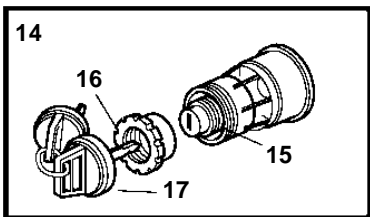

D4-180I-B, D4-210A-A, D4-210A-B, D4-210I-A, D4-210I-B, D4-225A-B, D4-225I-B, D4-260A-A, D4-260A-B, D4-260I-A, D4-260I-B

24793

D4-180I-B, D4-210A-A, D4-210A-B, D4-210I-A, D4-210I-B, D4-225A-B, D4-225I-B, D4-260A-A, D4-260A-B, D4-260I-A, D4-260I-B

REF	PART NO.	QTY	DESCRIPTION	SEE SEC.	NOTES
1	3840958	1	Display		(3588849)
2	830928	4	Stud		
3	830930	4	Nut		
4	3588207	1	Cable kit, display		
5	881786	1	Cable kit		
6	977184	1	Housing		
7	873765	1	Relay		12V
	20374662	1	Relay		24V
8	3889410	1	Extension cable\verl		L=1.5m, (874752)
	874779	1	Extension cable\verl		L=3.0m
	874780	1	Extension cable\verl		L=5.0m
	874781	1	Extension cable\verl		L=7.0m
	874782	1	Extension cable\verl		L=9.0m
	874783	1	Extension cable\verl		L=11.0m
9	874789	1	Cable kit		PCU-HCU, 6 pole., L=5.0m
	889550	1	Cable		PCU-HCU, 6 pole., L=7.0m
	889551	1	Cable		PCU-HCU, 6 pole., L=9.0m
	889552	1	Cable		PCU-HCU, 6 pole., L=11.0m
	888013	1	Cable		PCU-HCU, 6 pole., L=13.0m
	888243	1	Extension cable\verl		Extension cables. Multilink, 6-pin., L=3.0m
	888244	1	Extension cable\verl		Extension cables. Multilink, 6-pin., L=5.0m
	888245	1	Extension cable\verl		Extension cables. Multilink, 6-pin., L=7.0m
	888246	1	Extension cable\verl		Extension cables. Multilink, 6-pin., L=9.0m
	888247	1	Extension cable\verl		Extension cables. Multilink, 6-pin., L=11.0m
10	21122603	1	Cable		Inboard, Engine-PCU cable., L=3.0m
	21122605	1	Cable		Inboard, Engine-PCU cable., L=5.0m (874818)
11	3808576	1	Wiring harness		AQ, Engine-PCU cable., L=3.0m
	3808577	1	Wiring harness		AQ, Engine-PCU cable., L=5.0m
12	874676	1	Cable kit		EVC control lever cable, 6-pole., L=1.5m
13	3588972	1	Cable kit		T-connector bus cable, 6-pole., L=0.5m
14	3587070	1	Starter switch, set		Kit with 2 key switch with identical key.
15	3587071	1	Starter switch		
16	859955	1	· Plastic nut		
17	859953	1	· Key		State key code when ordering.
			· Bulletin 49-30	49-30-EN	Key P/N 859953
18	888004	1	Cable, starter switch		
19	3840320	X	Control unit, not programmed		HCU. Software ordered separately or downloaded with VODIA.
	3586261	X	Software		Warehouse programming. This p/n can not be ordered, but will be used for invoicing.
	3586259	X	Software		Vodia-programming. This p/n can not be ordered, but will be used for invoicing.
20	3840321	X	Control unit, not programmed		PCU. Software ordered separately or downloaded with VODIA.
	3586267	X	Software		Warehouse programming. This p/n can not be ordered, but will be used for invoicing.
	3586266	X	Software		Vodia-programming. This p/n can not be ordered, but will be used for invoicing.
21	3588208	1	Cable kit, synchronizing		Synchronizing cabel for twin installation. 6 pole.
22	874807	1	Cable kit, fuel, water, rudder		
23	3808852	1	Cable kit, instruments, panels		AUX cable
24	3587054	1	Kit		
25	3587055	1	Kit