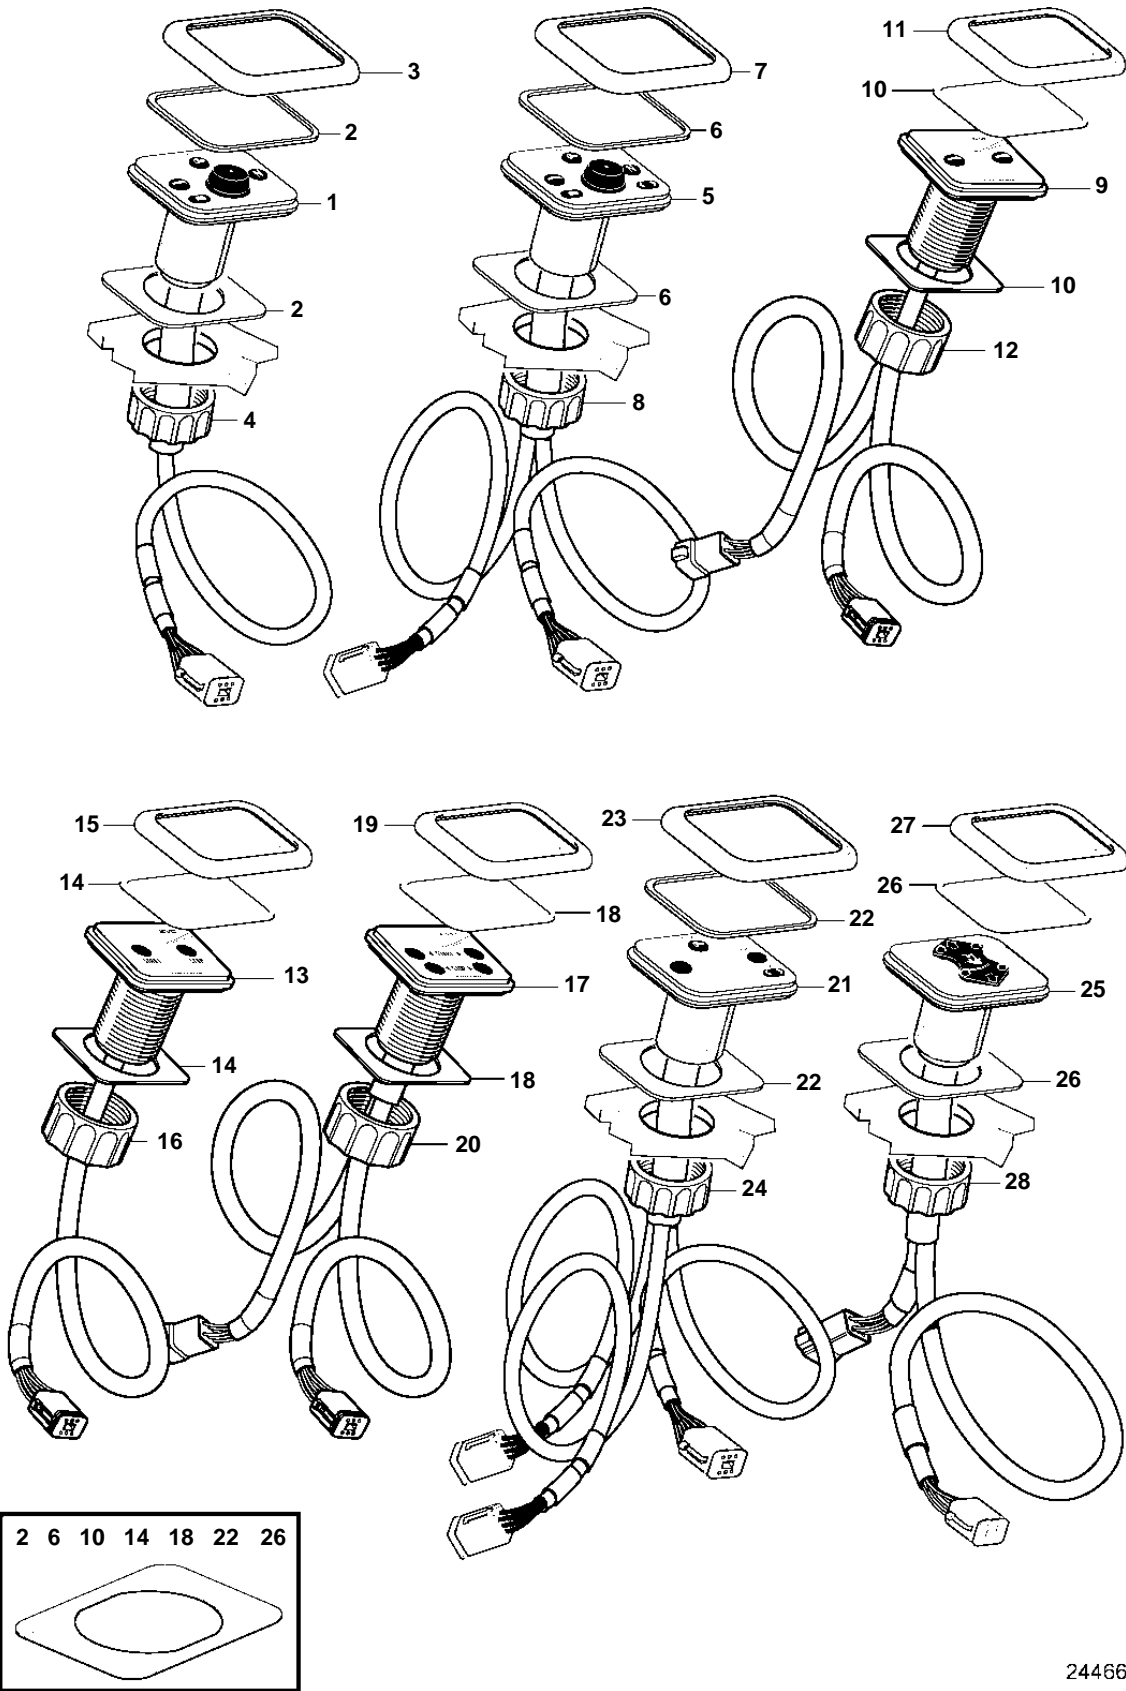

D4-180I-B, D4-180I-C, D4-180I-D, D4-210A-A, D4-210A-B, D4-210I-A, D4-210I-B, D4-225A-B, D4-225A-C, D4-225A-D, D4-225I-B, D4-225I-C, D4-225I-D, D4-260A-A, D4-260A-B, D4-260A-C, D4-260A-D, D4-260D-B, D4-260D-C, D4-260D-D, D4-260I-A, D4-260I-B, D4-260I-C, D4-260I-D, D4-300A-A, D4-300A-C, D4-300A-D, D4-300D-A, D4-300D-C, D4-300D-D, D4-300I-A, D4-300I-C, D4-300I-D

24466

D4-180I-B, D4-180I-C, D4-180I-D, D4-210A-A, D4-210A-B, D4-210I-A, D4-210I-B, D4-225A-B, D4-225A-C, D4-225A-D, D4-225I-B, D4-225I-C, D4-225I-D, D4-260A-A, D4-260A-B, D4-260A-C, D4-260A-D, D4-260D-B, D4-260D-C, D4-260D-D, D4-260I-A, D4-260I-B, D4-260I-C, D4-260I-D, D4-300A-A, D4-300A-C, D4-300A-D, D4-300D-A, D4-300D-C, D4-300D-D, D4-300I-A, D4-300I-C, D4-300I-D

REF	PART NO.	QTY	DESCRIPTION	NOTES
1	21310162	1	Control panel	Single installation
2	3808135	1	• Gasket	Also for flushmounting.
3	3808131	1	• Frame	
4	3808134	1	• Nut	
5	21310164	1	Control panel	Twin installation
6	3808135	1	• Gasket	Also for flushmounting.
7	3808131	1	• Frame	
8	3808134	1	• Nut	
9	21144011	1	Control panel	Sportfish
10	3808135	1	• Gasket	Also for flushmounting.
11	3808131	1	• Frame	
12	3808134	1	• Nut	
13	40005641	1	Control panel, start/stop	Single installation, Dual station
14	3808135	1	• Gasket	Also for flushmounting.
15	3808131	1	• Frame	
16	3808134	1	• Nut	
17	40005642	1	Control panel, start/stop	Twin installation, Dual station
18	3808135	1	• Gasket	Also for flushmounting.
19	3808131	1	• Frame	
20	3808134	1	• Nut	
21	3594954	1	Kit, start/stop	Triple installation.
22	3808135	1	• Gasket	
23	3808131	1	• Frame	
24	3808134	1	• Nut	
25	40005634	1	Control panel	Power trim
26	3808135	1	• Gasket	Also for flushmounting.
27	3808131	1	• Frame	
28	3808134	1	• Nut	