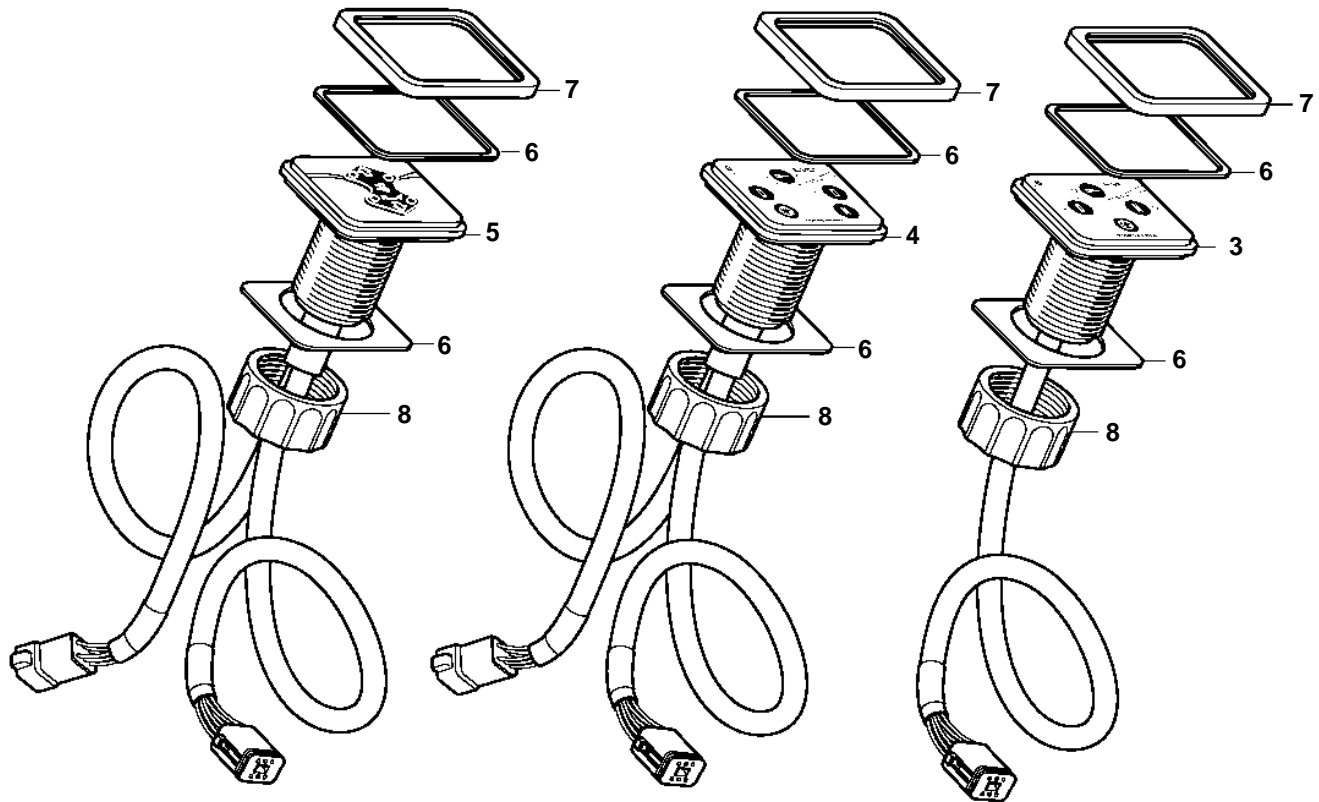

D4-180I-B, D4-210A-A, D4-210A-B, D4-210I-B, D4-225A-B, D4-225I-B, D4-260A-A, D4-260A-B, D4-260I-A, D4-260I-B

20837

D4-180I-B, D4-210A-A, D4-210A-B, D4-210I-B, D4-225A-B, D4-225I-B, D4-260A-A, D4-260A-B, D4-260I-A, D4-260I-B

REF	PART NO.	QTY	DESCRIPTION	NOTES
1	40005641	1	Control panel	Single installation, (3807315)
2	40005642	1	Control panel	Twin installation, (3807316)
3	21123925	1	Control panel	Single installation, (3807312)
4	21123928	1	Control panel	Twin installation, (3807313)
5	40005634	1	Control panel	Power trim, (3807314)
6	3808135	1	• Gasket	Also for flushmounting.
7	3808131	1	• Frame	
8	3808134	1	• Nut	