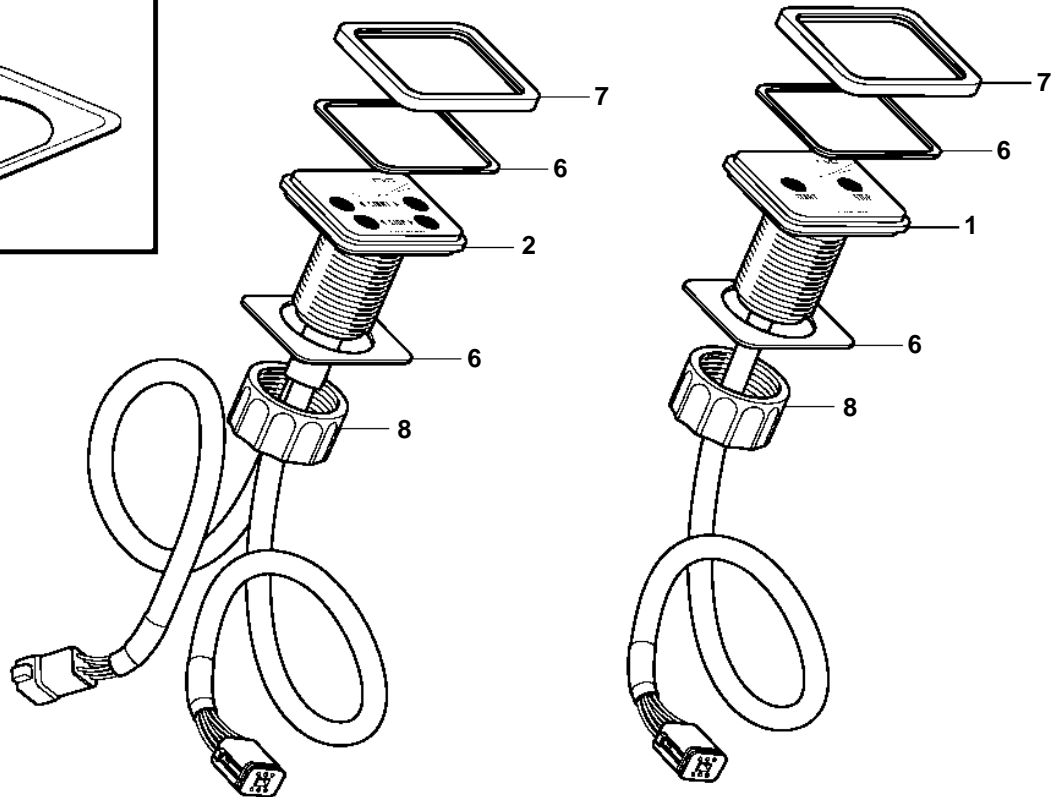

D4-180I-B, D4-210A-A, D4-210A-B, D4-210I-B, D4-225A-B, D4-225I-B, D4-260A-A, D4-260A-B, D4-260I-A, D4-260I-B

20837

D4-180I-B, D4-210A-A, D4-210A-B, D4-210I-B, D4-225A-B, D4-225I-B, D4-260A-A, D4-260A-B, D4-260I-A, D4-260I-B

REF	PART NO.	QTY	DESCRIPTION	NOTES
1	40005641	1	Control panel	Single installation, (3807315)
2	40005642	1	Control panel	Twin installation, (3807316)
3	21123925	1	Control panel	Single installation, (3807312)
4	21123928	1	Control panel	Twin installation, (3807313)
5	40005634	1	Control panel	Power trim, (3807314)
6	3808135	1	• Gasket	Also for flushmounting.
7	3808131	1	• Frame	
8	3808134	1	• Nut	