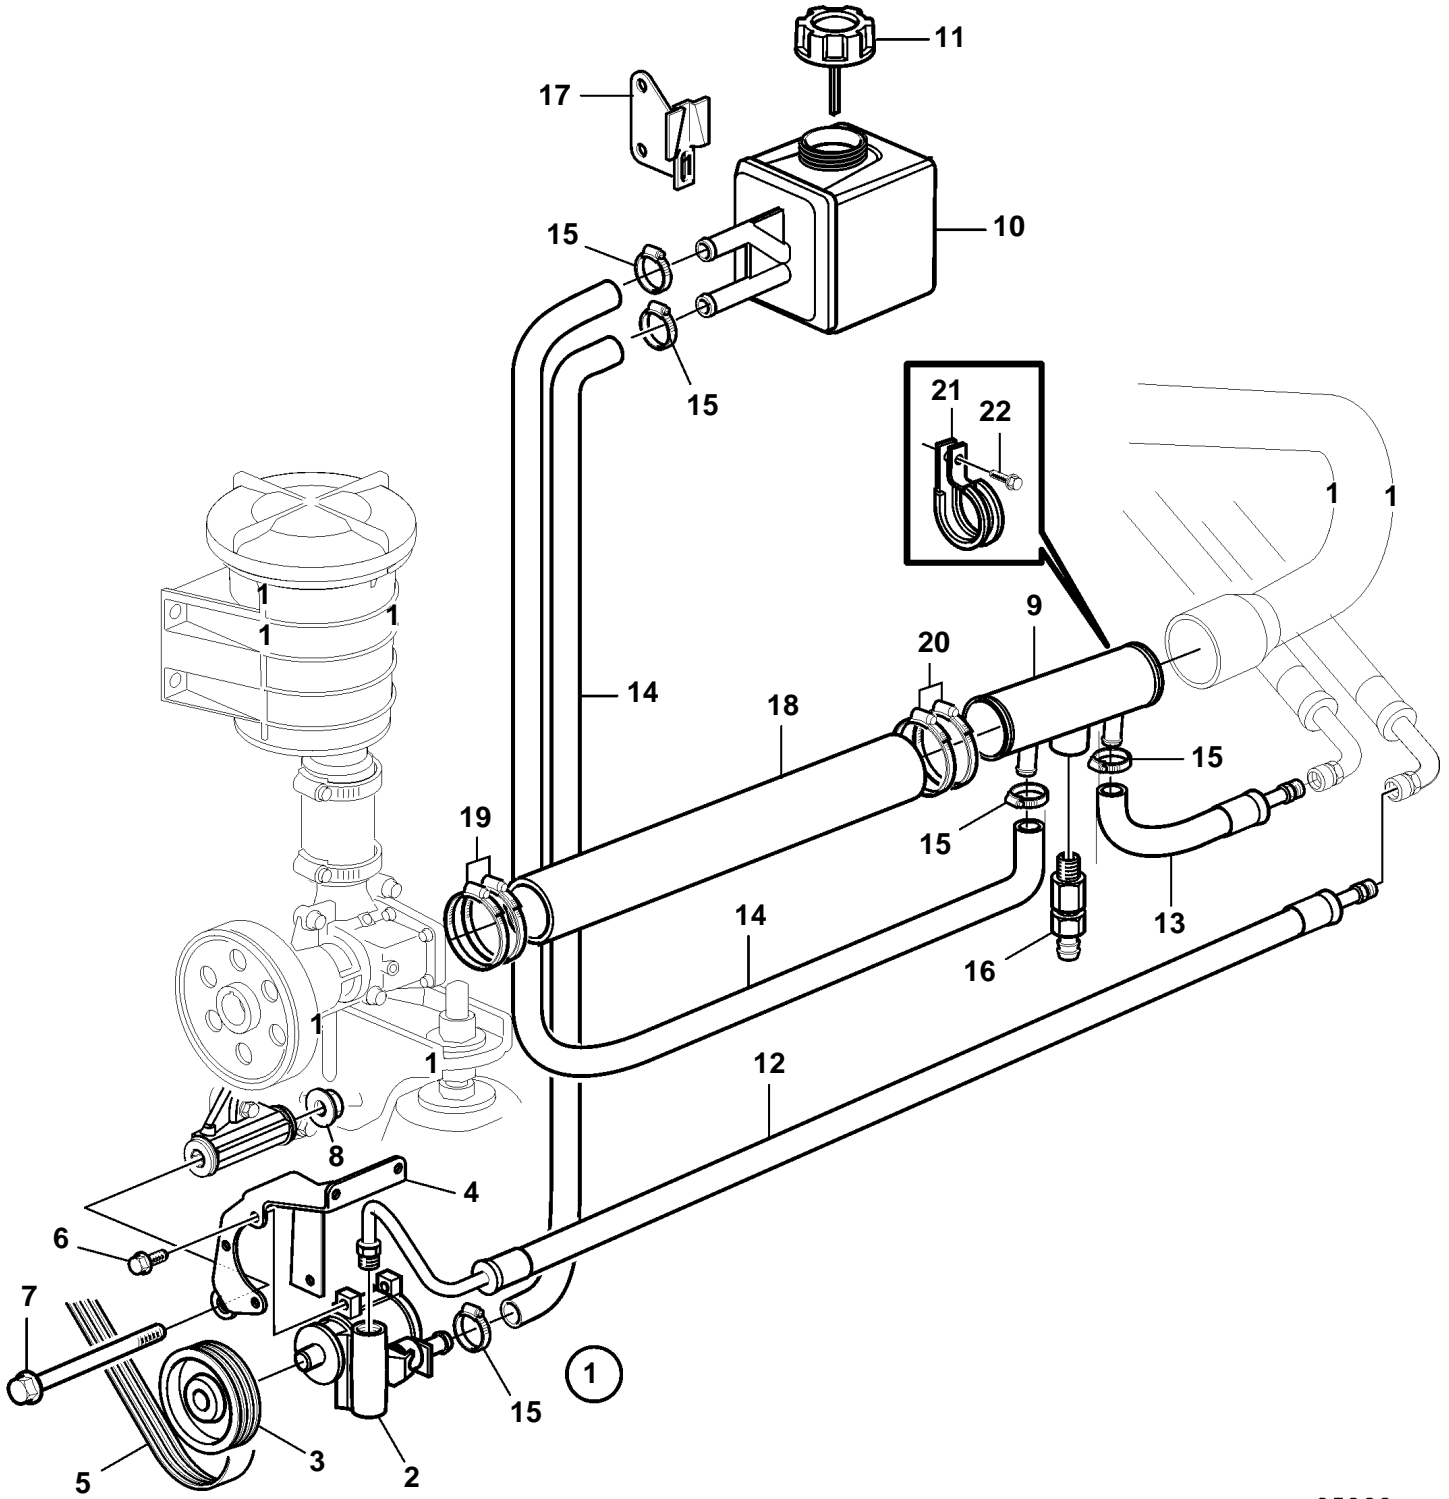

D4-180I-B, D4-210A-A, D4-210A-B, D4-210I-A, D4-210I-B, D4-225A-B, D4-225I-B, D4-260A-A, D4-260A-B, D4-260I-A, D4-260I-B, D4-300A-A, D4-300I-A

25020

D4-180I-B, D4-210A-A, D4-210A-B, D4-210I-A, D4-210I-B, D4-225A-B, D4-225I-B, D4-260A-A, D4-260A-B, D4-260I-A, D4-260I-B, D4-300A-A, D4-300I-A

REF	PART NO.	QTY	DESCRIPTION	NOTES
1		1	Pump	
2	1359649	1	· Power steering pump	
3	3583030	1	· Pulley	
4	3583676	1	Bracket	
5	3582696	1	Belt	
6	946440	5	Flange screw	
7	946474	1	Flange screw	
8	971096	1	Flange nut	
9	3584243	1	Radiator	
10	3863190	1	Reservoir	
11	3863122	1	Cardboard tube	
12	889428	1	Hydraulic hose	(889427)
13	3808486	1	Hydraulic hose	(889430)
14	941995	X	Hose	L=2,5m
15	961664	3	Hose clamp	
	961666	2	Hose clamp	
16	949918	1	Shut-off cock	
17	856768	1	Bracket	
18	3584040	1	Hose	
19	961672	2	Hose clamp	
20	961670	2	Hose clamp	
21	984474	1	Clamp	
22	946440	1	Flange screw	