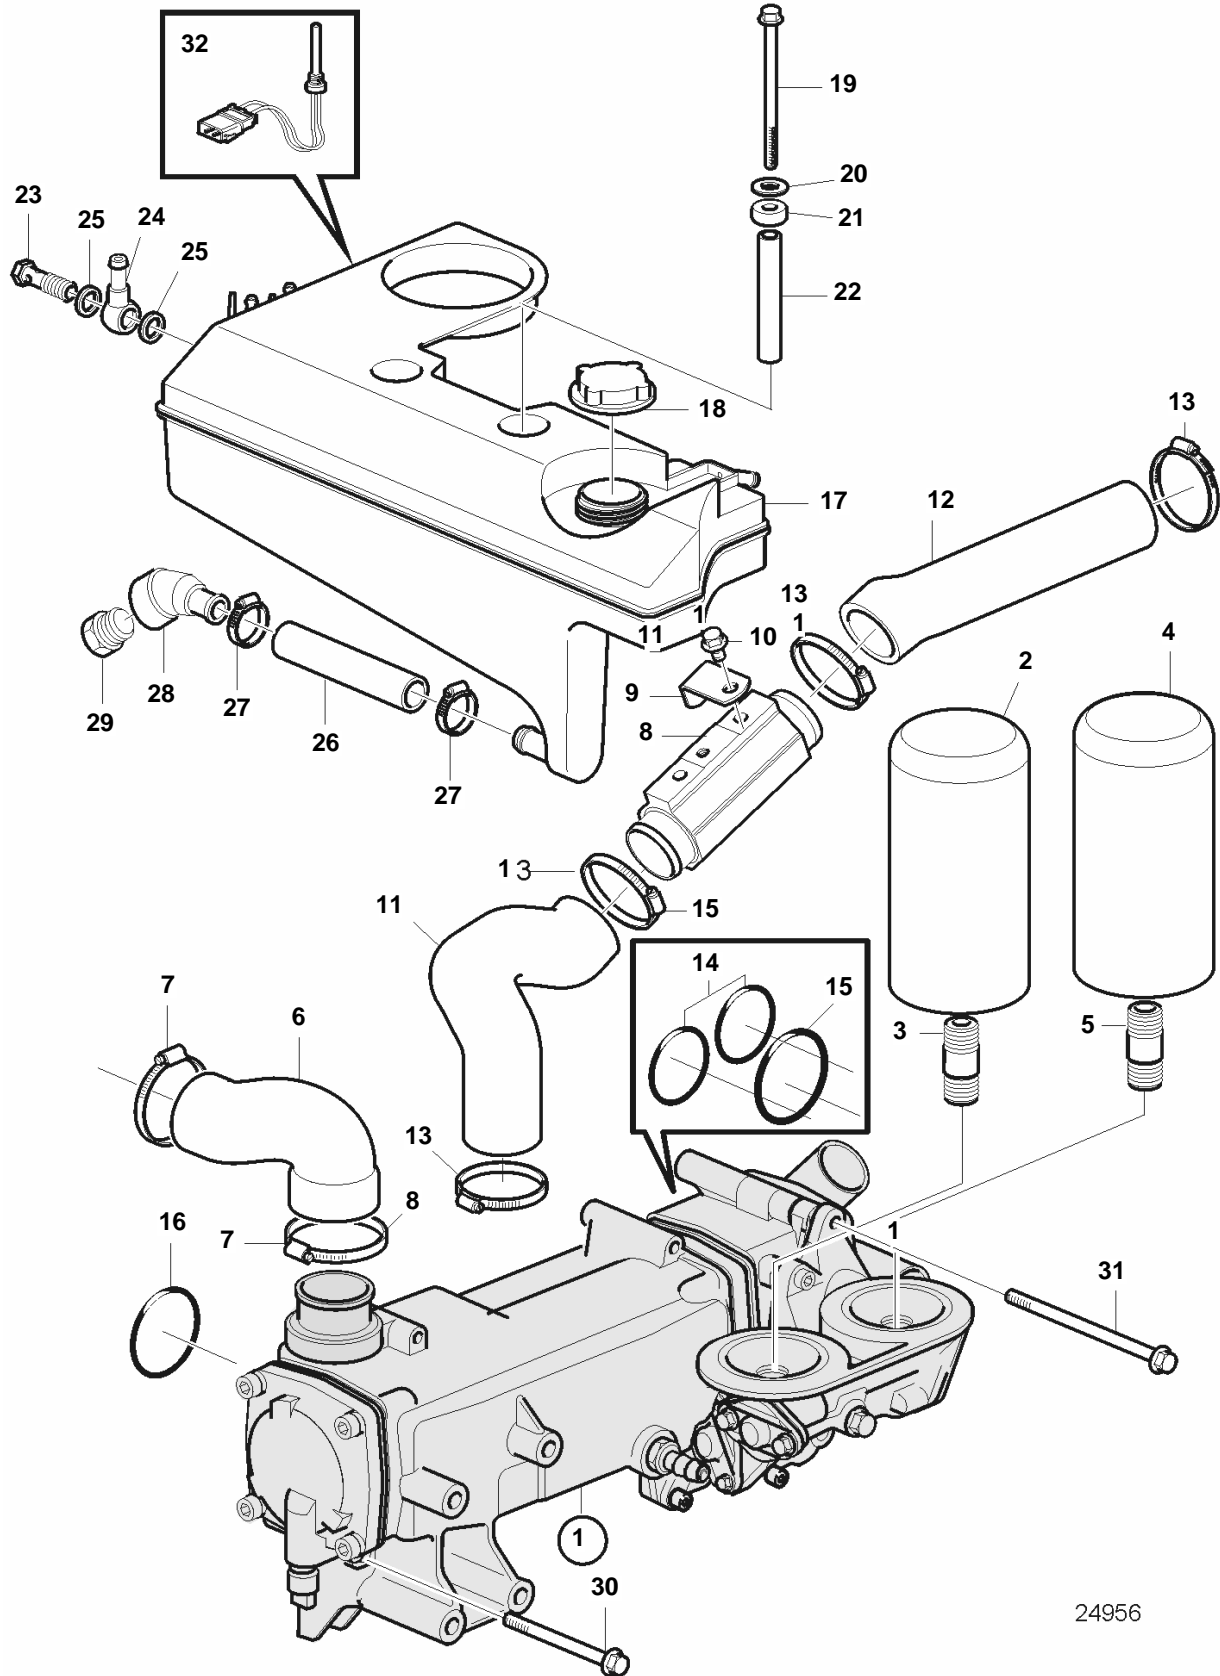

D4-180I-B, D4-180I-C, D4-180I-D, D4-210A-A, D4-210A-B, D4-210I-A, D4-210I-B, D4-225A-B, D4-225A-C, D4-225A-D, D4-225I-B, D4-225I-C, D4-225I-D, D4-260A-A, D4-260A-B, D4-260A-C, D4-260A-D, D4-260D-B, D4-260D-C, D4-260D-D, D4-260I-A, D4-260I-B, D4-260I-C, D4-260I-D, D4-300A-A, D4-300A-C, D4-300A-D, D4-300D-A, D4-300D-C, D4-300D-D, D4-300I-A, D4-300I-C, D4-300I-D

24956

D4-180I-B, D4-180I-C, D4-180I-D, D4-210A-A, D4-210A-B, D4-210I-A, D4-210I-B, D4-225A-B, D4-225A-C, D4-225A-D, D4-225I-B, D4-225I-C, D4-225I-D, D4-260A-A, D4-260A-B, D4-260A-C, D4-260A-D, D4-260D-B, D4-260D-C, D4-260D-D, D4-260I-A, D4-260I-B, D4-260I-C, D4-260I-D, D4-300A-A, D4-300A-C, D4-300A-D, D4-300D-A, D4-300D-C, D4-300D-D, D4-300I-A, D4-300I-C, D4-300I-D

REF	PART NO.	QTY	DESCRIPTION	SEE SEC.	NOTES
1	40005711	1	Heat exchanger		
				35207	
2	3582733	1	Oil filter		By pass
3	423067	1	Nipple		
4	3582732	1	Oil filter		Full flow.
5	3583695	1	Nipple		
6	3808093	1	Hose		(3582929)
7	961672	2	Hose clamp		
8	40005787	1	Fuel cooler		
9	21107541	1	Bracket		
10	946025	1	Flange screw		
11	3888922	1	Hose		
12	3583011	1	Hose		
13	943479	4	Hose clamp		
14	949722	2	O-ring		
15	976041	1	O-ring		
16	969415	1	O-ring		
17	3887582	1	Expansion tank		(3584072)
18	1674083	1	Pressure cap		
19	965184	2	Flange screw		L=100mm
20	976944	2	Washer		
21	3285120	2	Grommet		
22	3583863	2	Spacer sleeve		
23	969299	1	Hollow screw		
24	858750	1	Banjo nipple		
25	11994	2	Gasket		
26	952969	1	Hose		
27	943472	2	Hose clamp		
28	3808586	1	T-nipple		(3584237)
29	479956	1	Plug		
30	3547710	1	Level guard		
31	965184	4	Flange screw		
32	968893	1	Flange screw		