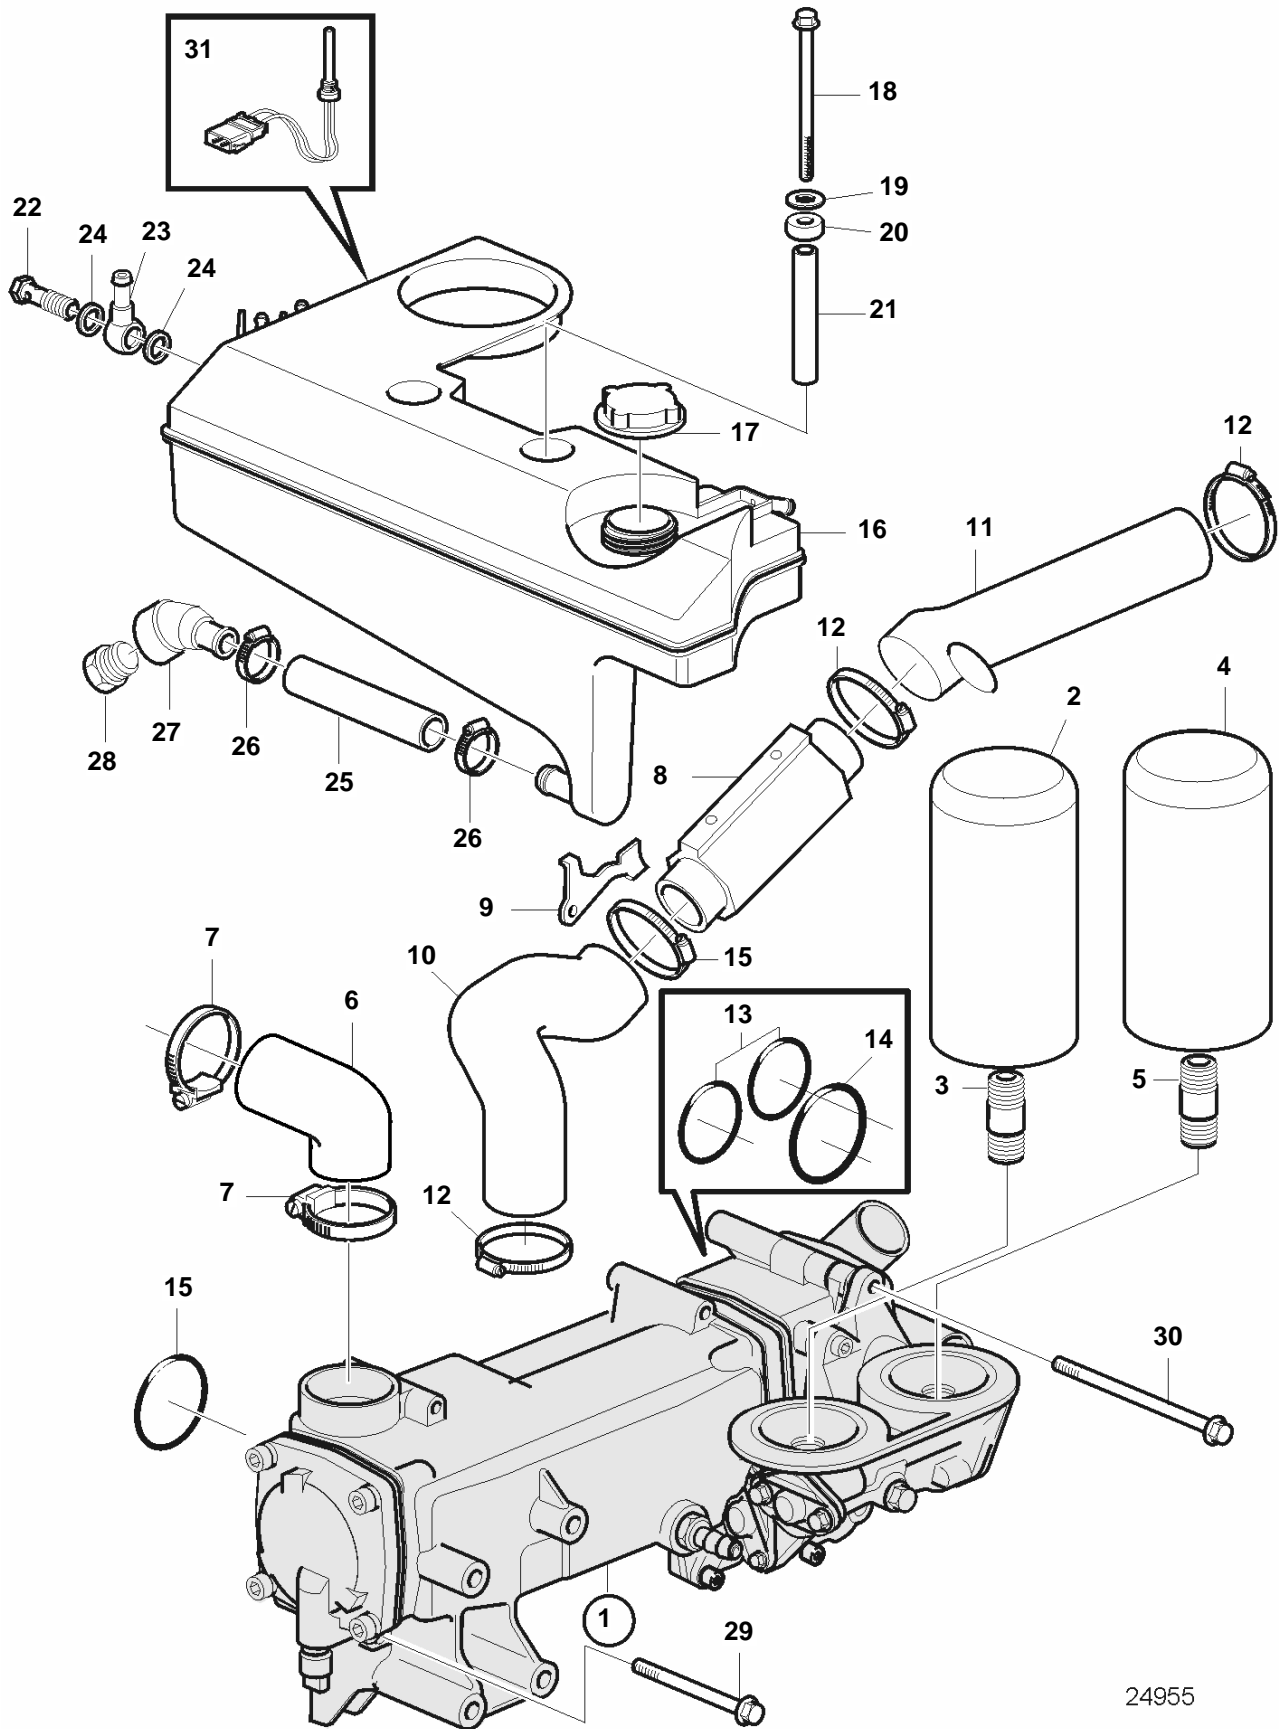

D4-180I-B, D4-210A-A, D4-210A-B, D4-210I-A, D4-210I-B, D4-225A-B, D4-225I-B, D4-260A-A, D4-260A-B, D4-260D-B, D4-260I-A, D4-260I-B, D4-300A-A, D4-300D-A, D4-300I-A

D4-180I-B, D4-210A-A, D4-210A-B, D4-210I-A, D4-210I-B, D4-225A-B, D4-225I-B, D4-260A-A, D4-260A-B, D4-260D-B, D4-260I-A, D4-260I-B, D4-300A-A, D4-300D-A, D4-300I-A

REF	PART NO.	QTY	DESCRIPTION	SEE SEC.	NOTES
1	3812563	1	Heat exchanger		Replaced by 40005711
				8164	
	40005711	1	Heat exchanger		
				35207	
2	3582733	1	Oil filter		By pass
3	423067	1	Nipple		
4	3582732	1	Oil filter		Full flow.
5	3583695	1	Nipple		
6	3808093	1	Hose		(3582929)
7	961672	2	Hose clamp		
8	21107541	1	Bracket		(3583818)
9	3583819	1	Bracket		
10	3583009	1	Hose		
11	3583011	1	Hose		
12	943479	4	Hose clamp		
13	949722	2	O-ring		
14	976041	1	O-ring		
15	969415	1	O-ring		
16	3887582	1	Expansion tank		(3584072)
17	1674083	1	Pressure cap		
18	965184	2	Flange screw		L=100mm
19	976944	2	Washer		
20	3285120	2	Grommet		
21	3583863	2	Spacer sleeve		
22	969299	1	Hollow screw		
23	858750	1	Banjo nipple		
24	11994	2	Gasket		
25	952969	1	Hose		
26	943472	2	Hose clamp		
27	3808586	1	T-nipple		(3584237)
28	479956	1	Plug		
29	3547710	1	Level guard		
30	965184	4	Flange screw		
31	968893	1	Flange screw		