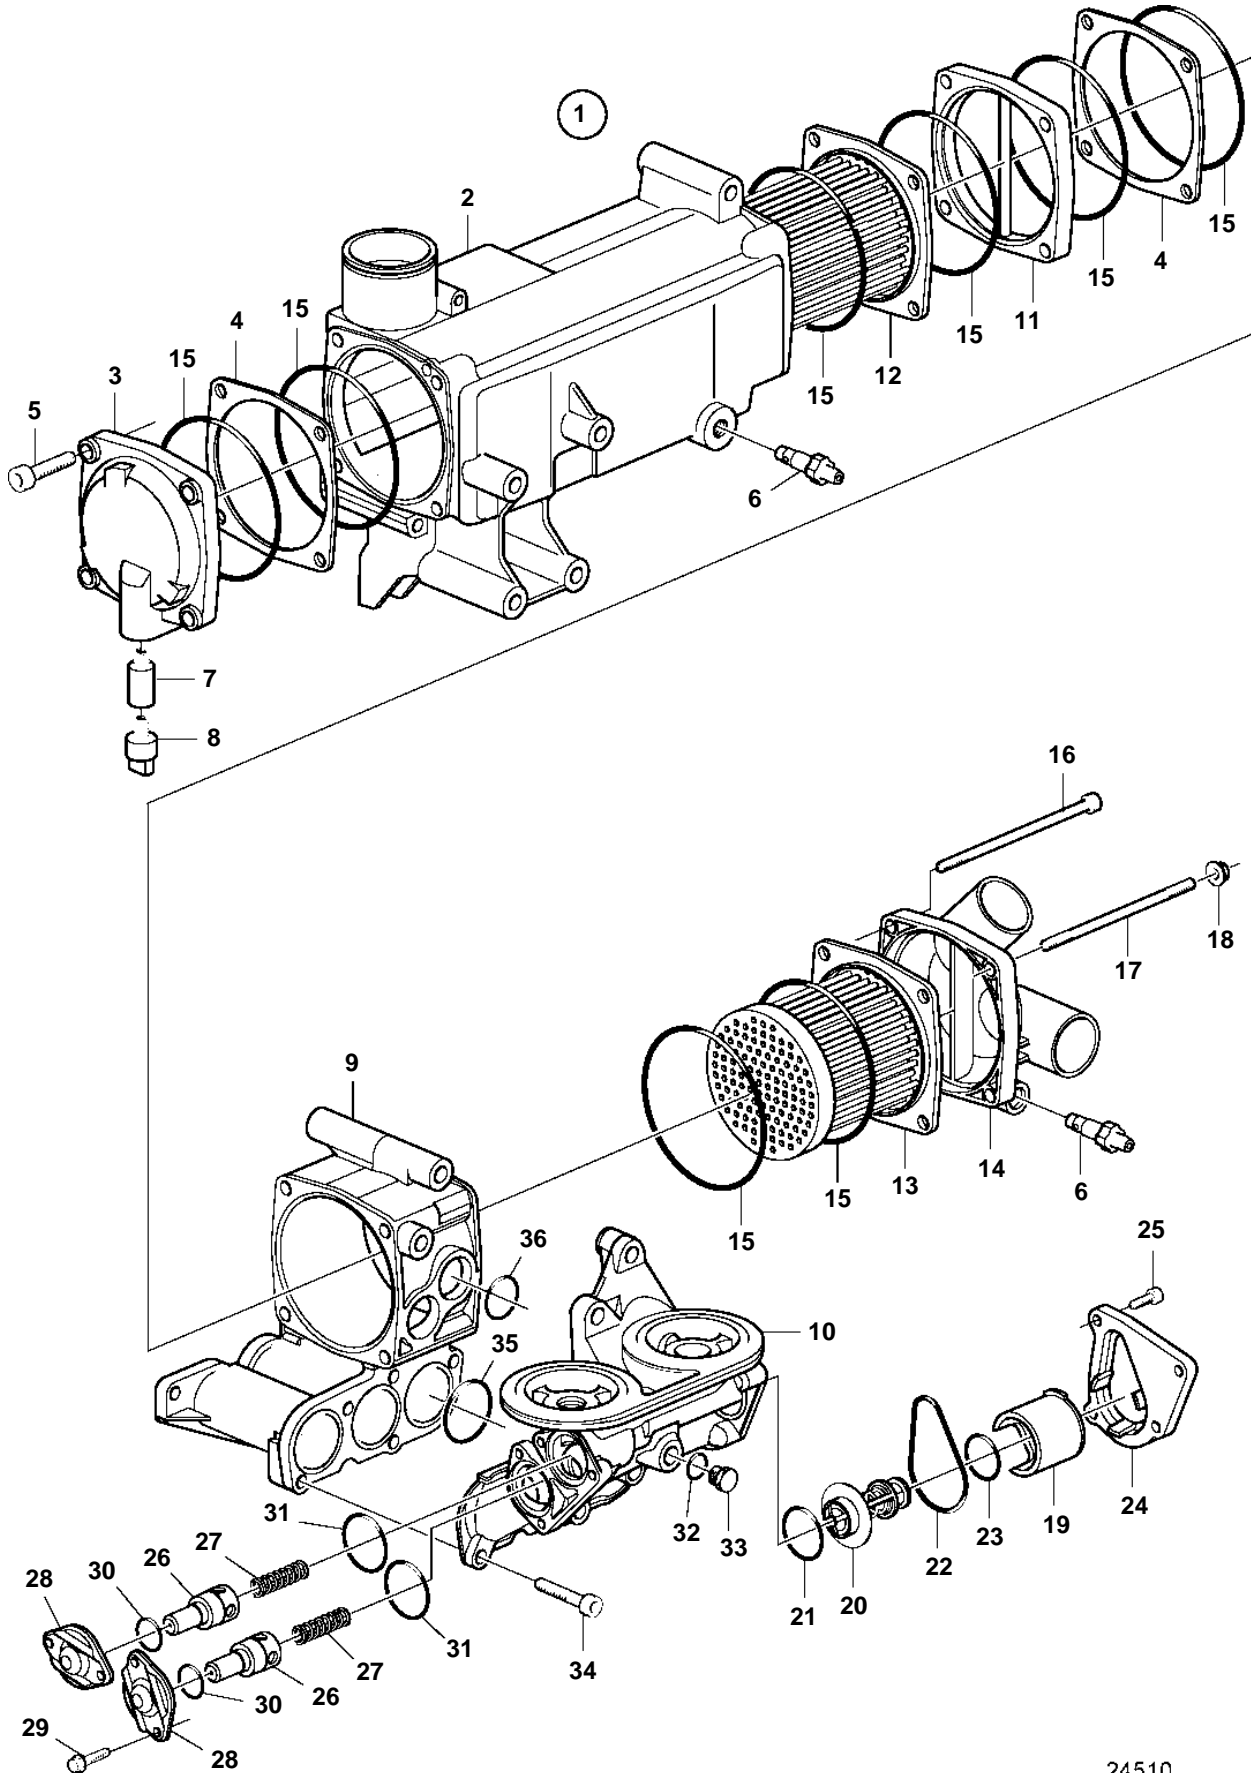

D4-210A-A, D4-210I-A, D4-260A-A, D4-260I-A

24510

Upd: 2010-01-21

24510

7746200 - 26 - 6535

D4-210A-A, D4-210I-A, D4-260A-A, D4-260I-A

| REF | PART NO. | QTY | DESCRIPTION | NOTES |
|-----|----------|-----|---------------------|--------------------------|
| 1 | 3582298 | 1 | Heat exchanger | |
| 2 | | 1 | · Housing | |
| 3 | 3583641 | 1 | · Cardboard tube | |
| 4 | 3583646 | 2 | · Spacer | |
| 5 | 959223 | 4 | · Hex. socket screw | |
| 6 | 3583822 | 2 | · Draining nipple | |
| 7 | 838929 | 1 | · Electrode | |
| 8 | 838928 | 1 | · Plug | |
| 9 | 3583643 | 1 | · Housing | |
| 10 | 3584419 | 1 | · Housing | |
| 11 | 3583642 | 1 | · Spacer | |
| 12 | 3583644 | 1 | · Tube | |
| 13 | 3583645 | 1 | · Tube | |
| 14 | 3583640 | 1 | · Cardboard tube | |
| 15 | 3583647 | 8 | · O-ring | |
| 16 | 21122819 | 2 | · Hex. socket screw | |
| 17 | 3583650 | 2 | · Stud | |
| 18 | 945408 | 2 | · Flange nut | |
| 19 | 3583829 | 1 | · Retainer | |
| 20 | | 1 | · Thermostat | Including in kit 3588437 |
| 21 | 3583830 | 1 | · O-ring | |
| 22 | 3583831 | 1 | · O-ring | |
| 23 | 3583832 | 1 | · O-ring | |
| 24 | 3583828 | 1 | · Cover | |
| 25 | 947542 | 4 | · Flange screw | |
| 26 | 471706 | 2 | · Reduction valve | |
| 27 | 469332 | 2 | · Spring | |
| 28 | 471648 | 2 | · Cover | |
| 29 | 946544 | 4 | · Flange screw | |
| 30 | 949659 | 2 | · O-ring | |
| 31 | 3583834 | 2 | · O-ring | |
| 32 | 947282 | 1 | · Gasket | |
| 33 | 960629 | 1 | · Plug | |
| 34 | 959223 | 5 | · Hex. socket screw | |
| 35 | 866690 | 3 | · O-ring | |
| 36 | 3885174 | 2 | · O-ring | |

7746200 - 26 - 6535

24510

Upd: 2010-01-21