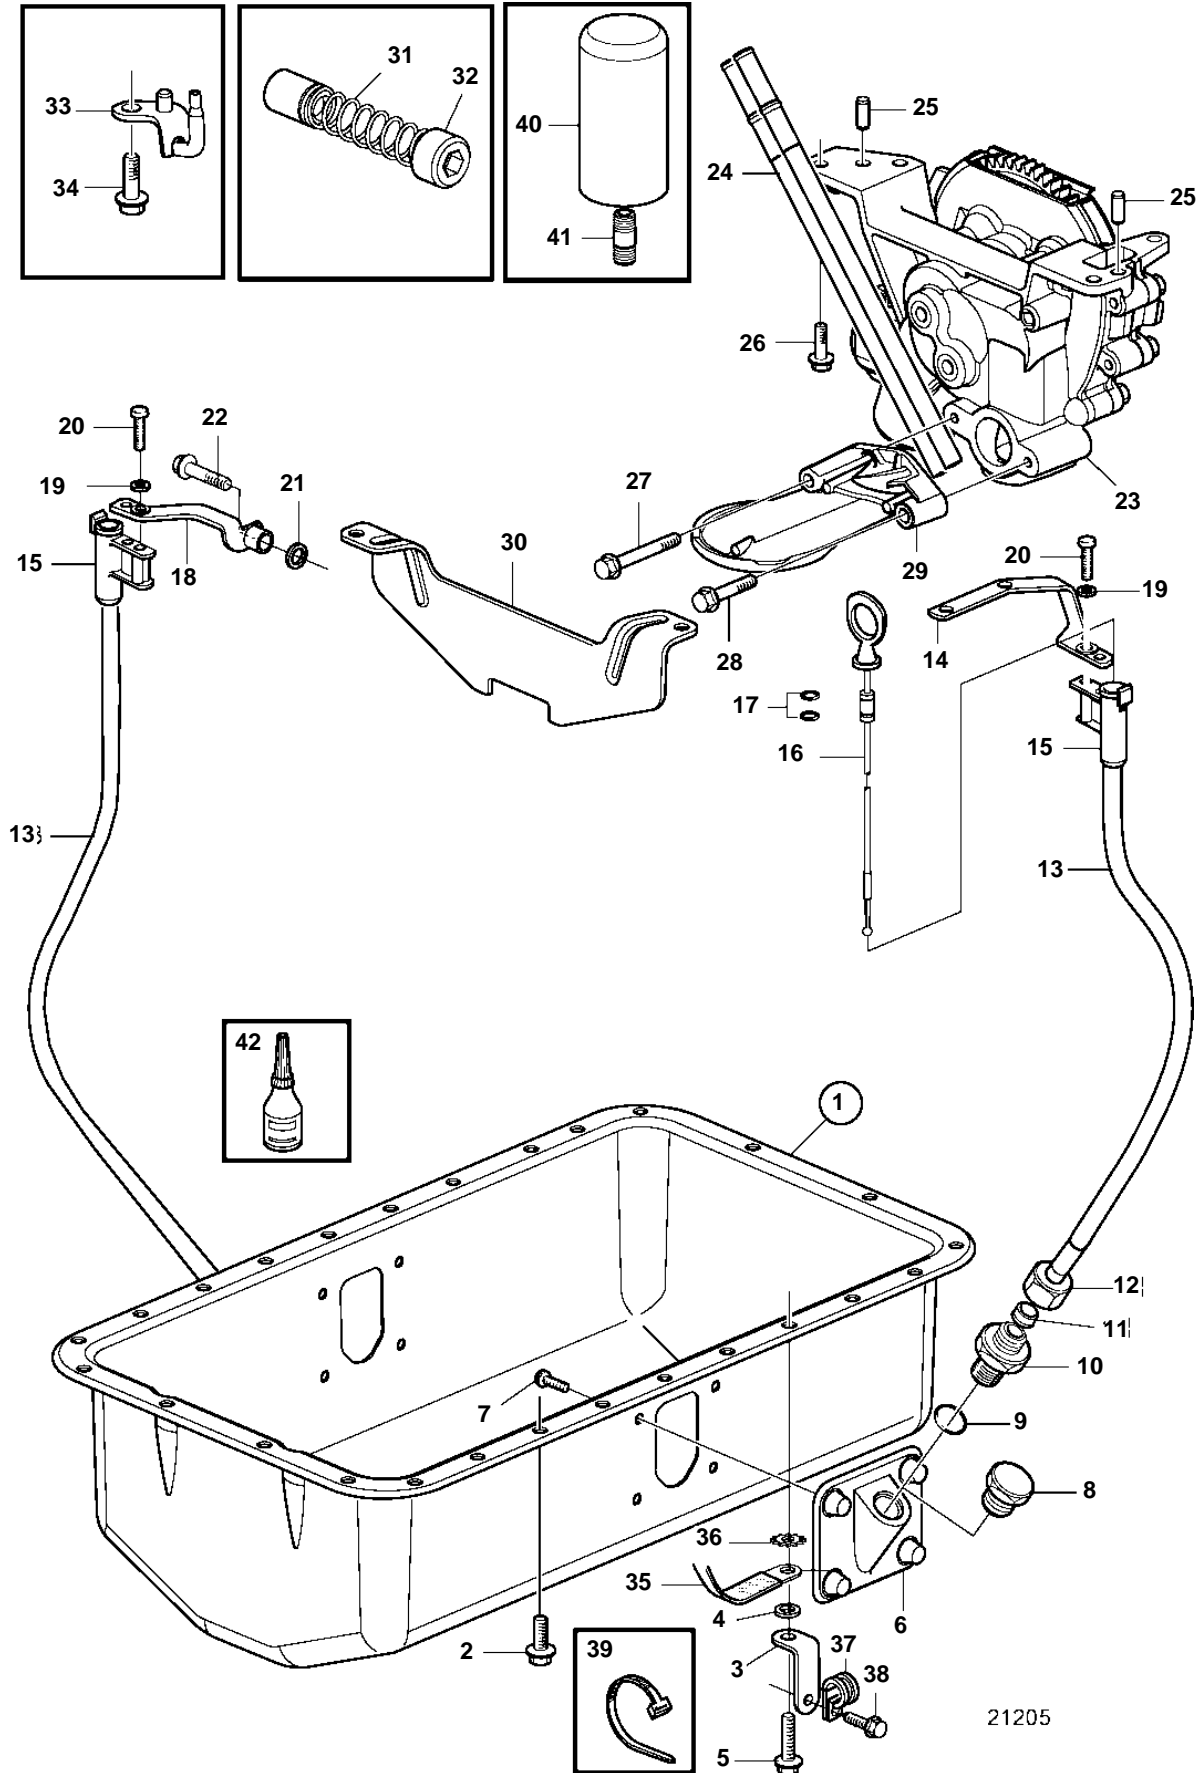

D4-180I-A, D4-210I-A, D4-210I-B, D4-210A-A, D4-210A-B, D4-225I-B, D4-225A-B, D4-260I-A, D4-260I-B, D4-260A-A, D4-260A-B

Upd: 03 FEB 2006

21205

7746200 - 22 - 6487

D4-180I-A, D4-210I-A, D4-210I-B, D4-210A-A, D4-210A-B, D4-225I-B, D4-225A-B, D4-260I-A, D4-260I-B, D4-260A-A, D4-260A-B

REF	PART NO.	QTY	DESCRIPTION	SEE SEC.	NOTES
1	3582685	1	Oil pan		
2	946440	21	Flange screw		
3	3584088	5	Bracket		
4	941744	5	Washer		
5	946173	4	Flange screw		
6	3583624	2	Pipe retainer		
7	969420	8	6 point socket screw		
8	3819272	1	Plug		(964089)
9	925058	2	O-ring		
10		1	Adapter		(3583466)
11	980782	1	Ferrule		
12	956984	1	Nut		
13	3807990	1	Tube		
14	3584459	1	Bracket		ALT
15		1	Bracket		
16	3589304	1	Oil dipstick		
17	949187	2	· O-ring		
18	3584458	1	Bracket		ALT
19	960138	1	Washer		
20	975378	1	6 point socket screw		
21	191172	1	Washer		
22	947760	1	Flange screw		
23	3582667	1	Oil pump		
				6479	
24	3583465	2	Oil draining pipe		
25	950564	2	Pin		
26	946173	4	Flange screw		
27	965181	1	Screw		L=70mm
28	973924	1	Flange screw		L=50mm
29	3583127	1	Oil pump screen		
30	3582791	1	Baffle plate		
31	3583079	1	Oil valve		
32	982121	1	Plug		
33	3583800	4	Oil jet		
34	3583804	4	Screw		
35	968048	1	Ground cable		Sump-alternator.
36	942767	1	Lock washer		
37	961664	1	Hose clamp		
38	945444	1	Flange screw		
39	948211	1	Strip clamp		
40	3582733	1	Oil filter	6548	
	3582732	1	Oil filter	6548	
41	423067	1	Nipple	6548	
	3583695	1	Nipple	6548	
42	888661	X	Sealant		300ml