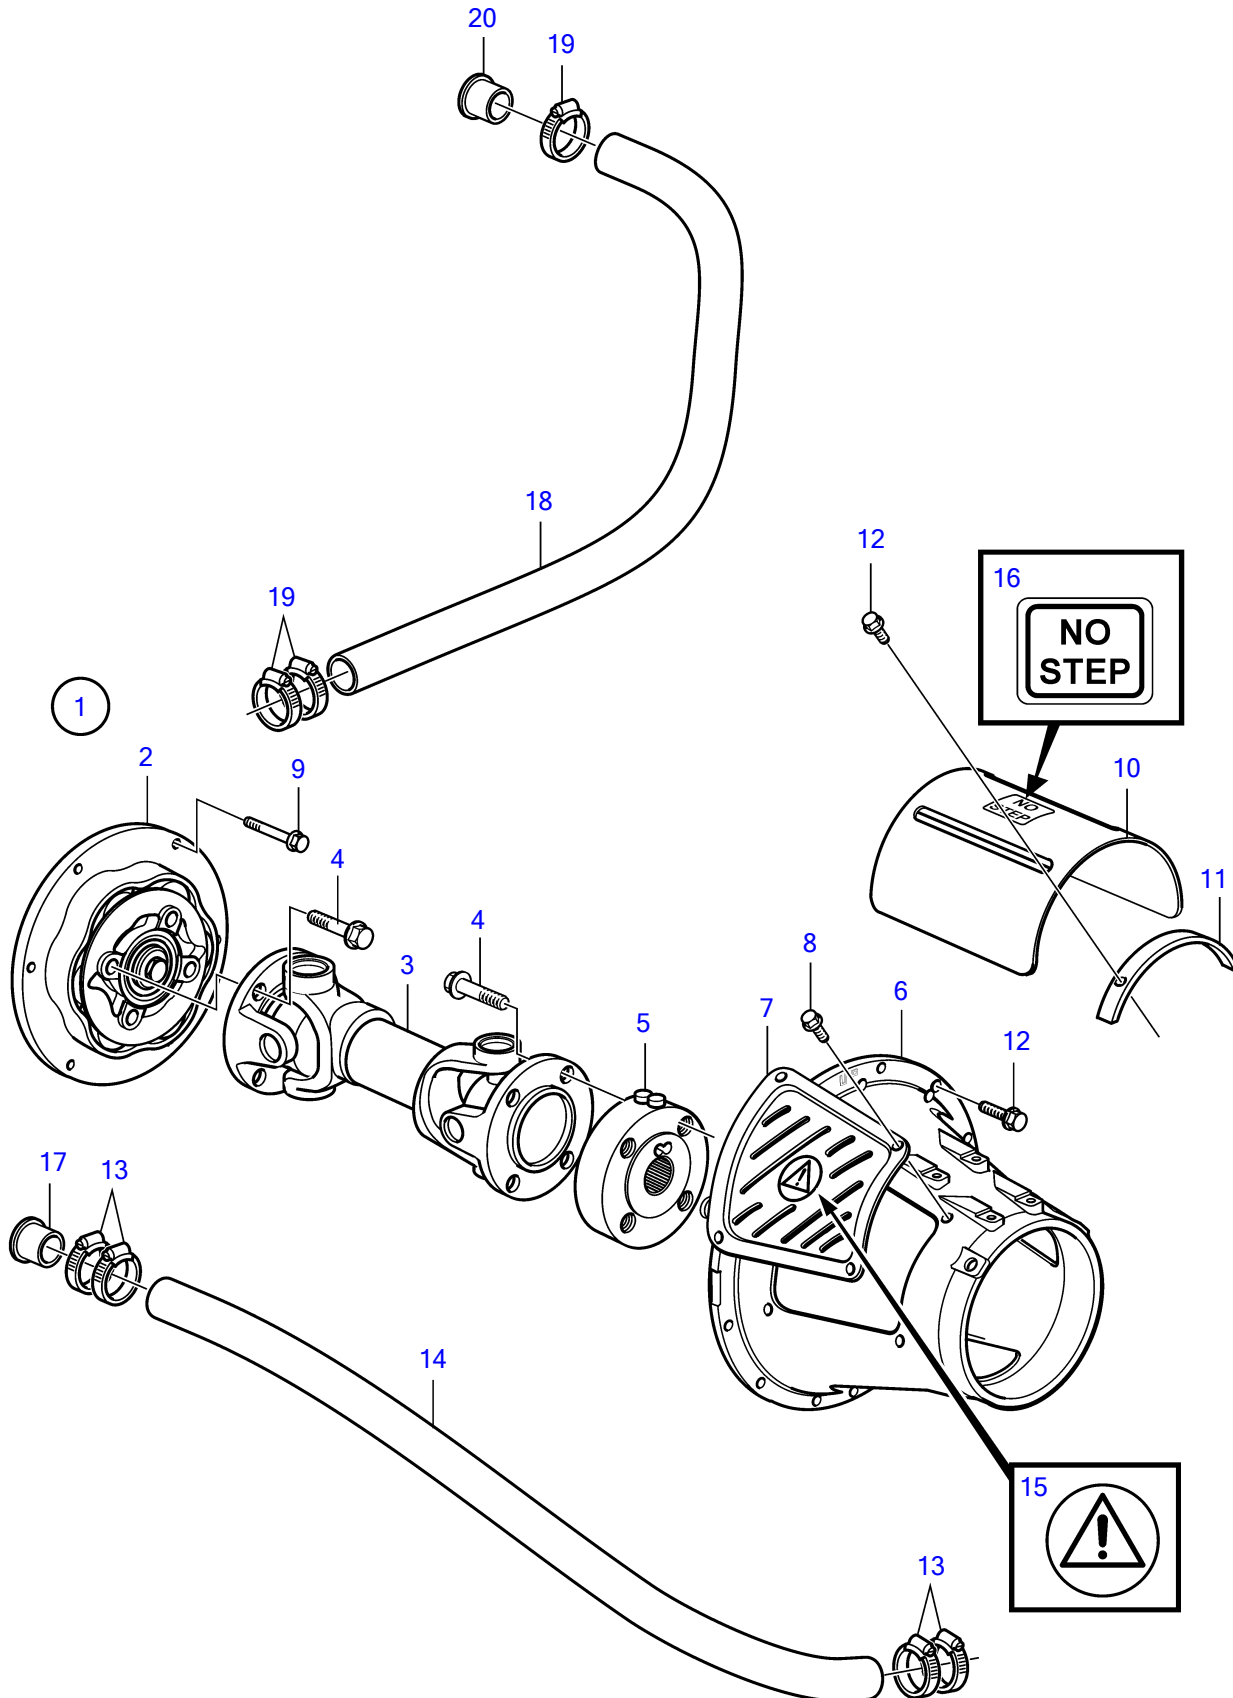

D4-260D-B, D4-260D-C, D4-260D-D, D4-300D-A, D4-300D-C, D4-260D-E, D4-300D-E, D4-300D-D

D4-260D-B, D4-260D-C, D4-260D-D, D4-300D-A, D4-300D-C, D4-260D-E, D4-300D-E, D4-300D-D

REF	PART NO.	QTY	DESCRIPTION	NOTES
1	21111686	1	Flexible coupling	Replaced by 21393521
	21393521	1	Flexible coupling	
2	21509615	1	• Roller kit	Kit includes 6 pcs rubber rollers
3	3861048	1	Propeller shaft	L=335mm
4	465826	8	Flange screw	
5	3862153	1	Flange	
6	3861047	1	Protecting casing	Replaced by 21657788
	21657788	1	Protecting casing	
7	3862871	2	Protecting screen	
8	968476	8	Flange screw	L=13mm
9	965186	8	Flange screw	L=50mm
10	3862515	1	Protecting plate	
11	3862869	1	Tensioning ring	
12	946752	12	Flange screw	L=35mm
13	961672	4	Hose clamp	Std/Riser (3584038)
14	3819570	1	Hose	Replaced by 1140670
	1140670	X	Exhaust hose	
15	3817024	2	Decal	
16	841144	1	Decal	
17	3883983	1	Sleeve	Ratio 2.08:1
18	3819572	1	Hose	Ratio 1.94:1, Ratio 1.82:1, Std/Riser, Replaced by 1140670
	1140670	1	Exhaust hose	
19	961672	3	Hose clamp	Ratio 1.94:1, Ratio 1.82:1
20	3819914	1	Sleeve	Ratio 1.94:1, Ratio 1.82:1