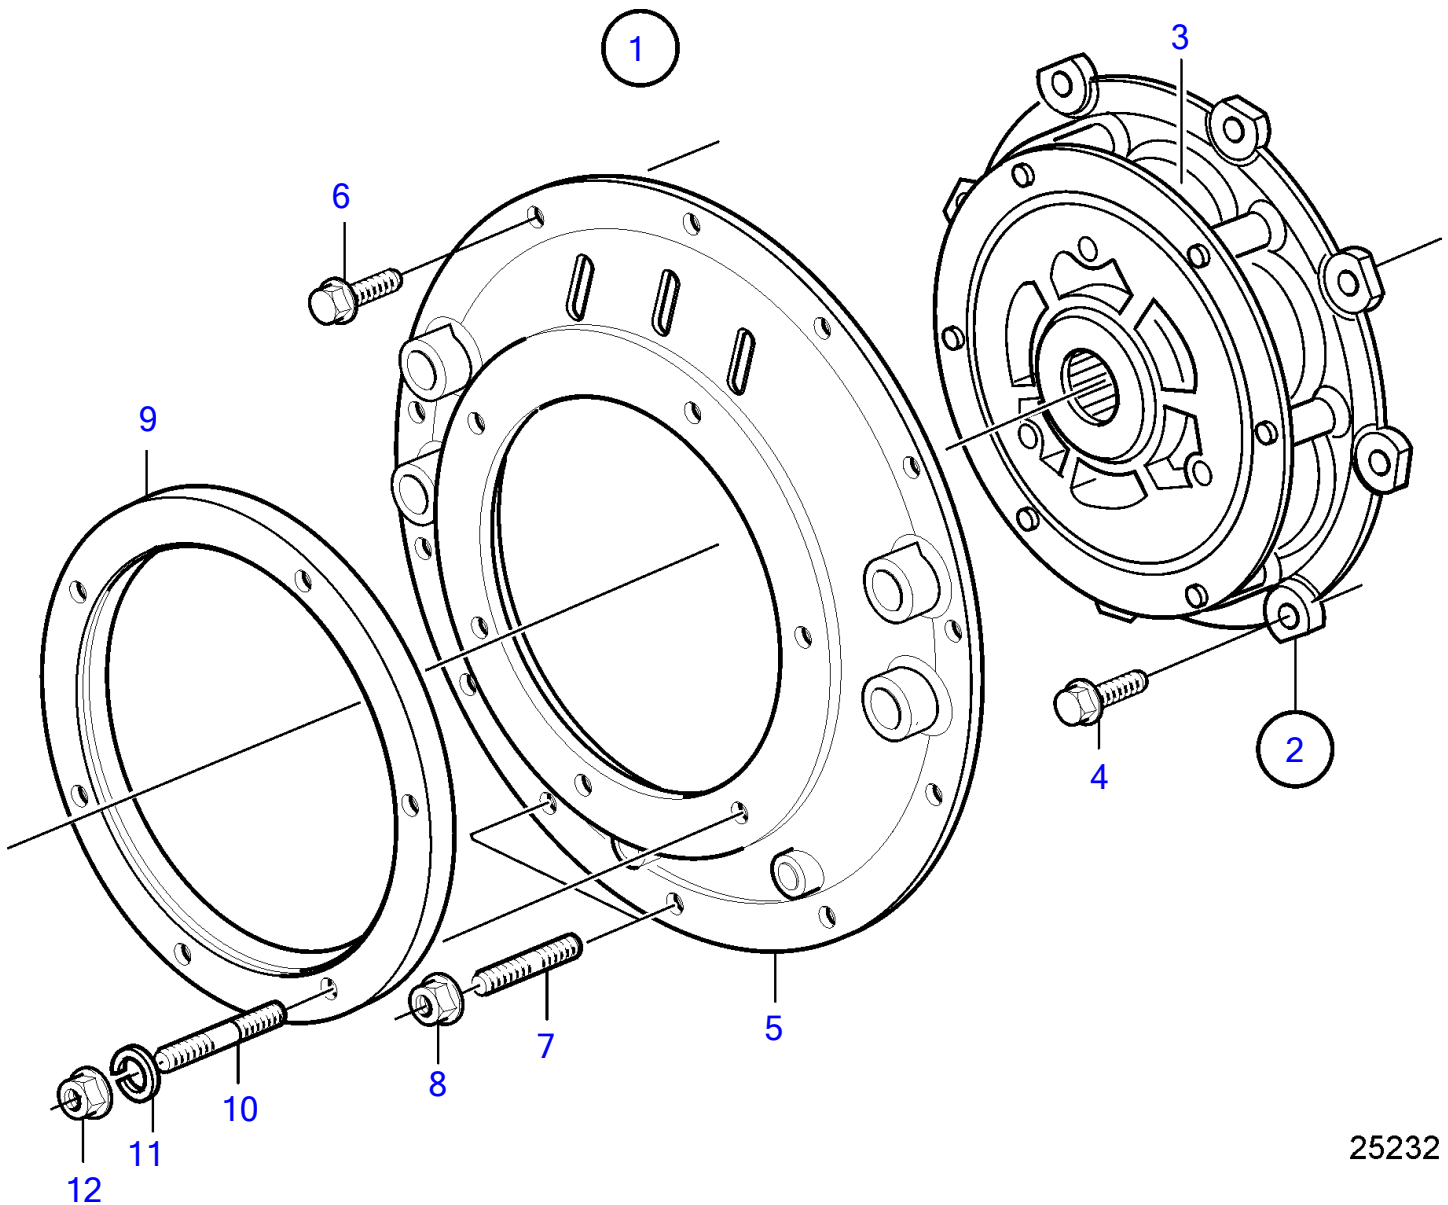

D4-180I-B, D4-180I-C, D4-180I-D, D4-180I-E, D4-210I-B, D4-225I-B, D4-225I-C, D4-225I-D, D4-260I-B, D4-260I-C, D4-260I-D, D4-300I-A, D4-300I-C, D4-300I-D, D4-225I-E, D4-260I-E, D4-300I-E

25232

D4-180I-B, D4-180I-C, D4-180I-D, D4-180I-E, D4-210I-B, D4-225I-B, D4-225I-C, D4-225I-D, D4-260I-B, D4-260I-C, D4-260I-D, D4-300I-A, D4-300I-C, D4-300I-D, D4-225I-E, D4-260I-E, D4-300I-E

REF	PART NO.	QTY	DESCRIPTION	NOTES
1		1	Connector kit	
2	3583843	1	• Flexible coupling	
3	21509613	1	• • Roller kit	Kit includes 4 pcs rubber rollers
4	965185	8	• Flange screw	
5	3584253	1	• Cover	
6	946472	10	• Flange screw	
7	953067	2	• Stud	
8	971095	2	• Flange nut	
9	3808744	1	• Spacer ring	
10	924081	6	• Stud	
11	942336	6	• Spring washer	
12	971071	6	• Hexagon nut	