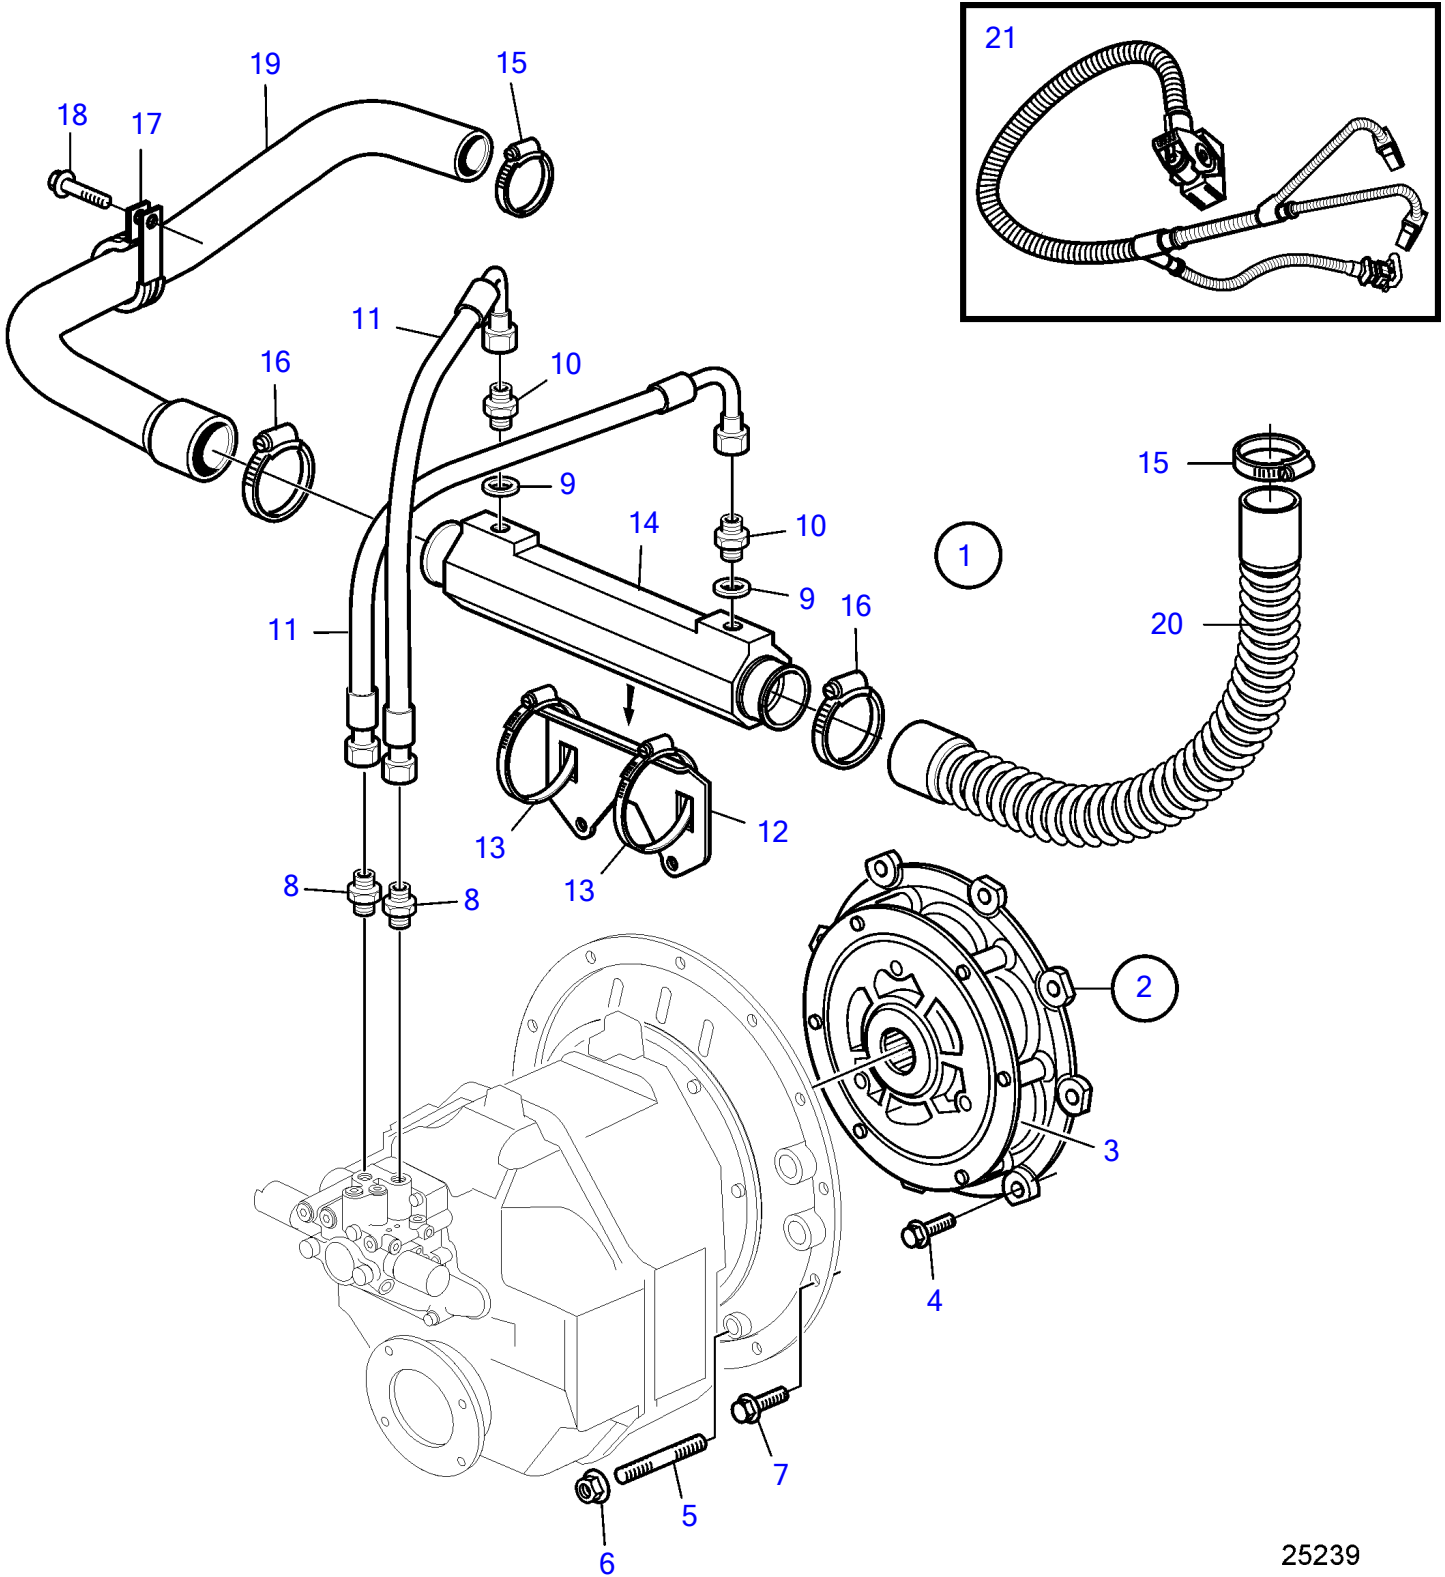

D4-300I-A, D4-300I-C, D4-300I-D, D4-300I-E

25239

D4-300I-A, D4-300I-C, D4-300I-D, D4-300I-E

| REF | PART NO. | QTY | DESCRIPTION | NOTES |
|-----|----------|-----|---------------------|-----------------------------------|
| 1 | | 1 | Connector kit | |
| 2 | 21111688 | 1 | • Flexible coupling | |
| 3 | 21509613 | 1 | • • Roller kit | Kit includes 4 pcs rubber rollers |
| 4 | 965185 | 8 | • Flange screw | |
| 5 | 953067 | 2 | • Stud | |
| 6 | 971095 | 2 | • Flange nut | |
| 7 | 946752 | 10 | • Flange screw | |
| 8 | 941750 | 2 | • Nipple | |
| 9 | 976930 | 2 | • Gasket | |
| 10 | 963948 | 2 | • Nipple | |
| 11 | 3584428 | 2 | • Hose | |
| 12 | 3584440 | 1 | • Bracket | |
| 13 | 943481 | 2 | • Hose clamp | |
| 14 | 3584435 | 1 | • Oil cooler | |
| 15 | 961671 | 2 | • Hose clamp | |
| 16 | 961672 | 2 | • Hose clamp | |
| 17 | 969354 | 1 | • Clamp | |
| 18 | 946440 | 1 | • Flange screw | |
| 19 | 3889729 | 1 | • Hose | |
| 20 | 3588788 | 1 | • Hose | |
| 21 | 40005753 | 1 | • Wiring harness | |