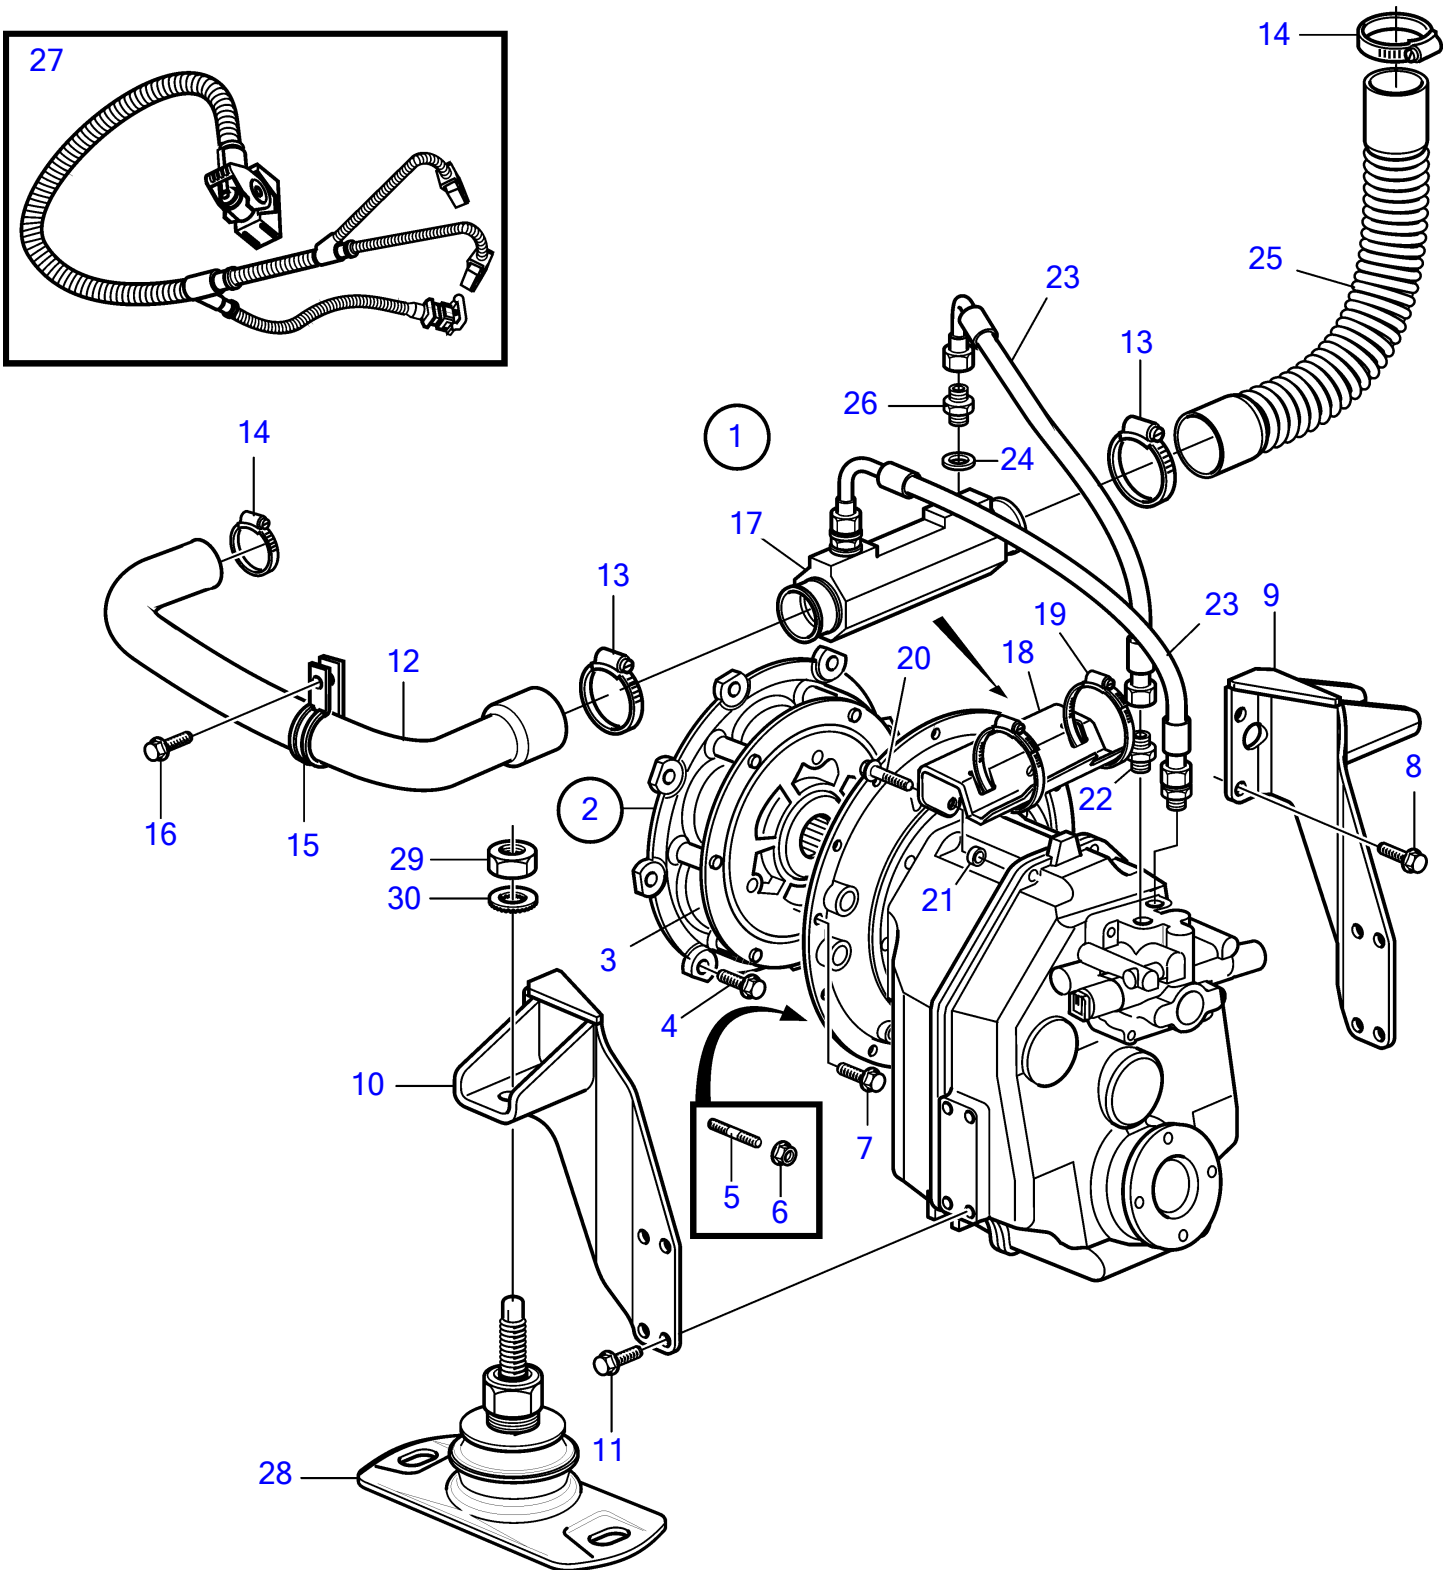

D4-180I-B, D4-180I-C, D4-225I-B, D4-225I-C, D4-260I-A, D4-260I-B, D4-260I-C

D4-180I-B, D4-180I-C, D4-225I-B, D4-225I-C, D4-260I-A, D4-260I-B, D4-260I-C

REF	PART NO.	QTY	DESCRIPTION	NOTES
1		1	Connector kit	
2	21111688	1	• Flexible coupling	
3	21509613	1	• • Roller kit	Kit includes 4 pcs rubber rollers
4	965185	8	• Flange screw	
5	953067	2	• Stud	L=45mm
6	971095	2	• Flange nut	
7	946752	10	• Flange screw	L=35mm
8	965225	4	• Flange screw	L=35mm
9	3595292	1	• Bracket	S.B
10	3595300	1	• Bracket	P
11	965191	8	• Flange screw	L=30mm
12	3583844	1	• Hose	
13	961672	2	• Hose clamp	
14	961671	2	• Hose clamp	
15	969354	1	• Clamp	
16	946440	1	• Flange screw	L=16mm
17	3584434	1	• Oil cooler	
18	3584439	1	• Bracket	
19	943481	2	• Hose clamp	
20	965220	2	• Flange screw	L=45mm
21	842930	2	• Spacer sleeve	
22	941750	2	• Nipple	
23	3584428	2	• Hose	
24	976930	2	• Gasket	
25	3588788	1	• Hose	
26	963948	2	• Nipple	
27	40005753	1	• Wiring harness	
	3883882	1	Wiring harness	For earlier version.
28	21717422	2	Rubber cushion	For D4 V-drive
29	955786	1	• Hexagon nut	
30	847766	1	• Lock washer	