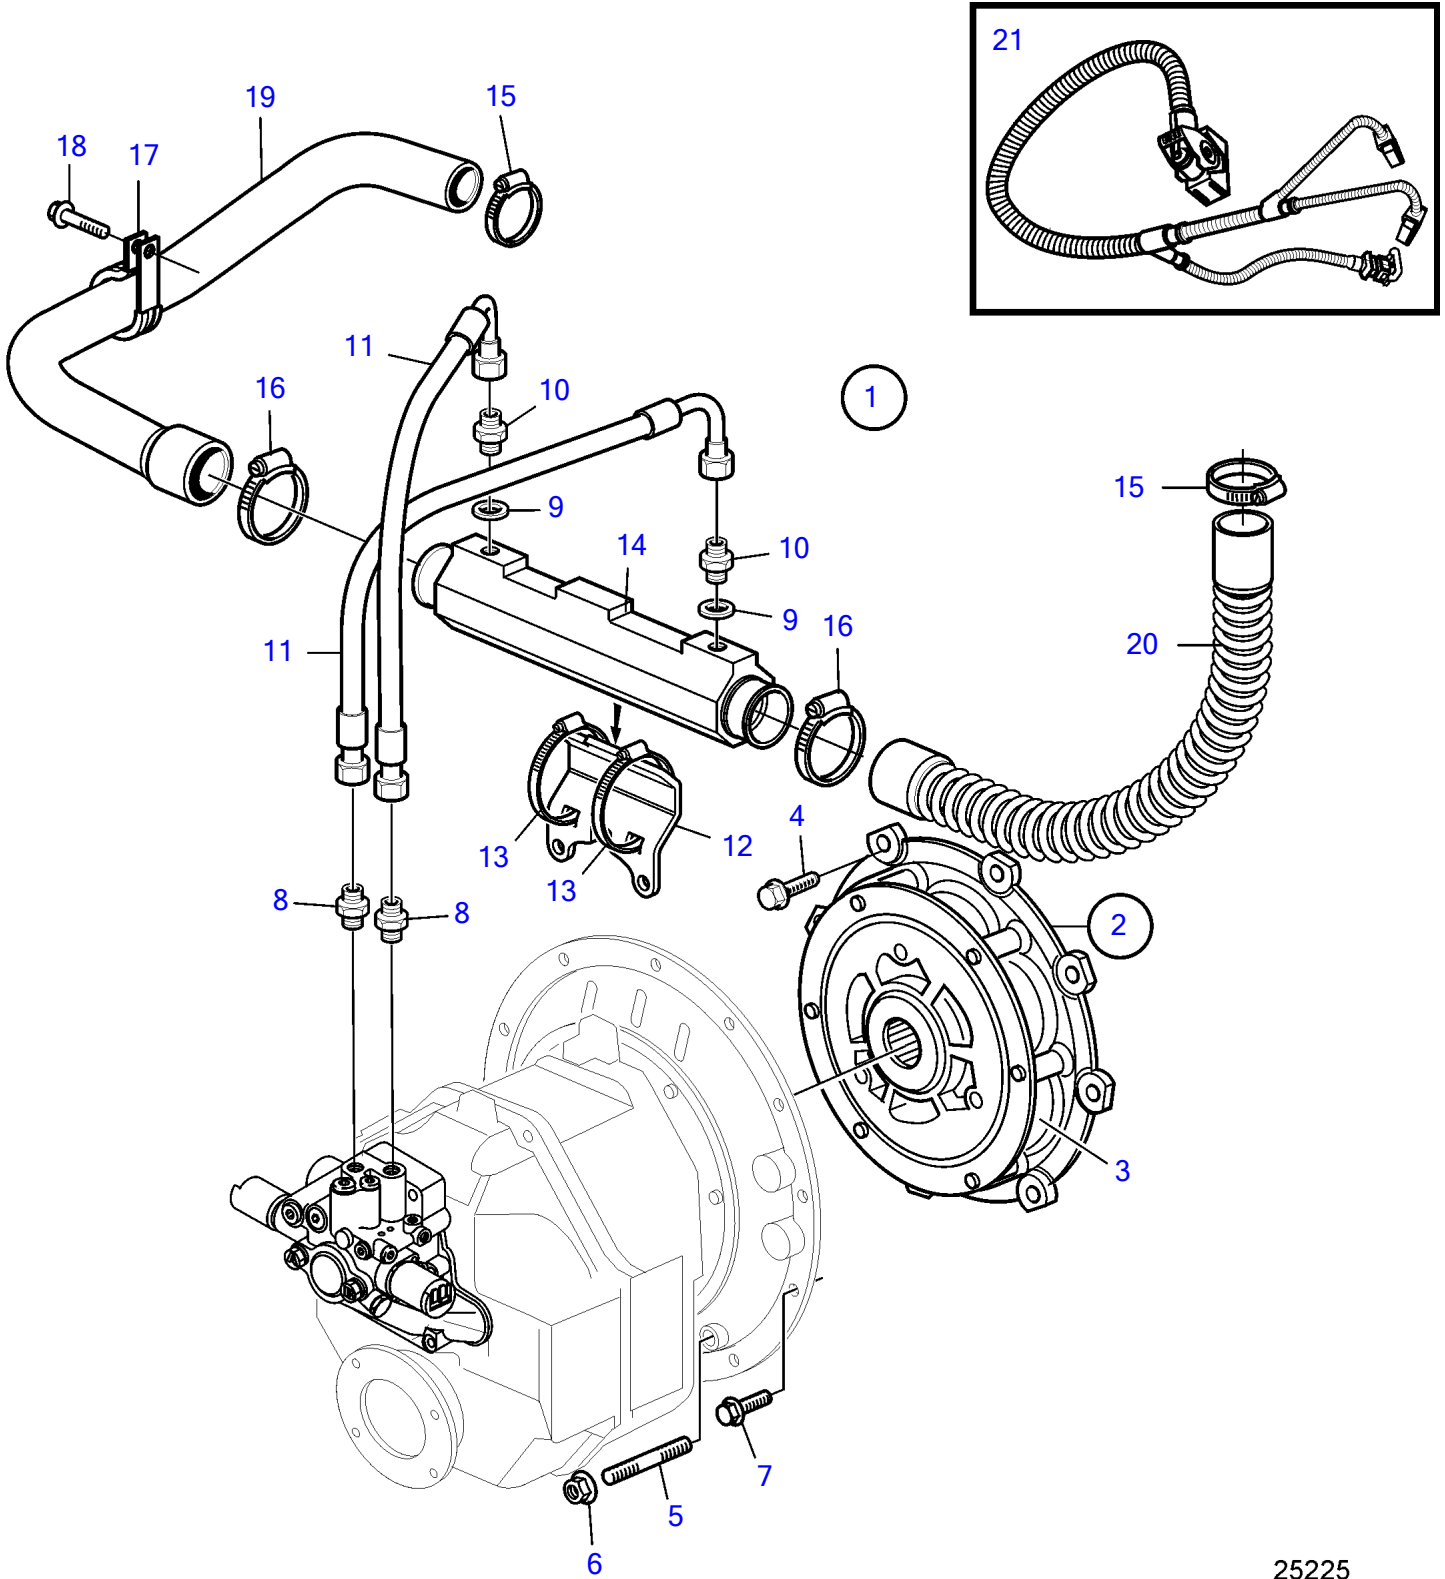

D4-225I-B, D4-225I-C, D4-260I-A, D4-260I-B, D4-260I-C

25225

D4-225I-B, D4-225I-C, D4-260I-A, D4-260I-B, D4-260I-C

| REF | PART NO. | QTY | DESCRIPTION | NOTES |
|-----|----------|-----|---------------------|-----------------------------------|
| 1 | | 1 | Connector kit | |
| 2 | 21111688 | 1 | • Flexible coupling | |
| 3 | 21509613 | 1 | • • Roller kit | Kit includes 4 pcs rubber rollers |
| 4 | 965185 | 8 | • Flange screw | |
| 5 | 953067 | 2 | • Stud | |
| 6 | 971095 | 2 | • Flange nut | |
| 7 | 946752 | 10 | • Flange screw | |
| 8 | 941750 | 2 | • Nipple | |
| 9 | 976930 | 2 | • Gasket | |
| 10 | 963948 | 2 | • Nipple | |
| 11 | 3584428 | 2 | • Hose | |
| 12 | 3584439 | 1 | • Bracket | |
| 13 | 943481 | 2 | • Hose clamp | |
| 14 | 3584434 | 1 | • Oil cooler | |
| 15 | 961671 | 1 | • Hose clamp | |
| 16 | 961672 | 1 | • Hose clamp | |
| 17 | 969354 | 1 | • Clamp | |
| 18 | 946440 | 1 | • Flange screw | |
| 19 | 3583844 | 1 | • Hose | |
| 20 | 3588788 | 1 | • Hose | |
| 21 | 40005753 | 1 | • Wiring harness | |
| | 3883882 | 1 | Wiring harness | For earlier version. |