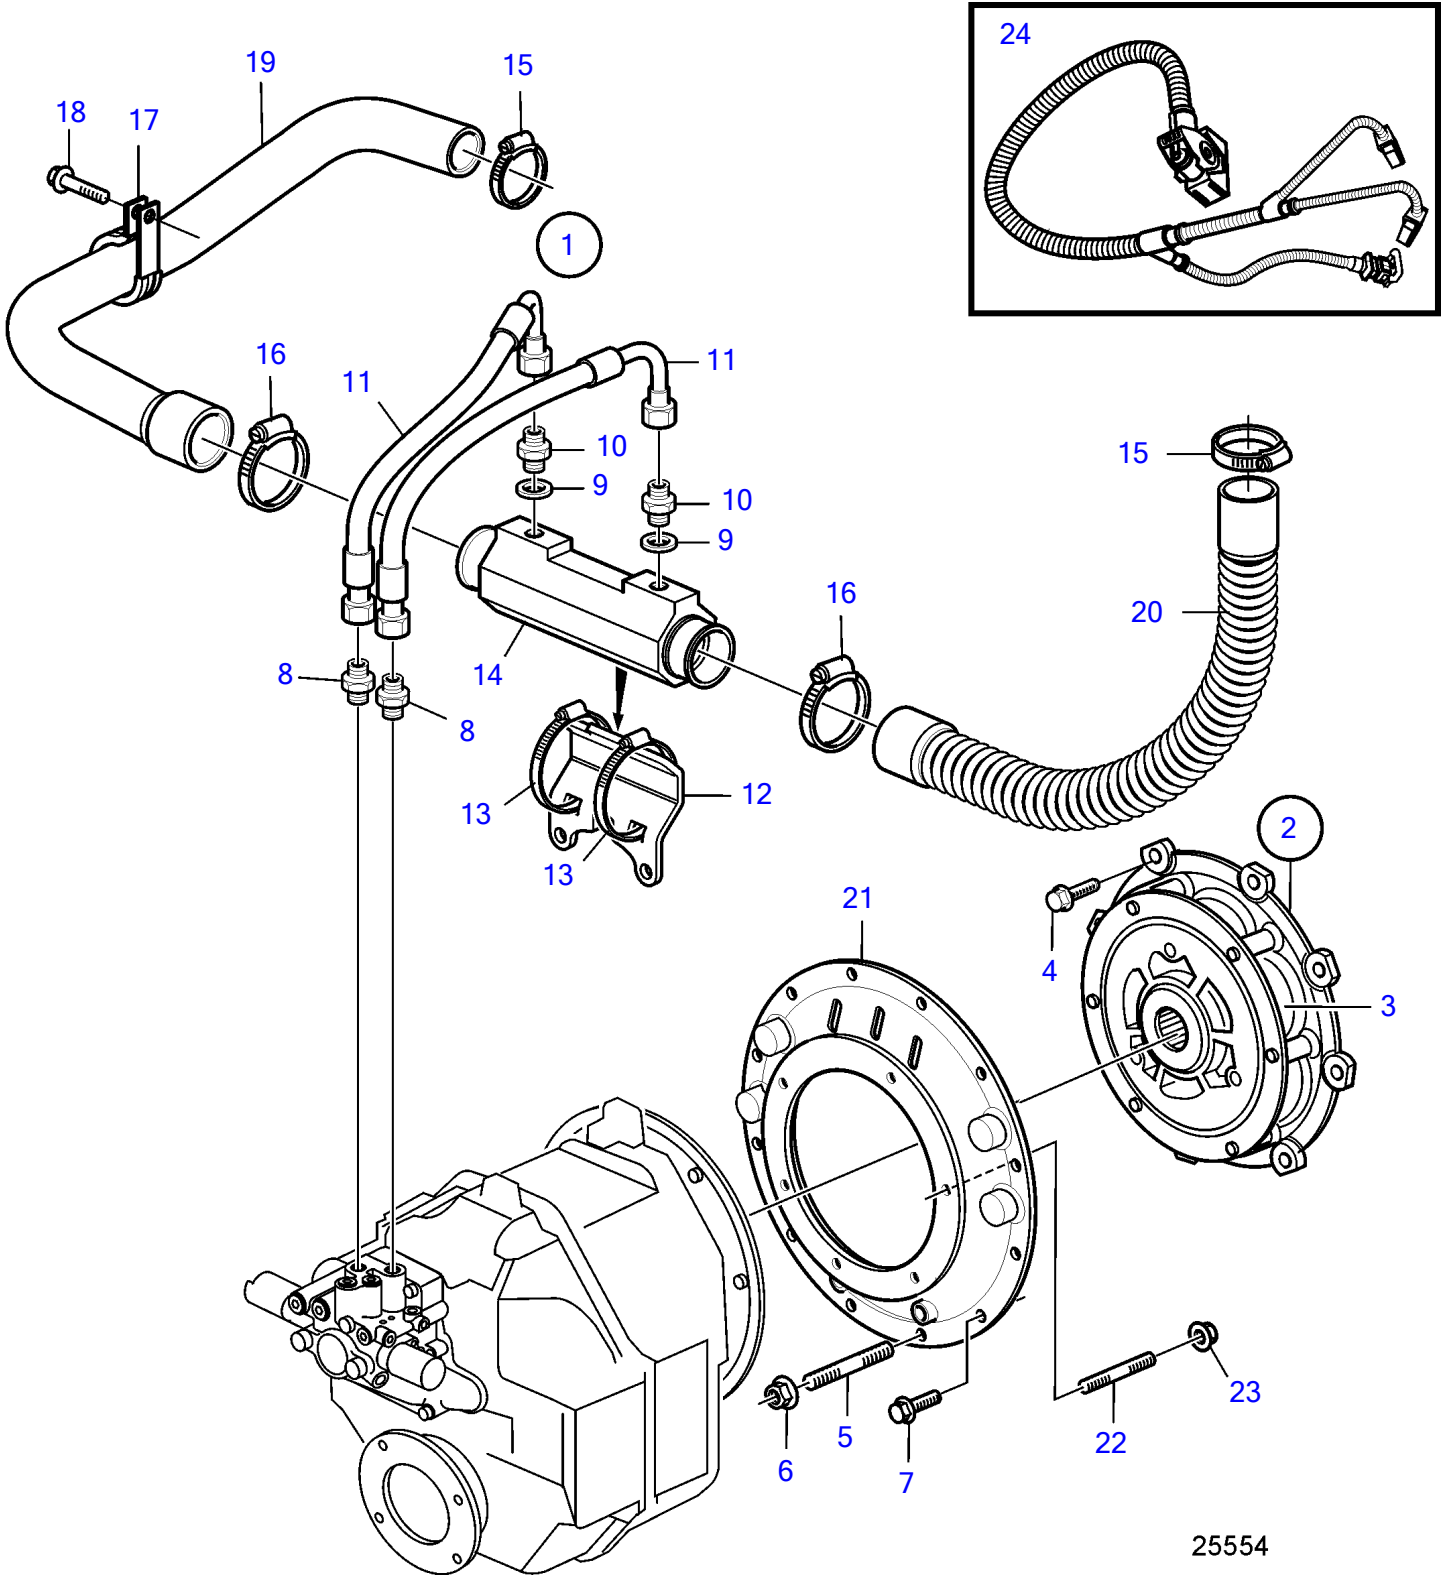

D4-300I-A, D4-300I-C, D4-300I-D, D4-300I-E

25554

D4-300I-A, D4-300I-C, D4-300I-D, D4-300I-E

REF	PART NO.	QTY	DESCRIPTION	NOTES
1	(21385485)	1	Connector kit	Obsolete part
2	21111688	1	• Flexible coupling	
3	21509611	1	• • Roller kit	Kit includes 4 pcs rubber rollers
4	965185	8	• Flange screw	
5	953067	2	• Stud	
6	971095	2	• Flange nut	
7	946752	10	• Flange screw	
8	941750	2	• Nipple	
9	976930	2	• Gasket	
10	963948	2	• Nipple	
11	3584428	2	• Hose	
12	3584439	1	• Bracket	
13	943481	2	• Hose clamp	
14	3584435	1	• Oil cooler	
15	961671	2	• Hose clamp	
16	961672	2	• Hose clamp	
17	969354	1	• Clamp	
18	946440	1	• Flange screw	
19	3889729	1	• Hose	
20	3588788	1	• Hose	
21	21328162	1	• Adapter	
22	924075	6	• Stud	
23	942336	6	• Spring washer	
24	40005753	1	• Wiring harness	
	3883882	1	Wiring harness	For earlier version.