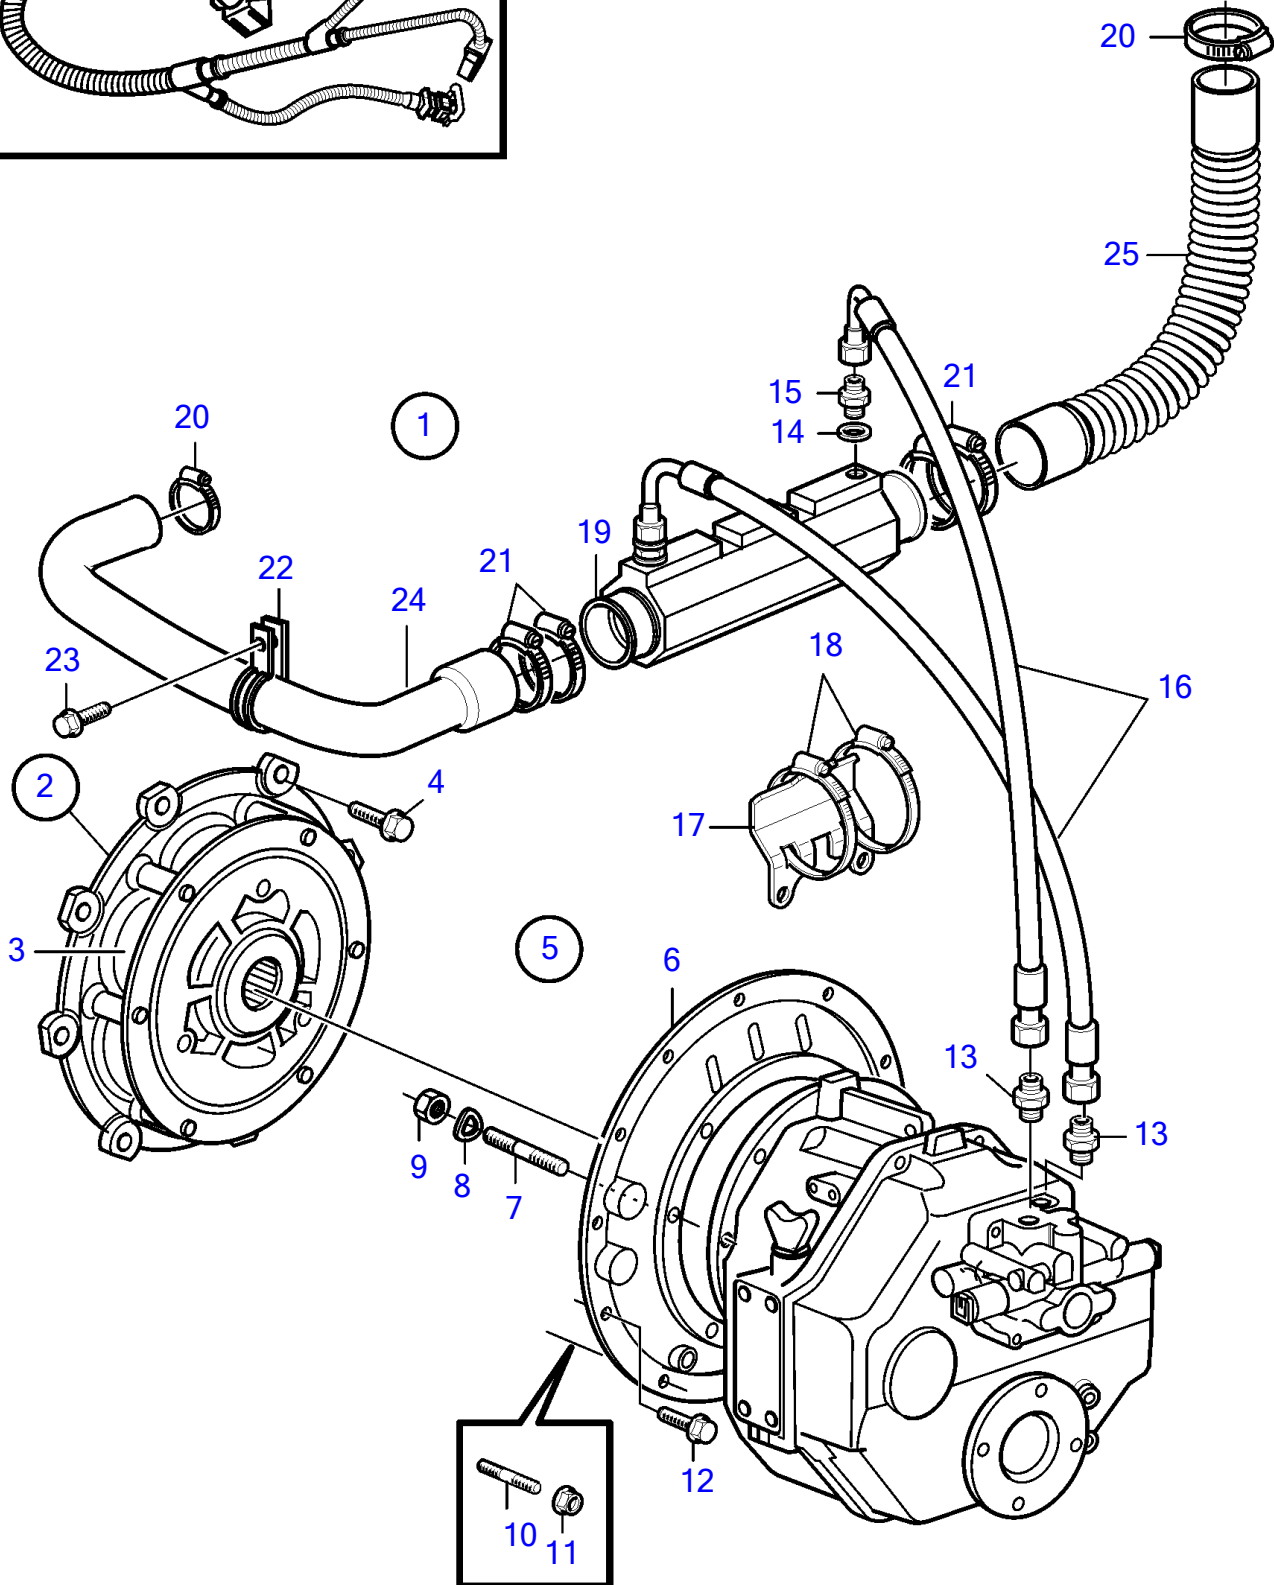

D4-180I-C, D4-180I-D, D4-180I-E, D4-225I-B, D4-225I-C, D4-225I-D, D4-225I-E

D4-180I-C, D4-180I-D, D4-180I-E, D4-225I-B, D4-225I-C, D4-225I-D, D4-225I-E

REF	PART NO.	QTY	DESCRIPTION	NOTES
1		1	Connector kit	
2	21111688	1	• Flexible coupling	
3	21509613	1	• • Roller kit	Kit includes 4 pcs rubber rollers
4	965185	8	• Flange screw	
5	21328166	1	• Adapter kit	
6	21328162	1	• • Adapter	
7	924075	6	• • Stud	
8	942336	6	• • Spring washer	
9	971071	6	• • Hexagon nut	
10	953067	2	• Stud	
11	971095	2	• Flange nut	
12	946752	10	• Flange screw	
13	941750	2	• Nipple	
14	976930	2	• Gasket	
15	963948	2	• Nipple	
16	3584428	2	• Hose	
17	3584438	1	• Bracket	
18	943481	2	• Hose clamp	
19	3584434	1	• Oil cooler	
20	961671	1	• Hose clamp	
21	961672	1	• Hose clamp	
22	969354	1	• Clamp	
23	946440	1	• Flange screw	
24	3583844	1	• Hose	
25	3588788	1	• Hose	
26	40005753	1	• Wiring harness	
	3883882	1	Wiring harness	For earlier version.