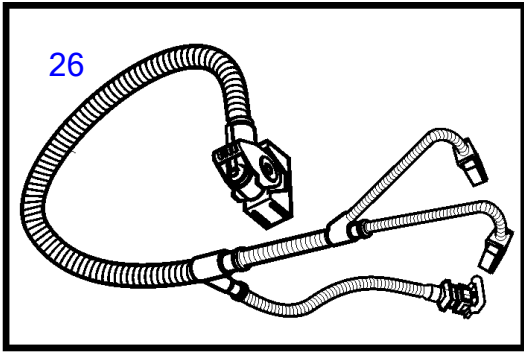

D4-180I-C, D4-180I-D, D4-180I-E, D4-225I-B, D4-225I-C, D4-225I-D, D4-225I-E

D4-180I-C, D4-180I-D, D4-180I-E, D4-225I-B, D4-225I-C, D4-225I-D, D4-225I-E

REF	PART NO.	QTY	DESCRIPTION	NOTES
1		1	Connector kit	
2	21111688	1	• Flexible coupling	
3	21509613	1	• • Roller kit	Kit includes 4 pcs rubber rollers
4	965185	8	• Flange screw	
5	21328166	1	• Adapter kit	
6	21328162	1	• • Adapter	
7	924075	6	• • Stud	
8	942336	6	• • Spring washer	
9	971071	6	• • Hexagon nut	
10	953067	2	• Stud	
11	971095	2	• Flange nut	
12	946752	10	• Flange screw	
13	941750	2	• Nipple	
14	976930	2	• Gasket	
15	963948	2	• Nipple	
16	3584428	2	• Hose	
17	3584438	1	• Bracket	
18	943481	2	• Hose clamp	
19	3584434	1	• Oil cooler	
20	961671	1	• Hose clamp	
21	961672	1	• Hose clamp	
22	969354	1	• Clamp	
23	946440	1	• Flange screw	
24	3583844	1	• Hose	
25	3588788	1	• Hose	
26	40005753	1	• Wiring harness	
	3883882	1	Wiring harness	For earlier version.