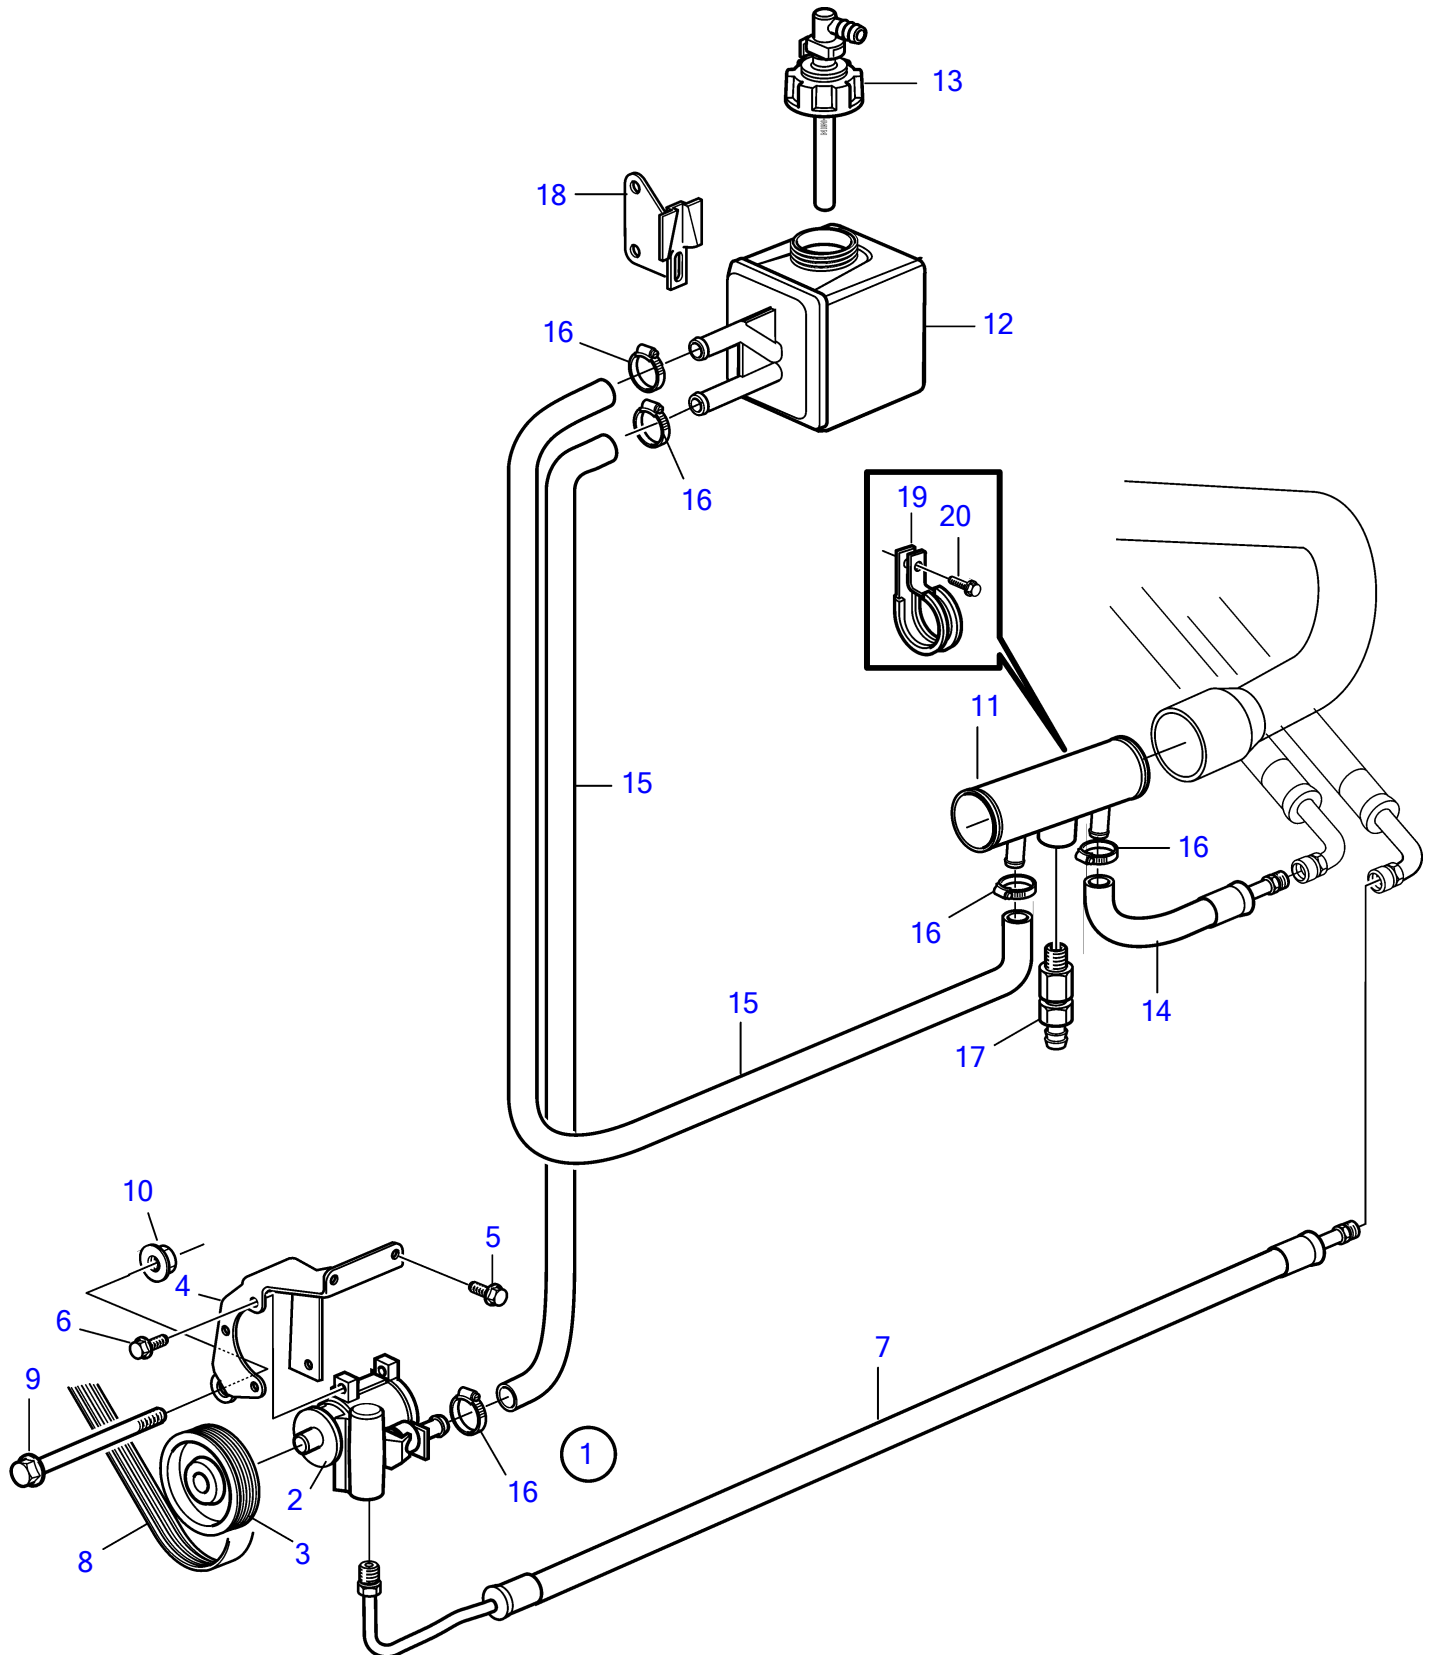

D4-180I-B, D4-180I-C, D4-180I-D, D4-180I-E, D4-210A-A, D4-210A-B, D4-210I-A, D4-210I-B, D4-225A-B, D4-225A-C, D4-225A-D, D4-225I-B, D4-225I-C, D4-225I-D, D4-260A-A, D4-260A-B, D4-260A-C, D4-260A-D, D4-260D-B, D4-260D-C, D4-260D-D, D4-260I-A, D4-260I-B, D4-260I-C, D4-260I-D, D4-300A-A, D4-300A-C, D4-300A-D, D4-300D-A, D4-300D-C, D4-300I-A, D4-300I-C, D4-300I-D, D4-225A-E, D4-225I-E, D4-260A-E, D4-260D-E, D4-260I-E, D4-300A-E, D4-300D-E, D4-300D-D, D4-300I-E

REF	PART NO.	QTY	DESCRIPTION	NOTES
1	21474337	1	Power steering pump	
2	21317314	1	• Pump	
3	21299963	1	• Pulley	
4	21279536	1	• Bracket	
5	946025	2	• Flange screw	
6	946440	3	• Flange screw	
7	21287109	1	• Hydraulic hose	
	21342749	1	Hydraulic hose	For jackshaft
8	21407028	1	V-ribbed belt	
9	946474	1	Flange screw	
10	971096	1	Flange nut	
11	3584243	1	Radiator	
12	3863190	1	Reservoir	
13	3863122	1	Cover	
14	3808486	1	Hydraulic hose	(889430)
15	941995	X	Hose	L=2,5m
16	961664	3	Hose clamp	
	961666	2	Hose clamp	
17	949918	1	Shut-off cock	
18	856768	1	Bracket	
19	984474	1	Clamp	
20	946440	1	Flange screw	