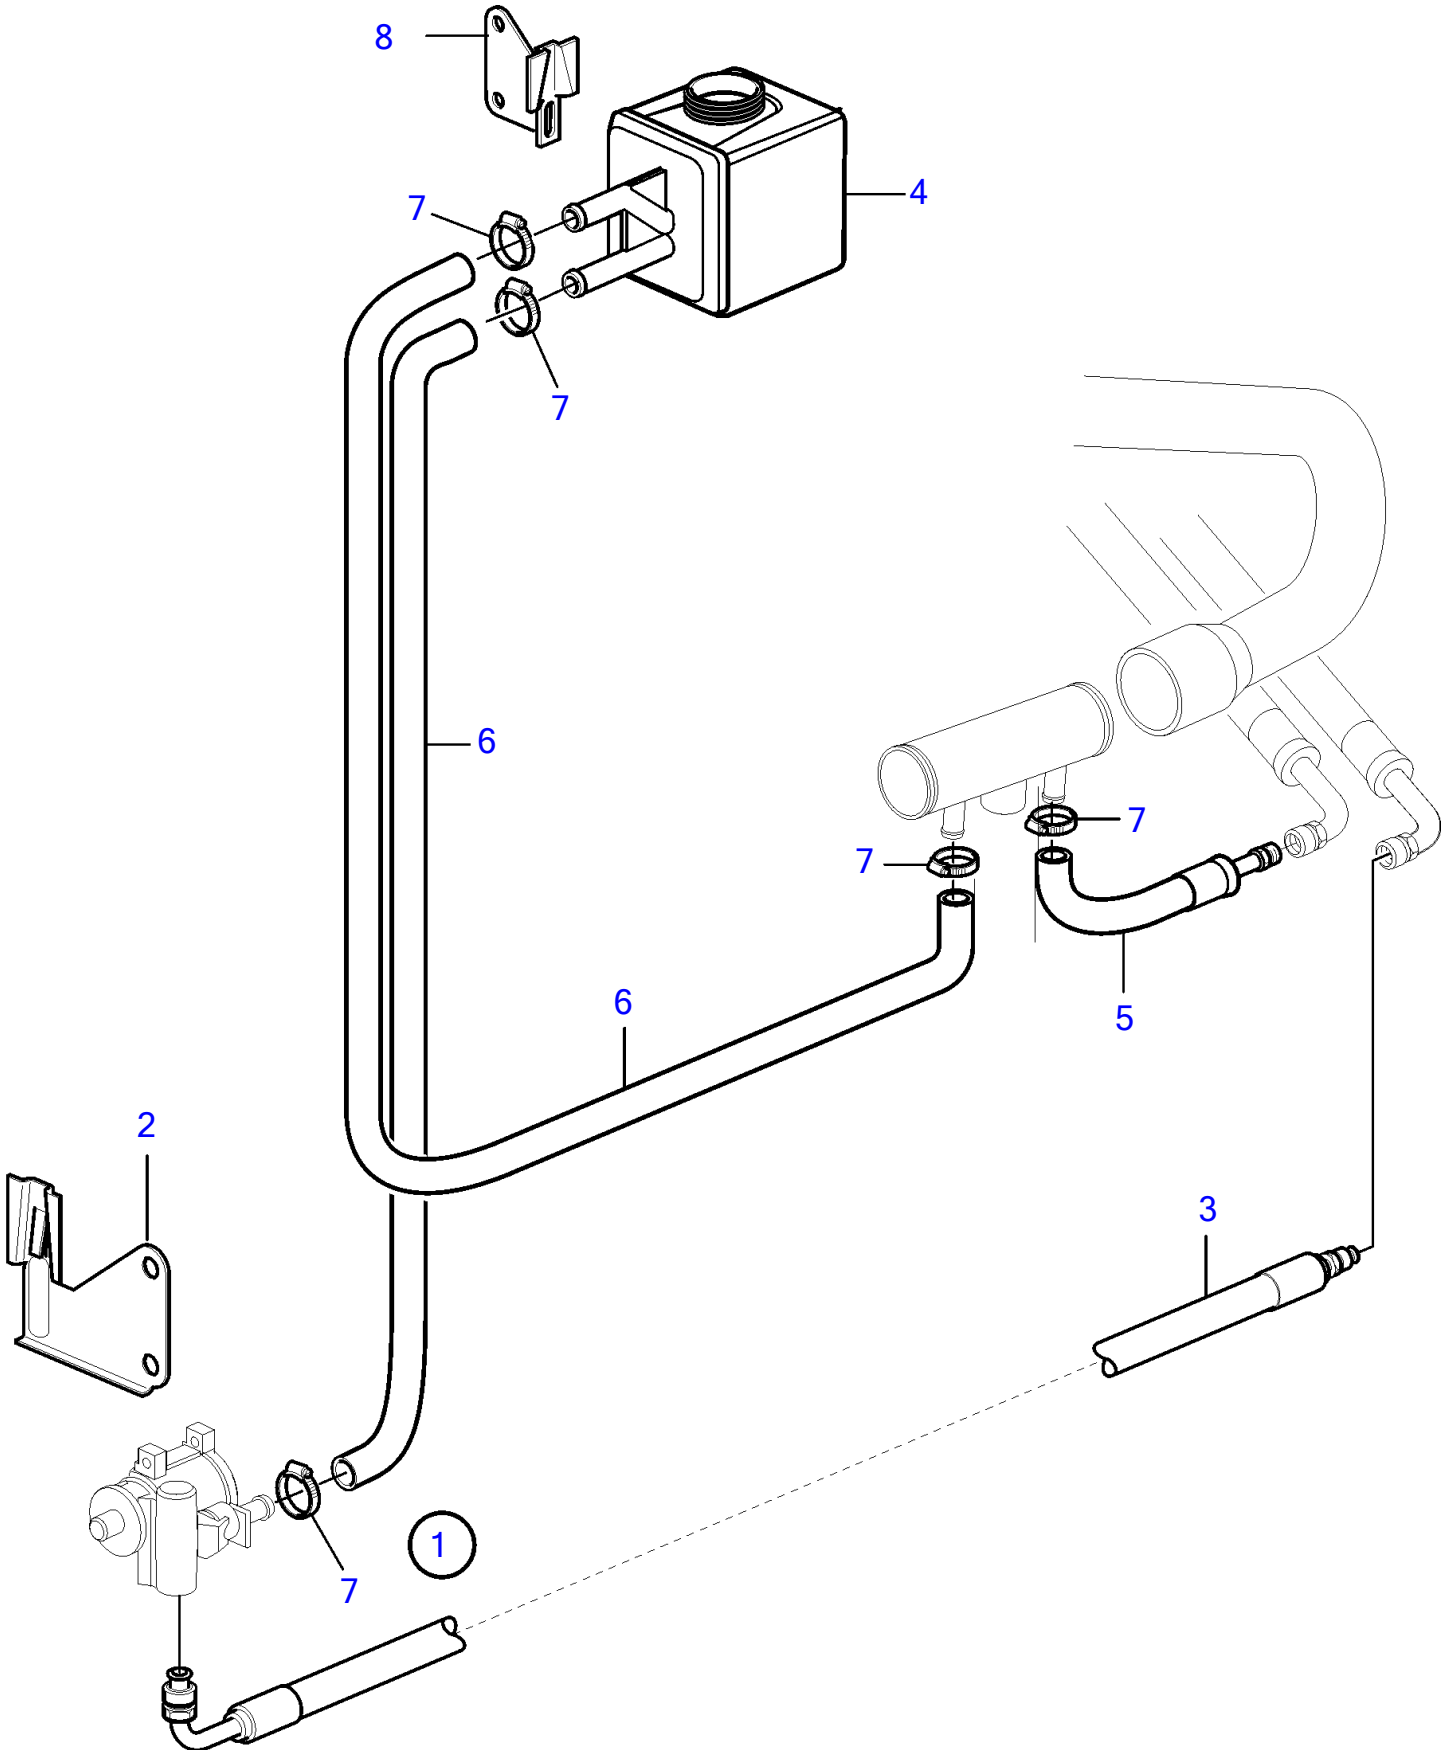

D4-225A-D, D4-260A-D, D4-300A-D, D4-225A-E, D4-260A-E, D4-300A-E

25947

Upd:2012-02-23

25947

7746200-64-36904

D4-225A-D, D4-260A-D, D4-300A-D, D4-225A-E, D4-260A-E, D4-300A-E

REF	PART NO.	QTY	DESCRIPTION	NOTES
1		1	Mounting kit	
2	856768	1	• Bracket	
3	21287109	1	• Hydraulic hose	
	21503249	1	• Hydraulic hose	For jackshaft
4	3885918	1	• Reservoir	
5	3808486	1	• Hydraulic hose	
6	941995	X	• Hose	L=2,5m
7	961664	3	• Hose clamp	
	961666	2	• Hose clamp	
8	856768	1	• Bracket	