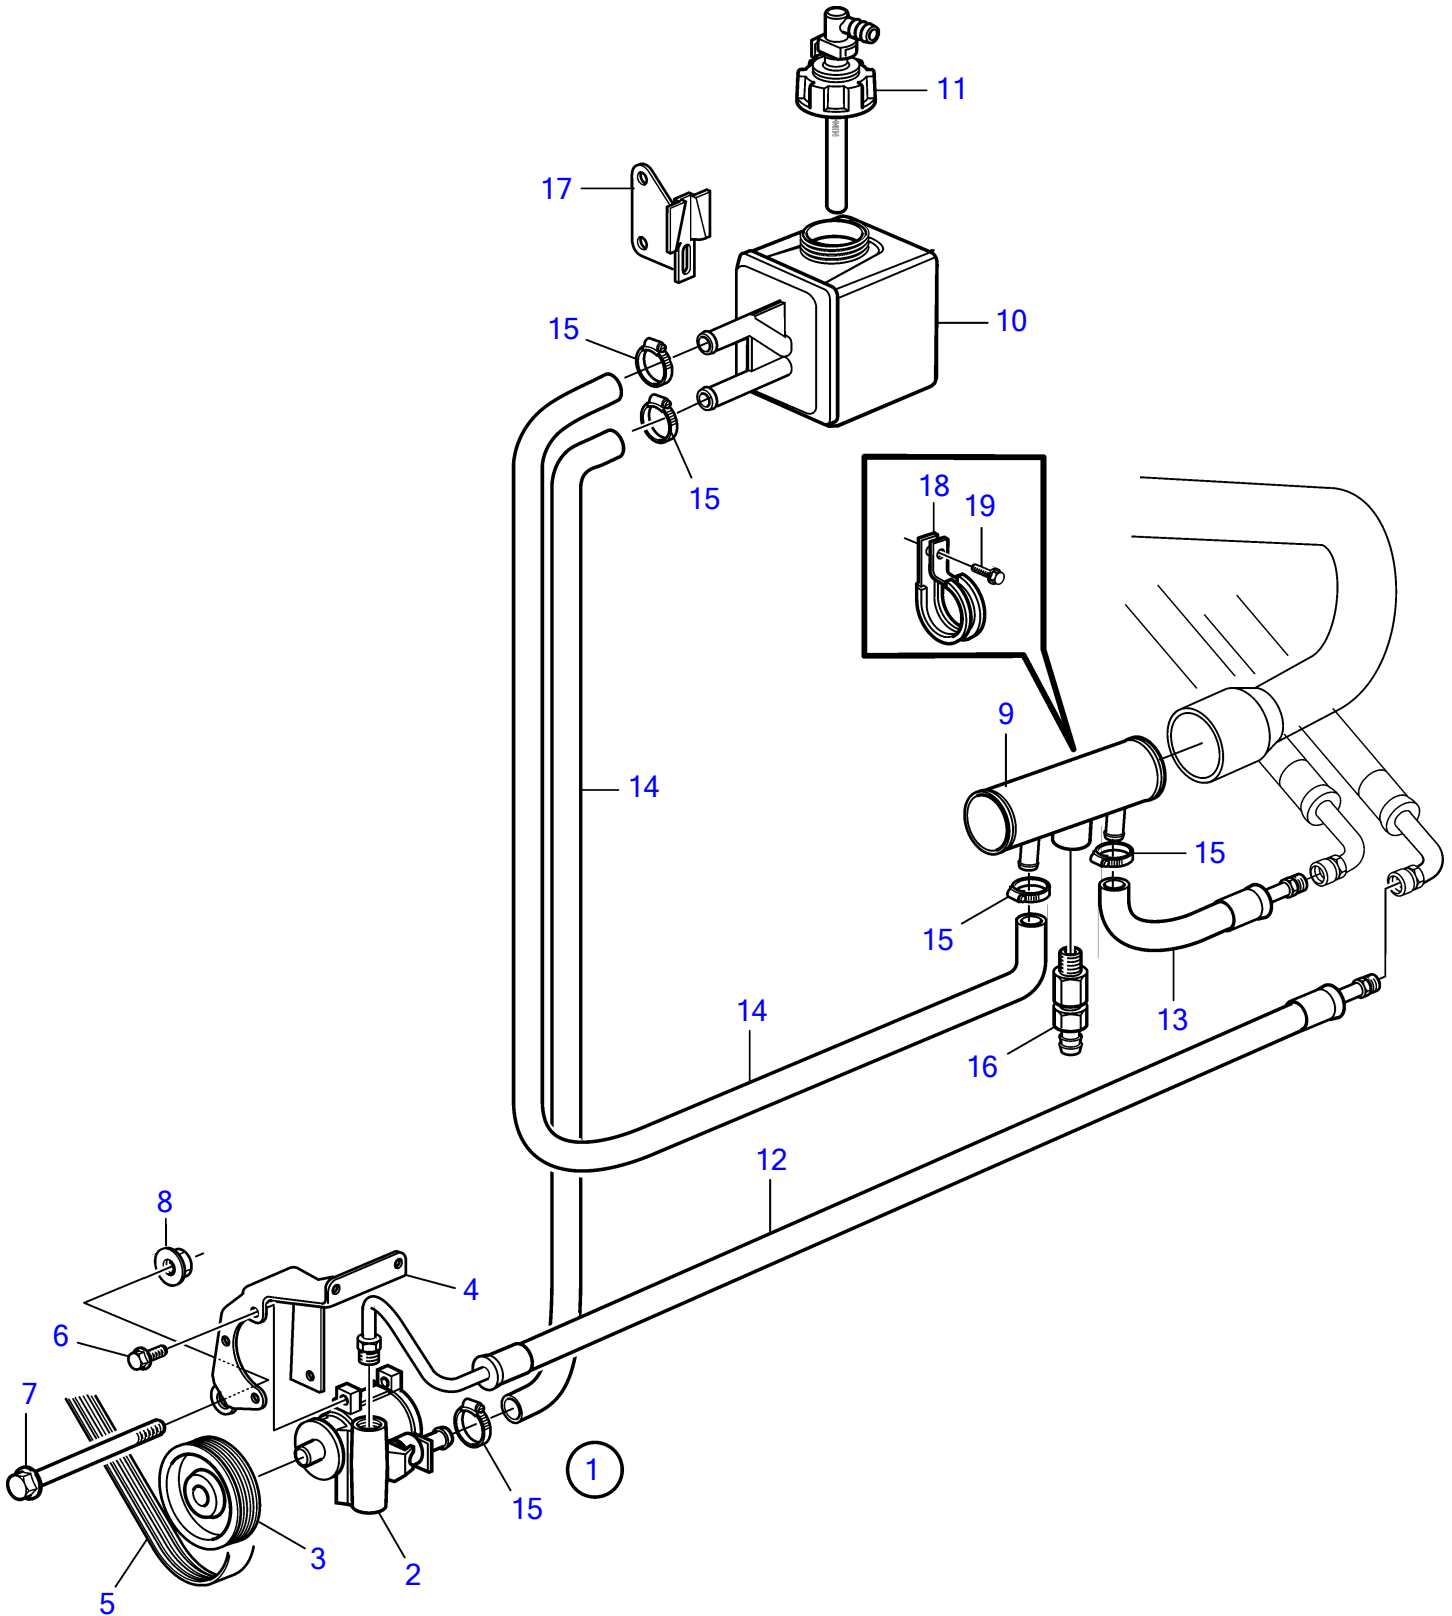

D4-180I-B, D4-210A-A, D4-210A-B, D4-210I-A, D4-210I-B, D4-225A-B, D4-225I-B, D4-260A-A, D4-260A-B, D4-260I-A, D4-260I-B, D4-300A-A, D4-300I-A

26112

D4-180I-B, D4-210A-A, D4-210A-B, D4-210I-A, D4-210I-B, D4-225A-B, D4-225I-B, D4-260A-A, D4-260A-B, D4-260I-A, D4-260I-B, D4-300A-A, D4-300I-A

REF	PART NO.	QTY	DESCRIPTION	NOTES
1	(3583737)	1	Pump	Obsolete part
2	1359649	1	• Power steering pump	
3	3583030	1	• Pulley	
4	3583676	1	Bracket	
5	3582696	1	V-ribbed belt	
6	946440	5	Flange screw	
7	946474	1	Flange screw	
8	971096	1	Flange nut	
9	3584243	1	Radiator	
10	3863190	1	Reservoir	
11	3863122	1	Cover	
12	889428	1	Hydraulic hose	(889427)
13	3808486	1	Hydraulic hose	(889430)
14	941995	X	Hose	L=2,5m
15	961664	3	Hose clamp	
	961666	2	Hose clamp	
16	949918	1	Shut-off cock	
17	856768	1	Bracket	
18	984474	1	Clamp	
19	946440	1	Flange screw	