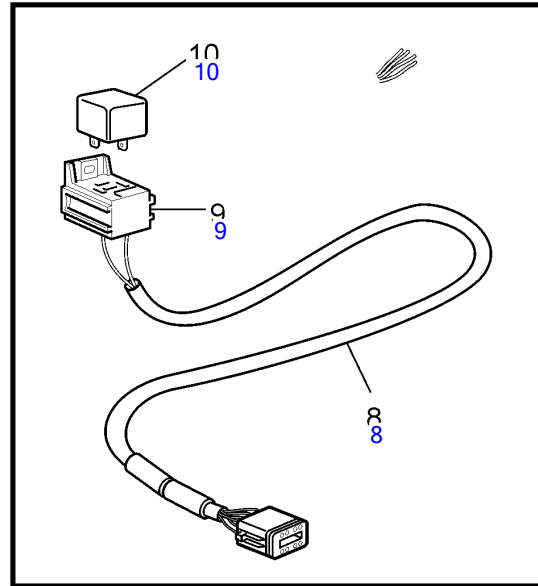

D4-180I-E, D4-225A-E, D4-225I-E, D4-260A-E, D4-260D-E, D4-260I-E, D4-300A-E, D4-300D-E, D4-300I-E

25288

D4-180I-E, D4-225A-E, D4-225I-E, D4-260A-E, D4-260D-E, D4-260I-E, D4-300A-E, D4-300D-E, D4-300I-E

REF	PART NO.	QTY	DESCRIPTION	SEE SEC.	NOTES
1	3587071	3	Starter switch		
2	859955	1	• Plastic nut		
3	859953	2	• Key		State key code when ordering.
			• Bulletin 49-30	49-30-EN	Key P/N 859953
4	21461496	3	Network adapter		
5	3817974	1	• Alarm		
6	21469055	2	Connection block		
7	3886666	7	Cable		
8	21450563	2	Cable		
9	977184	1	• Housing		
10	873765	1	• Relay		12V
	3171420	1	• Relay		24V
11	21287072	1	Wiring harness		
12	21421941	2	Cable		
13	21427460	1	Cable		
14	881849	3	Wiring harness		