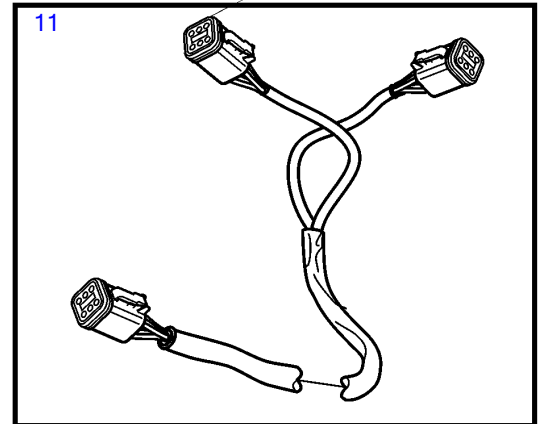

D4-180I-E, D4-225A-E, D4-225I-E, D4-260A-E, D4-260D-E, D4-260I-E, D4-300A-E, D4-300D-E, D4-300I-E

25288

D4-180I-E, D4-225A-E, D4-225I-E, D4-260A-E, D4-260D-E, D4-260I-E, D4-300A-E, D4-300D-E, D4-300I-E

REF	PART NO.	QTY	DESCRIPTION	SEE SEC.	NOTES
1	3587071	3	Starter switch		
2	859955	1	• Plastic nut		
3	859953	2	• Key		State key code when ordering.
			• Bulletin 49-30	49-30-EN	Key P/N 859953
4	21461496	3	Network adapter		
5	3817974	1	• Alarm		
6	21469055	2	Connection block		
7	3886666	7	Cable		
8	21450563	2	Cable		
9	977184	1	• Housing		
10	873765	1	• Relay		12V
	3171420	1	• Relay		24V
11	21287072	1	Wiring harness		
12	21421941	2	Cable		
13	21427460	1	Cable		
14	881849	3	Wiring harness		