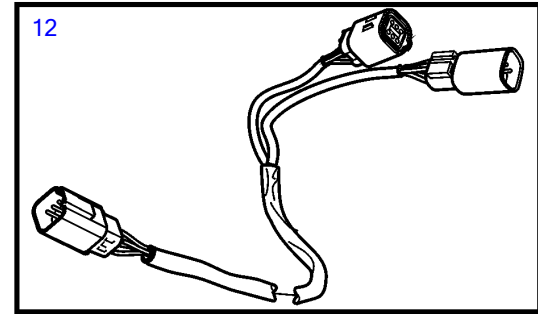

D4-180I-E, D4-225A-E, D4-225I-E, D4-260A-E, D4-260D-E, D4-260I-E, D4-300A-E, D4-300D-E, D4-300I-E

25288

D4-180I-E, D4-225A-E, D4-225I-E, D4-260A-E, D4-260D-E, D4-260I-E, D4-300A-E, D4-300D-E, D4-300I-E

REF	PART NO.	QTY	DESCRIPTION	SEE SEC.	NOTES
1	3587071	3	Starter switch		
2	859955	1	• Plastic nut		
3	859953	2	• Key		State key code when ordering.
			• Bulletin 49-30	49-30-EN	Key P/N 859953
4	21461496	3	Network adapter		
5	3817974	1	• Alarm		
6	21469055	2	Connection block		
7	3886666	7	Cable		
8	21450563	2	Cable		
9	977184	1	• Housing		
10	873765	1	• Relay		12V
	3171420	1	• Relay		24V
11	21287072	1	Wiring harness		
12	21421941	2	Cable		
13	21427460	1	Cable		
14	881849	3	Wiring harness		