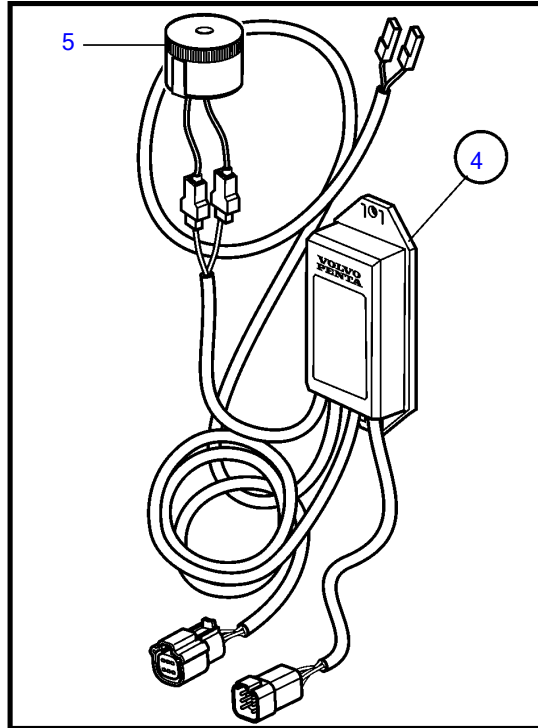

D4-180I-E, D4-225A-E, D4-225I-E, D4-260A-E, D4-260D-E, D4-260I-E, D4-300A-E, D4-300D-E, D4-300I-E

25288

D4-180I-E, D4-225A-E, D4-225I-E, D4-260A-E, D4-260D-E, D4-260I-E, D4-300A-E, D4-300D-E, D4-300I-E

REF	PART NO.	QTY	DESCRIPTION	SEE SEC.	NOTES
1	3587071	3	Starter switch		
2	859955	1	• Plastic nut		
3	859953	2	• Key		State key code when ordering.
			• Bulletin 49-30	49-30-EN	Key P/N 859953
4	21461496	3	Network adapter		
5	3817974	1	• Alarm		
6	21469055	2	Connection block		
7	3886666	7	Cable		
8	21450563	2	Cable		
9	977184	1	• Housing		
10	873765	1	• Relay		12V
	3171420	1	• Relay		24V
11	21287072	1	Wiring harness		
12	21421941	2	Cable		
13	21427460	1	Cable		
14	881849	3	Wiring harness		