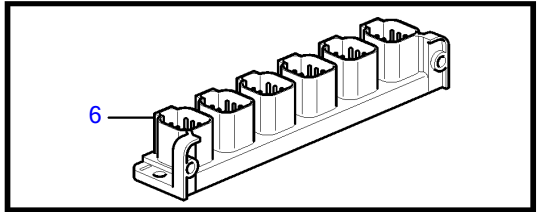

D4-180I-E, D4-225A-E, D4-225I-E, D4-260A-E, D4-260D-E, D4-260I-E, D4-300A-E, D4-300D-E, D4-300I-E

25288

D4-180I-E, D4-225A-E, D4-225I-E, D4-260A-E, D4-260D-E, D4-260I-E, D4-300A-E, D4-300D-E, D4-300I-E

REF	PART NO.	QTY	DESCRIPTION	SEE SEC.	NOTES
1	3587071	3	Starter switch		
2	859955	1	• Plastic nut		
3	859953	2	• Key		State key code when ordering.
			• Bulletin 49-30	49-30-EN	Key P/N 859953
4	21461496	3	Network adapter		
5	3817974	1	• Alarm		
6	21469055	2	Connection block		
7	3886666	7	Cable		
8	21450563	2	Cable		
9	977184	1	• Housing		
10	873765	1	• Relay		12V
	3171420	1	• Relay		24V
11	21287072	1	Wiring harness		
12	21421941	2	Cable		
13	21427460	1	Cable		
14	881849	3	Wiring harness		