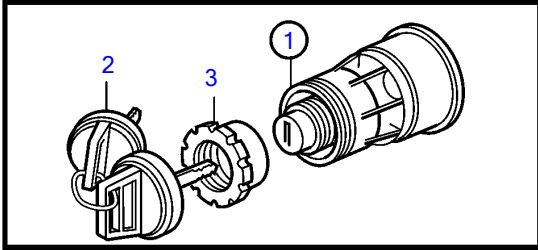

D4-180I-E, D4-225A-E, D4-225I-E, D4-260A-E, D4-260D-E, D4-260I-E, D4-300A-E, D4-300D-E, D4-300I-E

25288

D4-180I-E, D4-225A-E, D4-225I-E, D4-260A-E, D4-260D-E, D4-260I-E, D4-300A-E, D4-300D-E, D4-300I-E

REF	PART NO.	QTY	DESCRIPTION	SEE SEC.	NOTES
1	3587071	3	Starter switch		
2	859955	1	• Plastic nut		
3	859953	2	• Key		State key code when ordering.
			• Bulletin 49-30	49-30-EN	Key P/N 859953
4	21461496	3	Network adapter		
5	3817974	1	• Alarm		
6	21469055	2	Connection block		
7	3886666	7	Cable		
8	21450563	2	Cable		
9	977184	1	• Housing		
10	873765	1	• Relay		12V
	3171420	1	• Relay		24V
11	21287072	1	Wiring harness		
12	21421941	2	Cable		
13	21427460	1	Cable		
14	881849	3	Wiring harness		