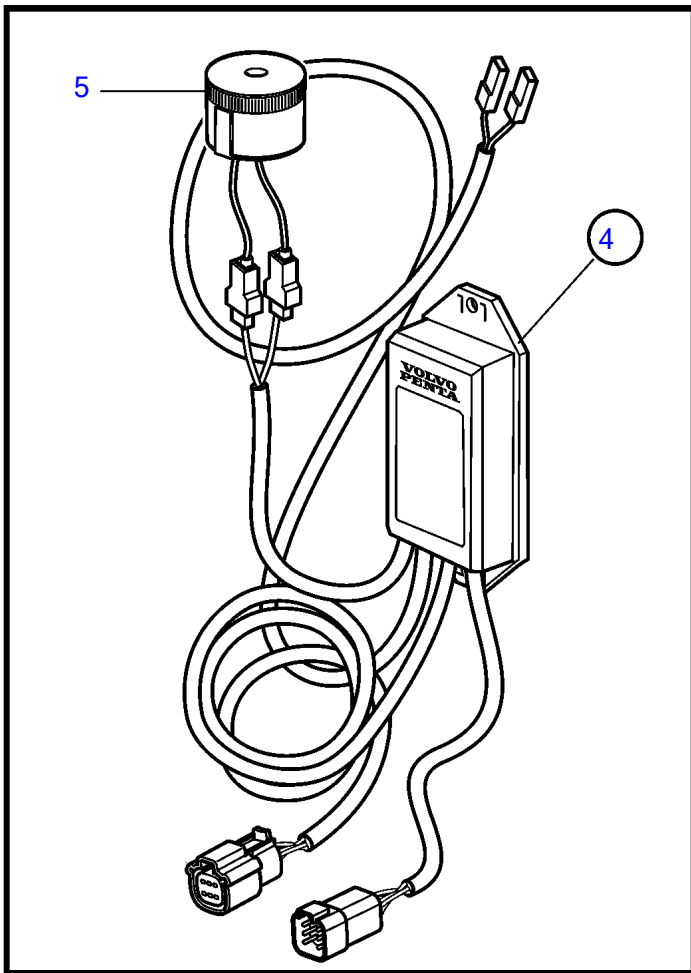

D4-180I-E, D4-225A-E, D4-225I-E, D4-260A-E, D4-260D-E, D4-260I-E, D4-300A-E, D4-300D-E, D4-300I-E

25286

D4-180I-E, D4-225A-E, D4-225I-E, D4-260A-E, D4-260D-E, D4-260I-E, D4-300A-E, D4-300D-E, D4-300I-E

REF	PART NO.	QTY	DESCRIPTION	SEE SEC.	NOTES
1	3587071	1	Starter switch		
2	859955	1	• Plastic nut		
3	859953	1	• Key		State key code when ordering.
			• Bulletin 49-30	49-30-EN	Key P/N 859953
4	21461496	1	Network adapter		
5	3817974	1	• Alarm		
6	21469055	1	Connection block		
7	3886666	3	Cable		
8	881849	1	Wiring harness		