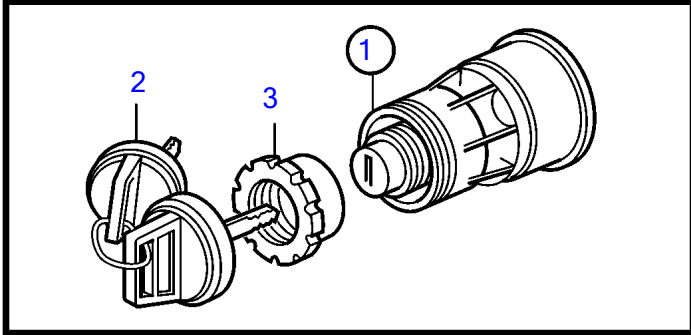

D4-180I-E, D4-225A-E, D4-225I-E, D4-260A-E, D4-260D-E, D4-260I-E, D4-300A-E, D4-300D-E, D4-300I-E

25286

D4-180I-E, D4-225A-E, D4-225I-E, D4-260A-E, D4-260D-E, D4-260I-E, D4-300A-E, D4-300D-E, D4-300I-E

REF	PART NO.	QTY	DESCRIPTION	SEE SEC.	NOTES
1	3587071	1	Starter switch		
2	859955	1	• Plastic nut		
3	859953	1	• Key		State key code when ordering.
			• Bulletin 49-30	49-30-EN	Key P/N 859953
4	21461496	1	Network adapter		
5	3817974	1	• Alarm		
6	21469055	1	Connection block		
7	3886666	3	Cable		
8	881849	1	Wiring harness		