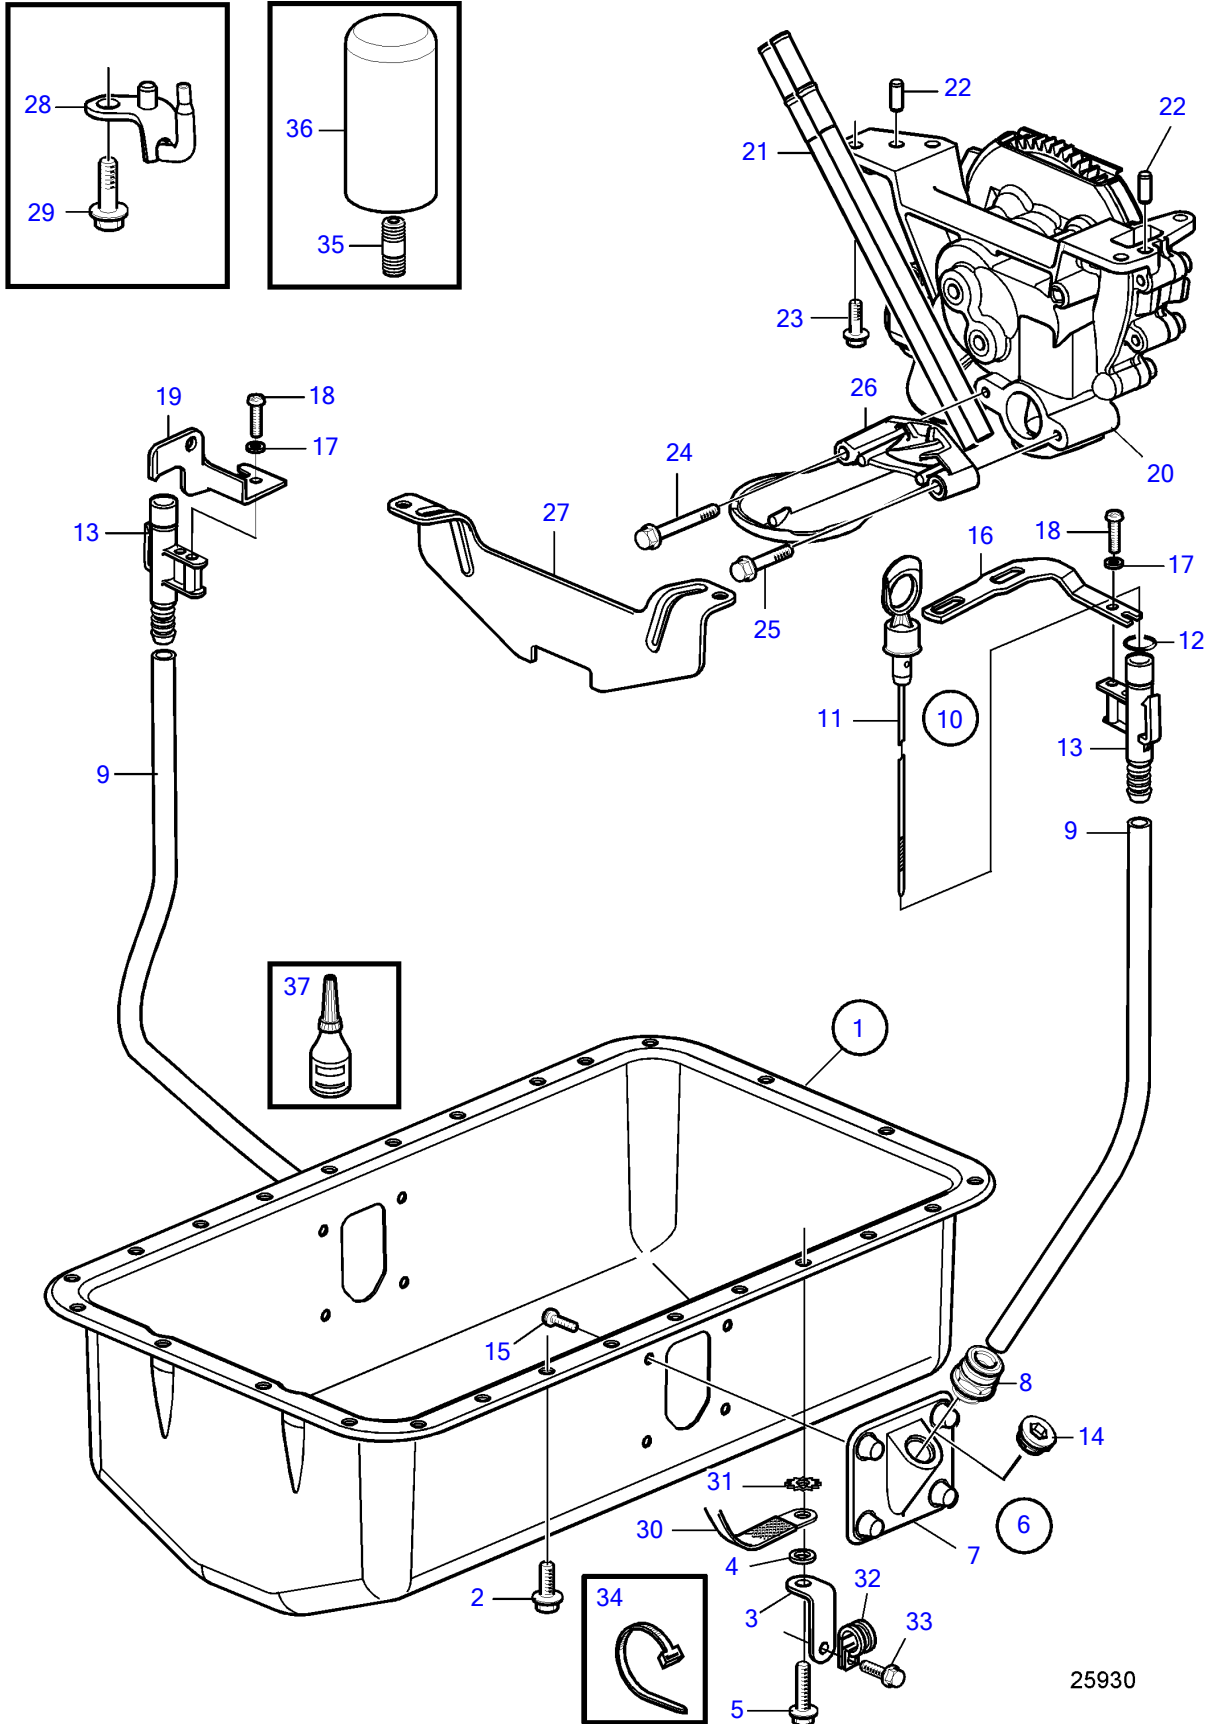

D4-180I-C, D4-180I-D, D4-180I-E, D4-225A-C, D4-225A-D, D4-225I-C, D4-225I-D, D4-260A-C, D4-260A-D, D4-260D-C, D4-260D-D, D4-260I-C, D4-260I-D, D4-300A-C, D4-300A-D, D4-300D-C, D4-300I-C, D4-300I-D, D4-225A-E, D4-225I-E, D4-260A-E, D4-260D-E, D4-260I-E, D4-300A-E, D4-300D-E, D4-300D-D, D4-300I-E

REF	PART NO.	QTY	DESCRIPTION	SEE SEC.	NOTES
1	3582685	1	Sump		
2	946440	25	Flange screw		
3	3584088	1	Angle bracket		
4	941744	1	Washer		
5	946173	1	Flange screw		
6	3887580	1	Pipe retainer		
7	3886957	2	• Pipe retainer		
8	3886951	1	• Nipple		
9	3593955	1	Pipe		
10	3594848	1	Kit		
11	21650012	1	• Oil dipstick		
12	944124	1	• O-ring		
13	11129411	1	• Anchorage		
14	3886953	1	Plug		
15	969420	8	6 point socket screw		
16	21226128	1	Bracket		
17	960138	1	Washer		
18	975378	1	6 point socket screw		
19	21266292	1	Bracket		
20	3582667	1	Oil pump		
			•	6479	
21	3583465	2	Drain pipe		
22	950564	2	Pin		
23	946173	4	Flange screw		
24	965181	1	Flange screw		L=70mm
25	973924	1	Flange screw		L=50mm
26	3583127	1	Oil strainer		
27	3595241	1	Baffle plate		
28	3883144	4	Piston cooling jet		
29	3583804	4	Screw		
30	968048	1	Chassis ground cable		Sump-alternator.
31	942767	1	Toothed washer		
32	952629	1	Clamp		
33	946501	1	Flange screw		
34	948211	1	Cable tie		
35	423067	1	Nipple	6548	
	3583695	1	Nipple	6548	
36	3582732	1	Oil filter	6548	
			• Bulletin P-18-3-4	P-18-3-4-EN	Return of Oil Filter
36	21632901	1	Oil filter	6548	
37	888661	X	Adhesive		300ml