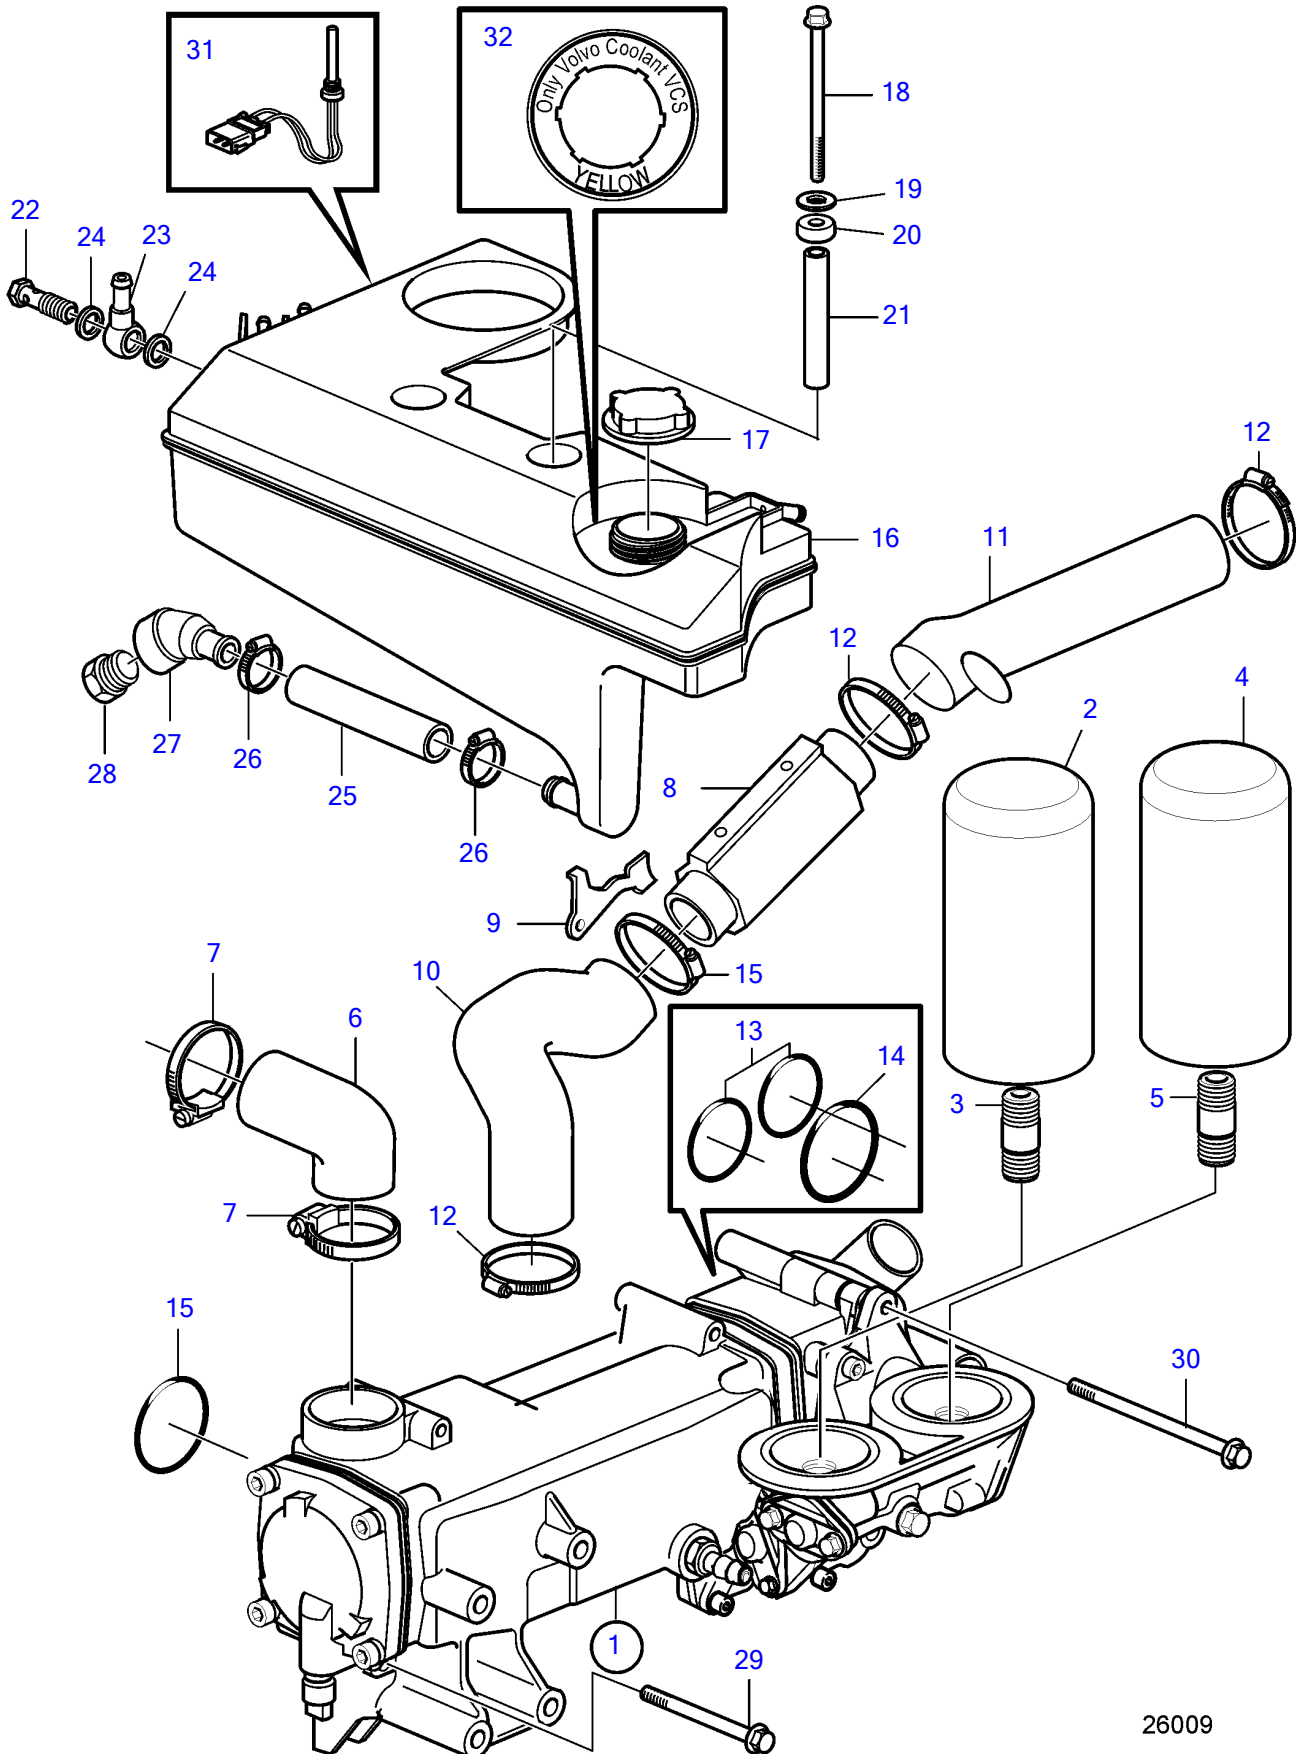

D4-180I-B, D4-210A-A, D4-210A-B, D4-210I-A, D4-210I-B, D4-225A-B, D4-225I-B, D4-260A-A, D4-260A-B, D4-260D-B, D4-260I-A, D4-260I-B, D4-300A-A, D4-300D-A, D4-300I-A

26009

D4-180I-B, D4-210A-A, D4-210A-B, D4-210I-A, D4-210I-B, D4-225A-B, D4-225I-B, D4-260A-A, D4-260A-B, D4-260D-B, D4-260I-A, D4-260I-B, D4-300A-A, D4-300D-A, D4-300I-A

REF	PART NO.	QTY	DESCRIPTION	SEE SEC.	NOTES
1	3812563	1	Heat exchanger		Replaced by 40005711
			.	8164	
	40005711	1	Heat exchanger		
			.	35207	
2	21632901	1	Oil filter		By pass
3	423067	1	Nipple		
4	3582732	1	Oil filter		Full flow.
			• Bulletin P-18-3-4	P-18-3-4-EN	Return of Oil Filter
5	3583695	1	Nipple		
6	3808093	1	Hose		(3582929)
7	961672	2	Hose clamp		
8	40005787	1	Fuel cooler		(3583818)
9	3583819	1	Bracket		
10	3583009	1	Hose		
11	3583011	1	Hose		
12	943479	4	Hose clamp		
13	949722	2	O-ring		
14	976041	1	O-ring		
15	969415	1	O-ring		
16	3887582	1	Expansion tank		(3584072)
17	1674083	1	Pressure cap		
18	965184	2	Flange screw		L=100mm
19	976944	2	Washer		
20	3285120	2	Grommet		
21	3583863	2	Spacer sleeve		
22	969299	1	Hollow screw		
23	858750	1	Banjo nipple		
24	11994	2	Gasket		
25	952969	1	Hose		
26	943472	2	Hose clamp		
27	3808586	1	T-nipple		(3584237)
28	479956	1	Plug		
29	3547710	1	Level guard		
30	965184	4	Flange screw		
31	968893	1	Flange screw		
32	21506995	1	Label		