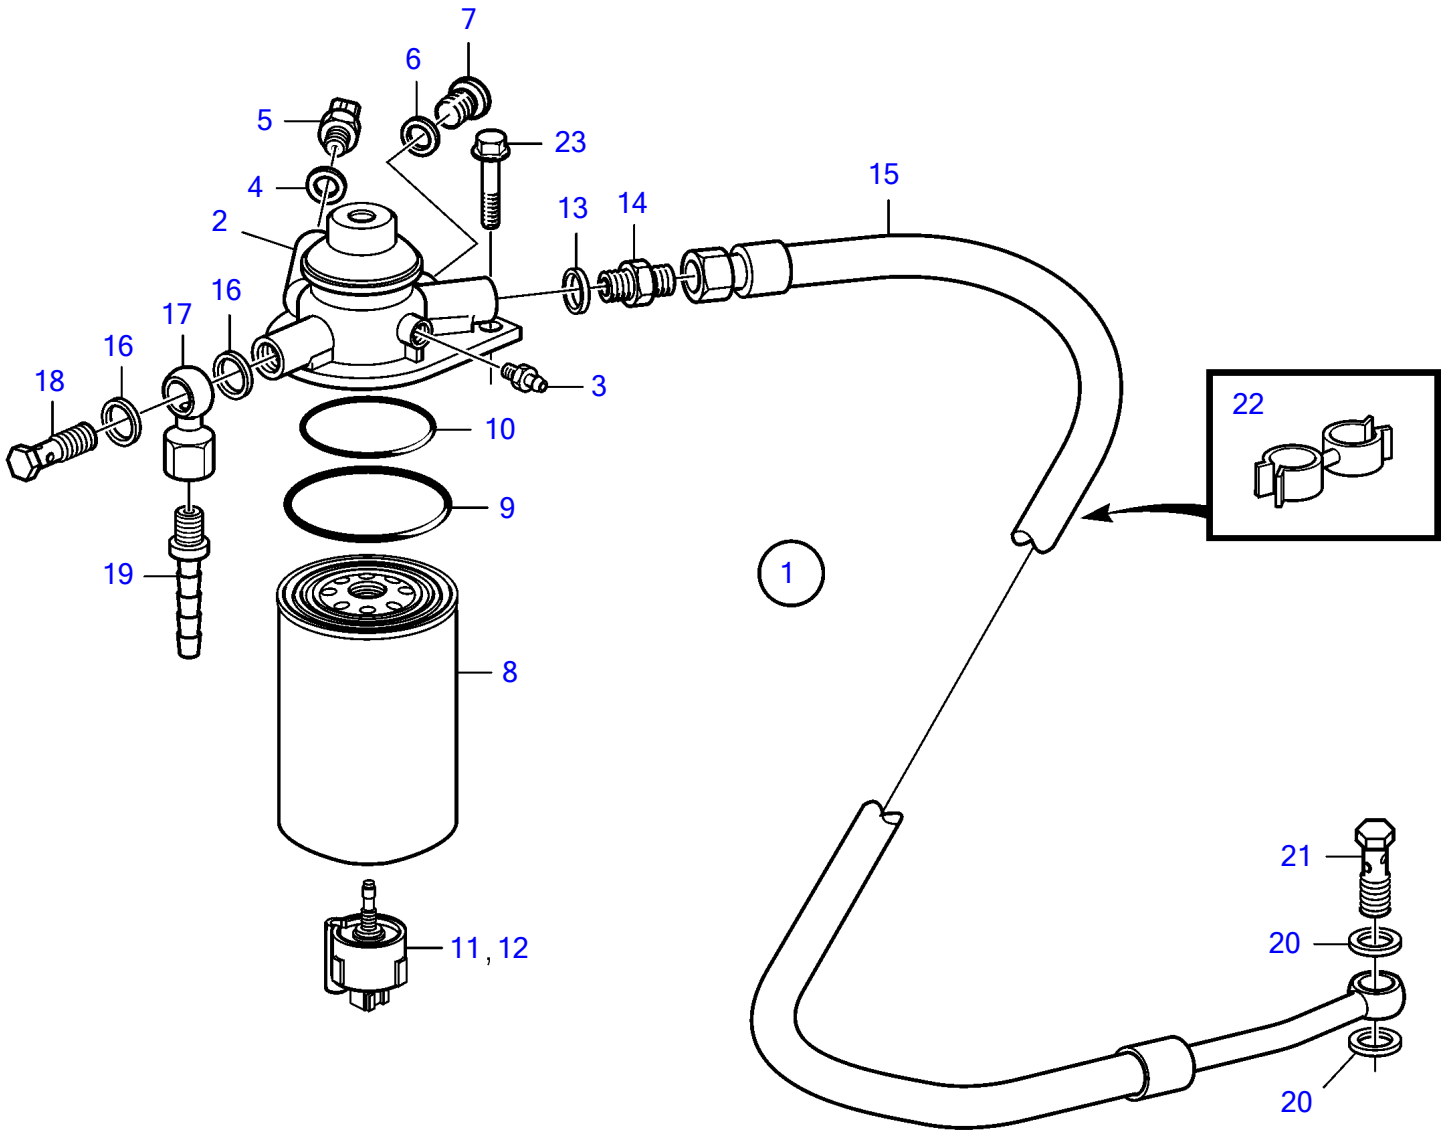

D4-210A-A, D4-210I-A, D4-225A-B, D4-260A-A, D4-260I-A, D4-300A-A, D4-300I-A

23149

D4-210A-A, D4-210I-A, D4-225A-B, D4-260A-A, D4-260I-A, D4-300A-A, D4-300I-A

REF	PART NO.	QTY	DESCRIPTION	SEE SEC.	NOTES
1	3582738	1	Fuel filter		Replaced by 3588199
	3588199	1	Fuel filter	7427	
2		1	Fuel filter housing		
3	20548012	1	• Faucet		
4	11996	1	• Gasket		
5	1624368	1	• Sensor		
6	11996	1	• Gasket		
7	966143	1	• Plug		M16x1,5
8	3583443	1	• Filter		
			• Bulletin P-23-3-5	P-23-3-5-EN	Fuel Filter Missing Inner Gasket
9		1	• • O-ring		Included in 3583443
10		1	• • O-ring		Included in 3583443
11		1	• Sensor		
12	3808616	1	Sensor		Installation instruction included.
13	969011	1	Gasket		
14	941754	1	Nipple		
15	3582998	1	Fuel hose		
16	969011	2	Gasket		
17	861101	1	Banjo nipple		
18	25167	1	Hollow screw		
19	3825000	1	Hose nipple		
20	969011	2	Gasket		
21	25167	1	Hollow screw		
22	9205207	1	Retainer		
23	946671	2	Flange screw		