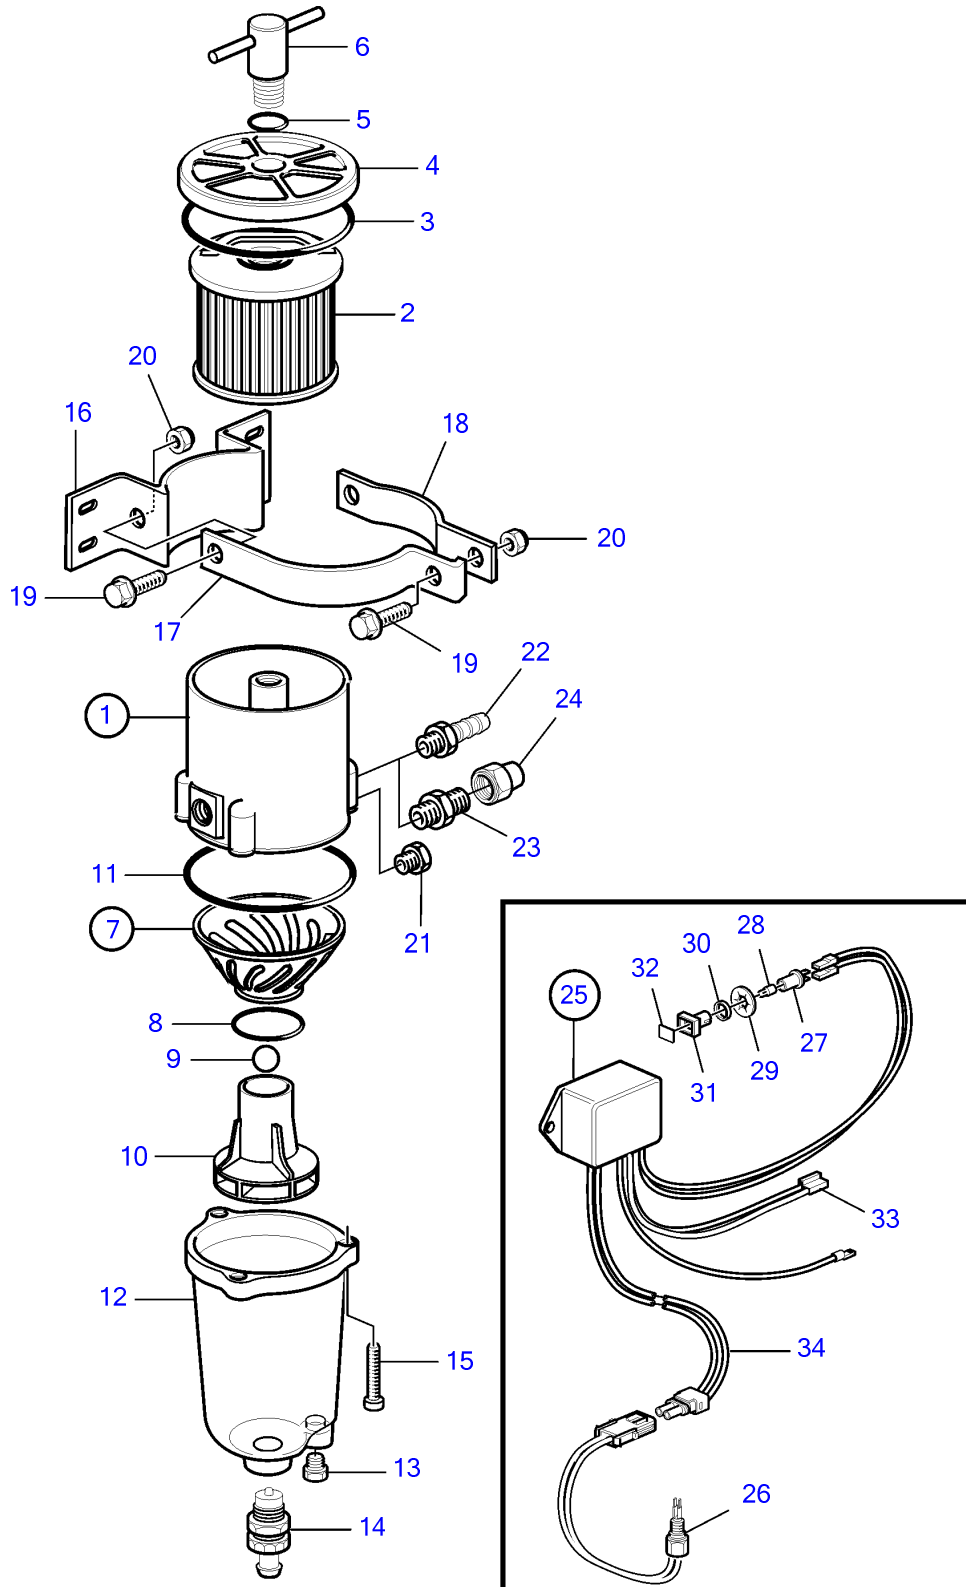

D4-180I-B, D4-180I-C, D4-180I-D, D4-180I-E, D4-210A-A, D4-210A-B, D4-210I-A, D4-210I-B, D4-225A-B, D4-225A-C, D4-225A-D, D4-225I-B, D4-225I-C, D4-225I-D, D4-260A-A, D4-260A-B, D4-260A-C, D4-260A-D, D4-260D-B, D4-260D-C, D4-260D-D, D4-260I-A, D4-260I-B, D4-260I-C, D4-260I-D, D4-300A-A, D4-300A-C, D4-300A-D, D4-300D-A, D4-300D-C, D4-300I-A, D4-300I-C, D4-300I-D, D4-225A-E, D4-225I-E, D4-260A-E, D4-260D-E, D4-260I-E, D4-300A-E, D4-300D-E, D4-300D-D, D4-300I-E

REF	PART NO.	QTY	DESCRIPTION	SEE SEC.	NOTES
1	861143	1	Fuel filter		Repl by 877762
			• Bulletin 50-03	50-03-EN	Extra Fuel/Water Separators, D2010, D22
			• Bulletin 50-10	50-10-EN	Changes in Fuel Filter Program due to Legislation
			• Bulletin 50-11A	50-11A-EN	Fuel Filters / Water Separators
1	877762	1	Fuel filter		
			•		
			•	9024	
2	861014	1	• Insert		
3	838504	1	• Gasket		
4		1	• Lock		
5	838505	1	• O-ring		
6		1	• Handle		
7	861455	1	• O-ring		
8		1	• • O-ring		
9		1	• • Ball		
10		1	• • Insert		
11	3838861	1	• • Gasket		(838502)
12	3838848	1	• Bowl		(861453)
13		1	• Plug		
14	861456	1	• Faucet		
15	950024	4	• Cross recessed screw		
16		1	• Bracket		
17		1	• Clamp		
18		1	• Clamp		
19		3	• Screw		
20		3	• Nut		
21		1	• Plug		
22	3825000	X	Hose nipple		(834781)
23	954337	X	Nipple		
24	954323	X	Fitting nut		
25	1140724	1	Level guard		
26	3588916	1	• Alarm kit		
27	808175	1	• Lamp socket		
28	19923	1	• Bulb		12V, 2W
	182059	1	• Bulb		24V, 3W
29	967583	1	• Retainer		
30	829714	1	• Sealing ring		
31	838455	1	• Retainer		
32	872591	1	• Symbol strip		
33		X	• cables and terminals	1963	
34	881774	1	Wiring harness		